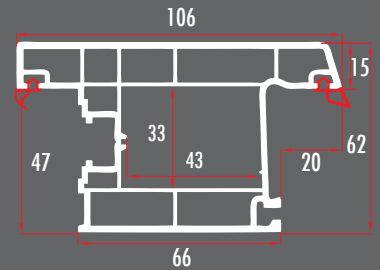

PEG62461

62 MM 3 ODACIKLI DIŐA AÇILIR KAPI KANAT
OUTWARD OPENING DOOR SASH PROFILE
PEG62462 (RENKLİ/COLORED)

6200 ENERJİ'YE
UYUMLU SERİLER