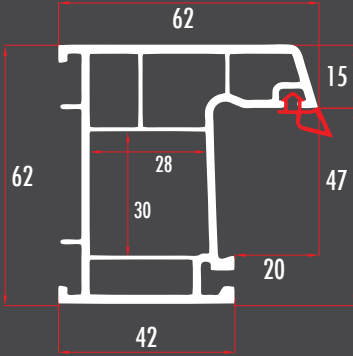

ENR62311

62 MM 3 ODACIKLI KASA / FRAME PROFILE
ENR62312 (RENKLİ/COLORED)