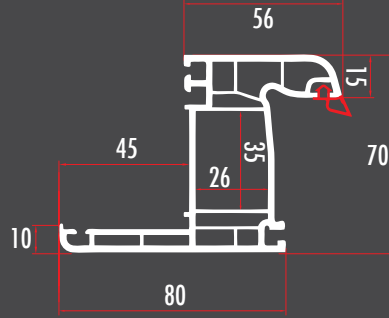

**TRU60361**

**60 MM 3 ODACIKLI DIŞA AÇILIR KAPI KANAT**  
OUTWARD OPENING DOOR SASH PROFILE  
TRU60362 (RENKLİ/COLORED)

**7000  
SAFİR'E  
UYUMLU  
SERİLER**

**YAK71511**  
70 MM KASA / FRAME PROFILE  
YAK71512 (RENKLİ/COLORED)