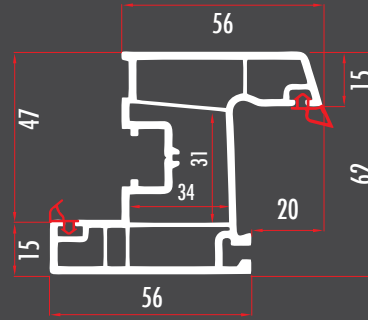

ENR60341

662 MM 3 ODACIKLI PENCERE KANAT / WINDOW SASH PROFILE  
ENR60342 (RENKLİ/COLORED)

PEG62451

62 MM 3 ODACIKLI KAPI KANAT  
DOOR SASH PROFILE  
PEG62452 (RENKLİ/COLORED)

PEG62461

62 MM 3 ODACIKLI DIŐA AÇILIR KAPI KANAT  
OUTWARD OPENING DOOR SASH PROFILE  
PEG62462 (RENKLİ/COLORED)