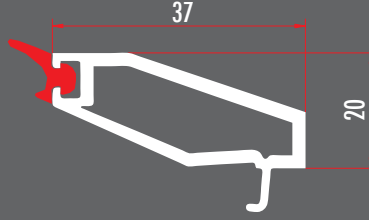

CAM6031

4 MM DÜZ TEK CAM ÇİTASI
4 MM SINGLE GLAZING BEAD
CAM6032 (RENKLİ/COLORED)