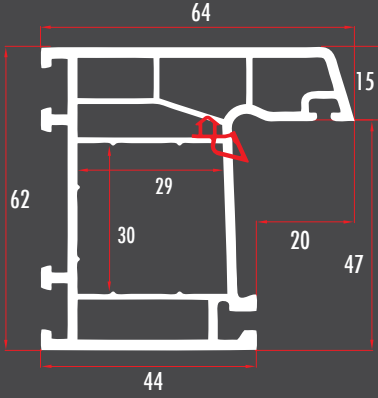

PEG62411

**62 MM 4 ODACIKLI KASA / FRAME PROFILE
PEG62412 (RENKLİ/COLORED)**