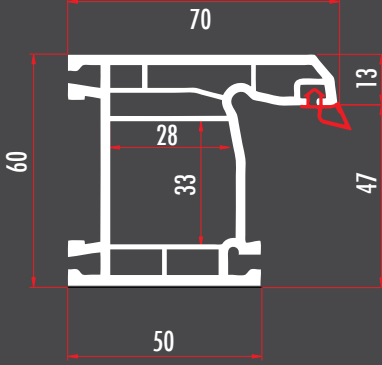

**60 MM. 3 ODACIKLI PENCERE KANAT / WINDOW SASH PROFILE  
TRU60342 (RENKLİ/COLORED)**

**TRU60351**

**60 MM. 3 ODACIKLI KAPI KANAT / DOOR SASH PROFILE  
TRU60352 (RENKLİ/COLORED)**

**TRU60361**

**60 MM. 3 ODACIKLI DIŞA AÇILIM PROFİLİ /  
OUTWARD OPENING DOOR SASH PROFILE  
TRU60362 (RENKLİ/COLORED)**