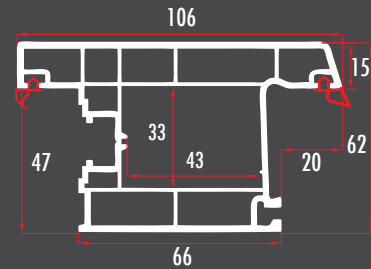

**PEG62461**

**62 MM 3 ODACIKLI DIŞA AÇILIR KAPI KANAT  
OUTWARD OPENING DOOR SASH PROFILE  
PEG62462 (RENKLİ/COLORED)**

**TRU60311**

**60 MM. 3 ODACIKLI KASA / FRAME PROFILE  
TRU60312 (RENKLİ/COLORED)**