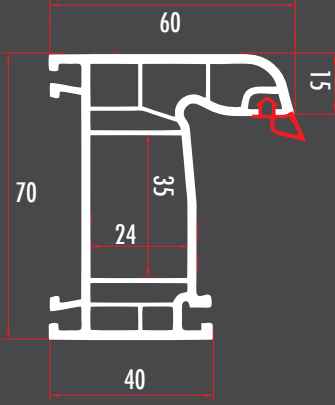

**TRU60361**

**60 MM 3 ODACIKLI DIŞA AÇILIR KAPI KANAT**  
OUTWARD OPENING DOOR SASH PROFILE  
TRU60362 (RENKLİ/COLORED)

**7000  
SAFİR'E  
UYUMLU  
SERİLER**

**YAK71511**  
70 MM KASA / FRAME PROFILE  
YAK71512 (RENKLİ/COLORED)