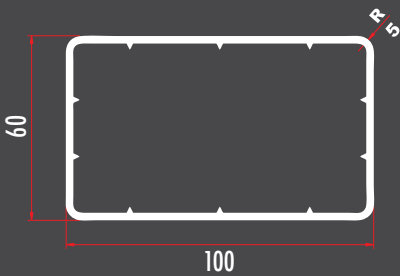

YARK601001
60 X 100 KUTU PROFİLİ
60 X 100 BOX PROFILE
YARK601002 (RENKLİ/COLORED)