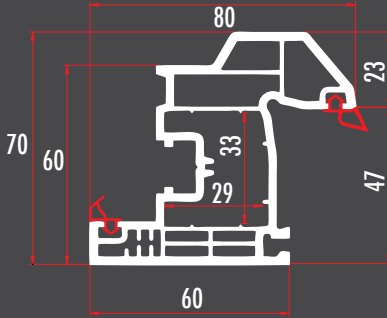

SAF70531

70 MM DAMLALIKLI PENCERE KANAT
DRIP WINDOW SASH PROFILE
SAF70532 (RENKLİ/COLORED)