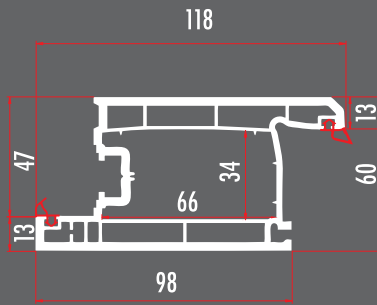

TRU60351

**60 MM. 3 ODACIKLI KAPI KANAT /
DOOR SASH PROFILE
TRU60352 (RENKLİ/COLORED)**