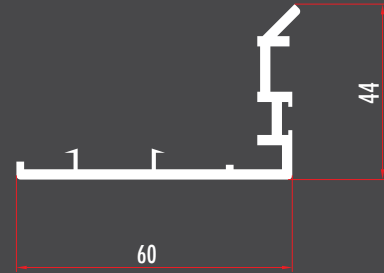

ZİR8641

SÜRME KANAT KİLİT ADAPTÖRÜ
LOCK ADAPTER FOR SLIDING SASH PROFILE
ZİR8642 (RENKLİ/COLORED)