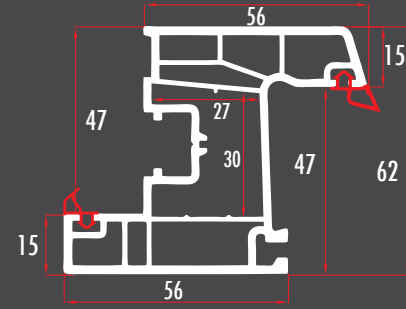

PEG62441

**62 MM 4 ODACIKLI PENCERE KANAT / WINDOW SASH PROFILE
PEG62442 (RENKLİ/COLORED)**