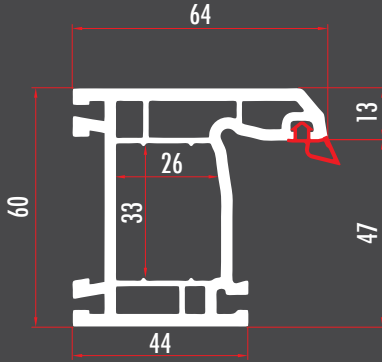

TRU60311

**60 MM. 3 ODACIKLI KASA / FRAME PROFILE
TRU60312 (RENKLİ/COLORED)**