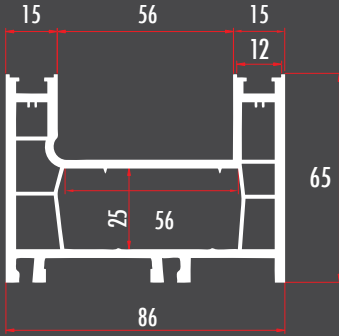

8600

SERİSİ / SERIES / СЕРИЯ / سلسلة

ZİR8611

86 MM ÇİFT RAYLI SÜRME KASA
DOUBLE RAILED SLIDING FRAME PROFILE
ZİR8612 (RENKLİ/COLORED)