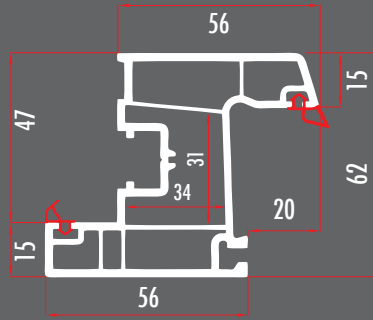

ENR62341

62 MM - 3 ODACIKLI PENCERE KANAT
WINDOW SASH PROFILE
PEG62342 (RENKLİ/COLORED)