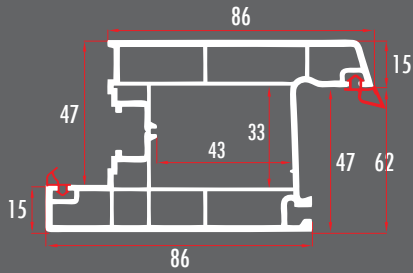

PEG62451

62 MM - 3 ODACIKLI KAPI KANAT
DOOR SASH PROFILE
PEG62452 (RENKLİ/COLORED)