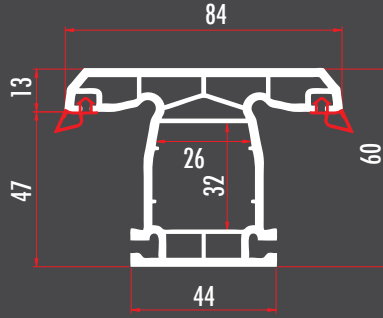

ATL60421

**60 MM 4 ODACIKLI SUPER ORTA KAYIT
SUPER MULLION PROFILE
ATL60422 (RENKLİ/COLORED)**