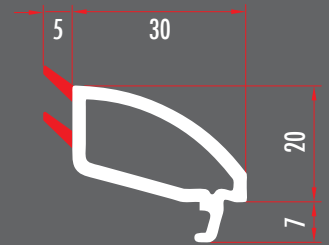

CAM7121
20 MM OVAL SERİ ÇİFT CAM ÇİTASI
20 MM DOUBLE GLAZING BEAD
CAM7122 (RENKLİ/COLORED)