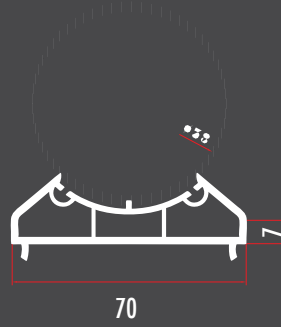

YARA701
70 MM KÖŞE DÖNÜŞ ADAPTÖRÜ
CORNER ADAPTOR FOR 70 MM SERIE
YARA702 (RENKLİ/COLORED)