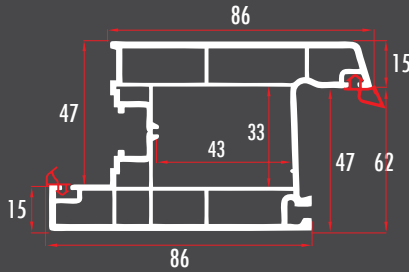

PEG62451

**62 MM 3 ODACIKLI KAPI KANAT / DOOR SASH PROFILE
PEG62452 (RENKLİ/COLORED)**