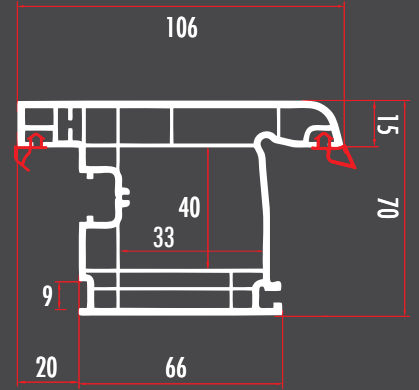

YAK71561
70 MM DIŞA AÇILIR KAPI KANAT
OUTWARD OPENING DOOR SASH PROFILE
YAK71562 (RENKLİ/COLORED)