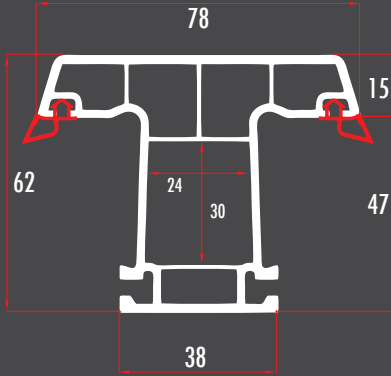

ENR62331

62 MM 3 ODACIKLI ORTA KAYIT / MULLION PROFILE
ENR62332 (RENKLİ/COLORED)