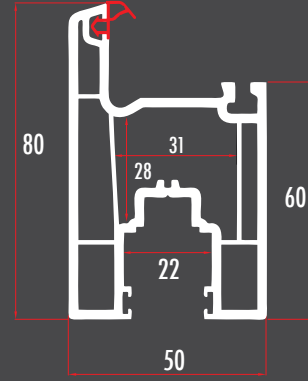

SİT7641

SÜRME KANAT /SLIDING SASH PROFILE
SİT7642 (RENKLİ/COLORED)