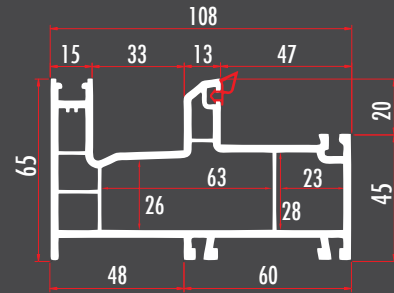

ZİR8621

TEK RAYLI SÜRME KASA
SINGLE RAILED SLIDING FRAME PROFILE
ZİR8622 (RENKLİ/COLORED)