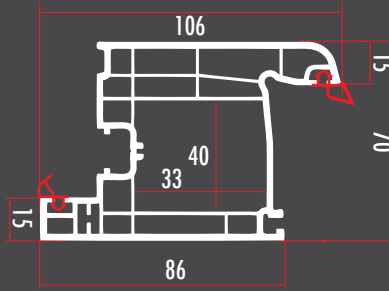

YAK71551
70 MM KAPI KANAT
DOOR SASH PROFILE
YAK71552 (RENKLİ/COLORED)