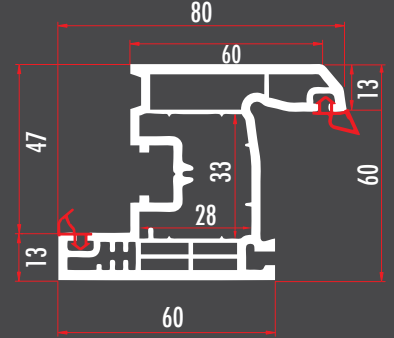

ATL60431

**60 MM 4 ODACIKLI PENCERE KANAT
WINDOW SASH PROFILE
ATL60432 (RENKLİ/COLORED)**

**6400 ATLAS'A
UYUMLU SERİLER**