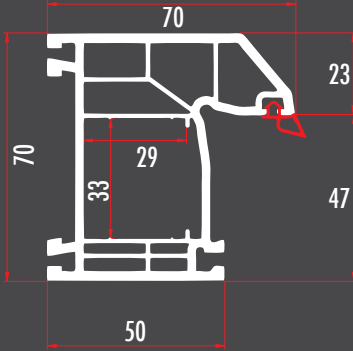

SAF70511

70 MM 5 ODACIKLI KASA / FRAME PROFILE
SAF70512 (RENKLİ/COLORED)