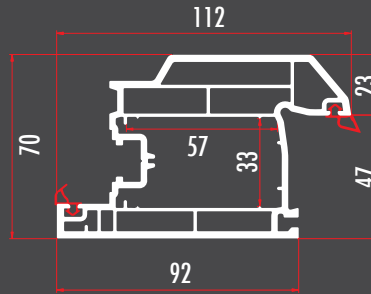

SAF70541

70 MM DAMLALIKLI KAPI KANAT
DRIP DOOR SASH PROFILE
SAF70542 (RENKLİ/COLORED)