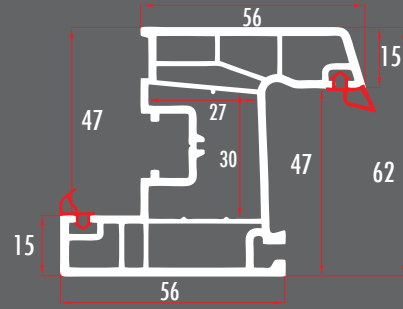

PEG62441

62 MM - 4 ODACIKLI PENCERE KANAT
WINDOW SASH PROFILE
PEG62442 (RENKLİ/COLORED)