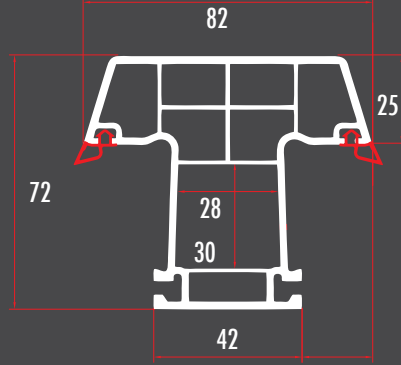

KUV 72421

72 MM 3 ODACIKLI ORTA KAYIT / MULLION PROFILE
KUV 72422 (RENKLİ/COLORED)