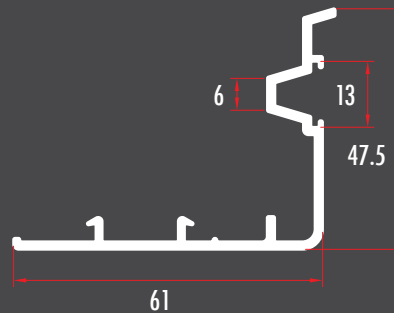

SİT7631

76 MM ÇİFT RAYLI PERVAZLI SÜRME KASA  
DOUBLE RAILED SLIDING FRAME PROFILE WITH BORDER  
SİT7632 (RENKLİ/COLORED)

SİT7641

SÜRME KANAT /SLIDING SASH PROFILE  
SİT7642 (RENKLİ/COLORED)

SİT7651

SİNEKLİK PROFİLİ  
SLIDING FLY SCREEN SASH PROFILE  
SİT7652 (RENKLİ/COLORED)