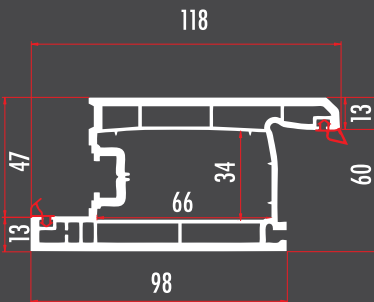

TRU60351

**60 MM. 3 ODACIKLI KAPI KANAT / DOOR SASH PROFILE
TRU60352 (RENKLİ/COLORED)**