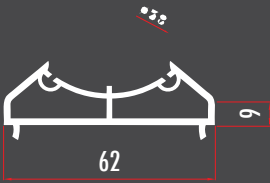

YARDIMCI PROFİLLER

SERİSİ / SERIES / СЕРИЯ / سلسلة

YARA621
62 MM KÖŞE DÖNÜŞ ADAPTÖRÜ
CORNER ADAPTOR FOR 62 MM SERIE
YARA622 (RENKLİ/COLORED)