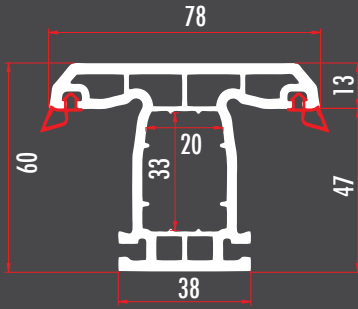

TRU60331

**60 MM. 3 ODACIKLI ORTA KAYIT / MULLION PROFILE
TRU60332 (RENKLİ/COLORED)**