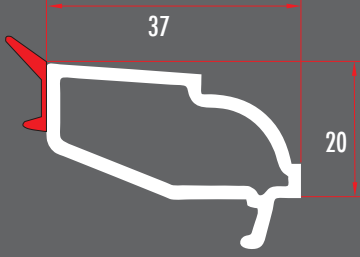

CAM ÇİTALARI

SERİSİ / SERIES / СЕРИЯ / سلسلة

CAM6011

4 MM DEKORATİF TEK CAM ÇİTASI
4 MM DECORATIVE SINGLE GLAZING BEAD
CAM6012 (RENKLİ/COLORED)