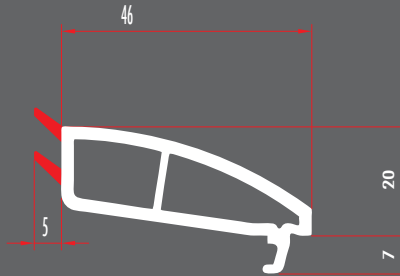

7070 YAKUT CAM ÇİTALARI

CAM7111
4 MM OVAL SERİ TEK CAM ÇİTASI
4 MM SINGLE GLAZING BEAD
CAM7112 (RENKLİ/COLORED)