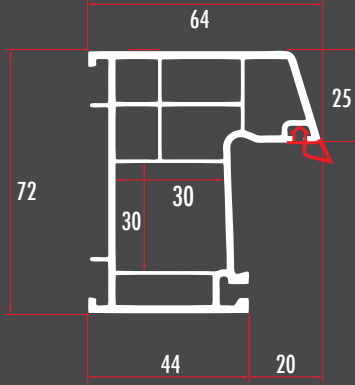

KUV 72411

72 MM 3 ODACIKLI KASA / FRAME PROFILE
KUV 72412 (RENKLİ/COLORED)