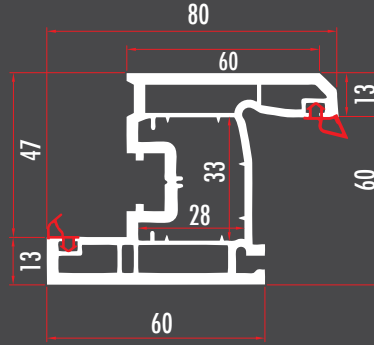

TRU60341

**60 MM. 3 ODACIKLI PENCERE KANAT / WINDOW SASH PROFILE
TRU60342 (RENKLİ/COLORED)**