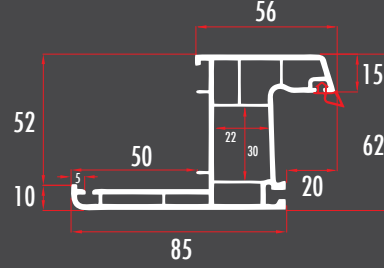

ENR62321

62 MM 3 ODACIKLI PERVAZLI KASA / FRAME PROFILE WITH BORDER
ENR62322 (RENKLİ/COLORED)