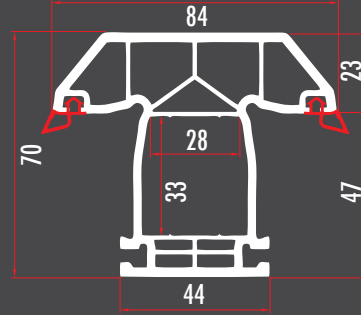

**TRU60361**

**60 MM. 3 ODACIKLI DIŞA AÇILIM PROFİLİ /  
OUTWARD OPENING DOOR SASH PROFILE  
TRU60362 (RENKLİ/COLORED)**

**SAF70511**

**70 MM 5 ODACIKLI KASA / FRAME PROFILE**  
SAF70512 (RENKLİ/COLORED)