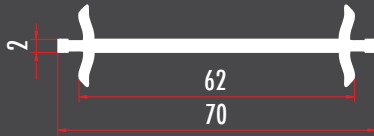

YARI701
70 MM FIX I BAĞ PROFİLİ
CONNECTION PROFILE FOR 70 MM SERIE
YARI702 (RENKLİ/COLORED)