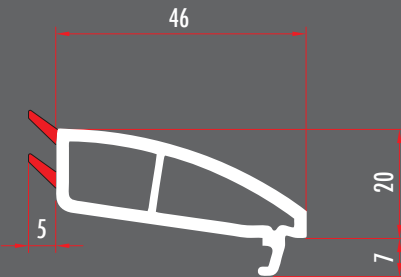

CAM7111

4 MM OVAL SERİ TEK CAM ÇİTASI
4 MM SINGLE GLAZING BEAD
CAM7112 (RENKLİ/COLORED)