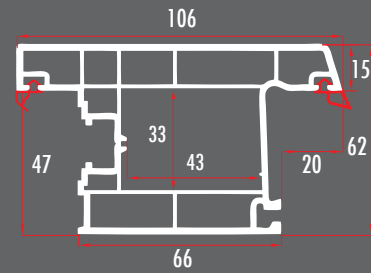

PEG62461

62 MM - 3 ODACIKLI DIŐA AÇILIR KAPI KANAT
OUTWARD OPENING DOOR SASH PROFILE
PEG62462 (RENKLİ/COLORED)

7200
KUVARS'A
UYUMLU
SERİLER