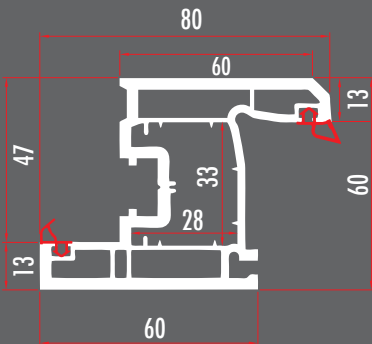

TRU60341

60 MM. 3 ODACIKLI PENCERE KANAT
WINDOW SASH PROFILE
TRU60342 (RENKLİ/COLORED)