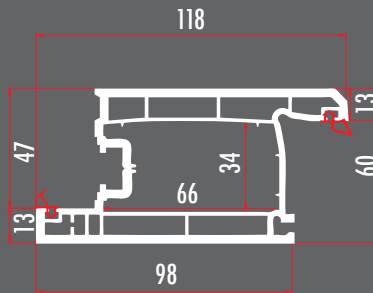

TRU60351

60 MM 3 ODACIKLI KAPI KANAT
DOOR SASH PROFILE
TRU60352 (RENKLİ/COLORED)