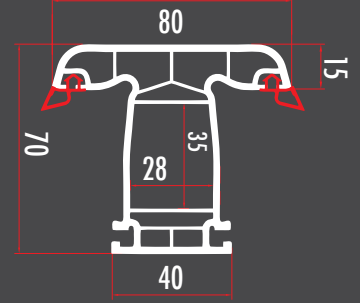

YAK71531
70 MM ORTA KAYIT / MULLION PROFILE
YAK71532 (RENKLİ/COLORED)