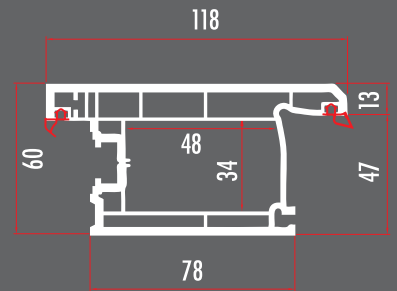

**TRU60361**

**60 MM 3 ODACIKLI DIŞA AÇILIR KAPI KANAT**  
OUTWARD OPENING DOOR SASH PROFILE  
TRU60362 (RENKLİ/COLORED)

**7000  
SAFİR'E  
UYUMLU  
SERİLER**

**YAK71511**  
70 MM KASA / FRAME PROFILE  
YAK71512 (RENKLİ/COLORED)