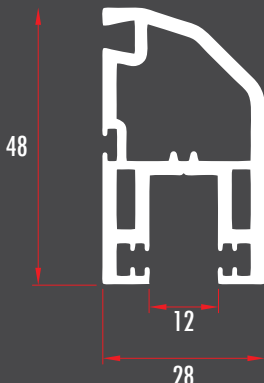

SİT7651

SİNEKLİK PROFİLİ
SLIDING FLY SCREEN SASH PROFILE
SİT7652 (RENKLİ/COLORED)