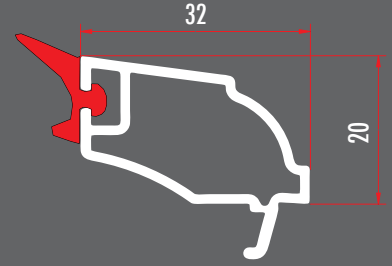

# CAM ÇİTALARI

SERİSİ / SERIES / СЕРИЯ / سلسلة

**CAM6011**

**4 MM DEKORATİF TEK CAM ÇİTASI**  
**4 MM DECORATIVE SINGLE GLAZING BEAD**  
**CAM6012 (RENKLİ/COLORED)**

**CAM6031**

**4 MM DÜZ TEK CAM ÇİTASI**  
**4 MM SINGLE GLAZING BEAD**  
**CAM6032 (RENKLİ/COLORED)**