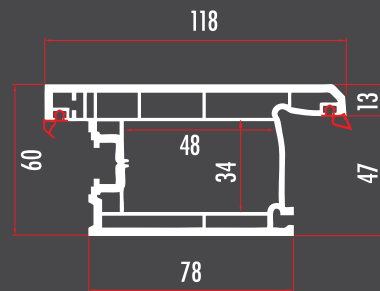

TRU60361

**60 MM. 3 ODACIKLI DIŞA AÇILIM PROFİLİ /
OUTWARD OPENING DOOR SASH PROFILE
TRU60362 (RENKLİ/COLORED)**