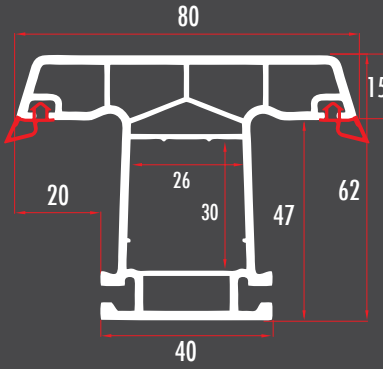

PEG62431

**62 MM 4 ODACIKLI ORTA KAYIT / MULLION PROFILE
PEG62432 (RENKLİ/COLORED)**