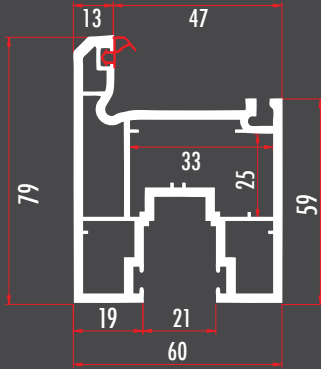

# 8600

SERİSİ / SERIES / СЕРИЯ / سلسلة

ZİR8611

86 MM ÇİFT RAYLI SÜRME KASA  
DOUBLE RAILED SLIDING FRAME PROFILE  
ZİR8612 (RENKLİ/COLORED)

ZİR8621

TEK RAYLI SÜRME KASA  
SINGLE RAILED SLIDING FRAME PROFILE  
ZİR8622 (RENKLİ/COLORED)