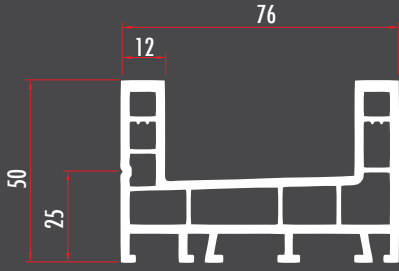

SİT7611

76 MM ÇİFT RAYLI SÜRME KASA
DOUBLE RAILED SLIDING FRAME PROFILE
SİT7612 (RENKLİ/COLORED)