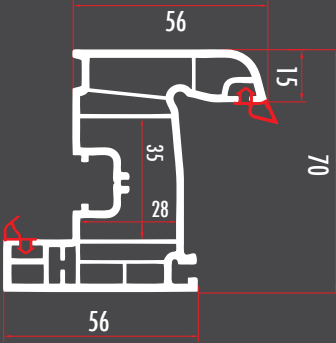

YAK71541
70 MM PENCERE KANAT
WINDOW SASH PROFILE
YAK71542 (RENKLİ/COLORED)