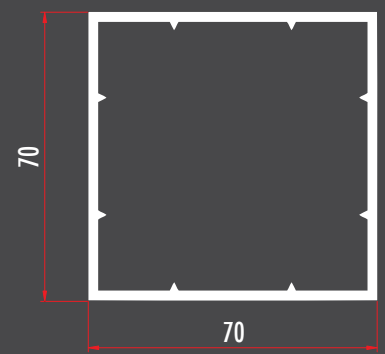

YARK70701
70 X 70 KUTU PROFİLİ
70 X 70 BOX PROFILE
YARK70702 (RENKLİ/COLORED)