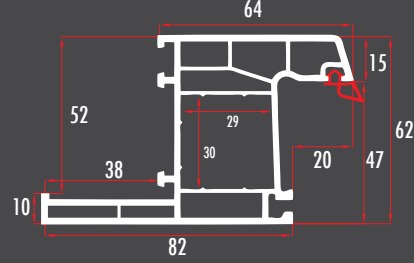

PEG62421

**62 MM 4 ODACIKLI PERVAZLI KASA / FRAME PROFILE WITH BORDER
PEG62422 (RENKLİ/COLORED)**