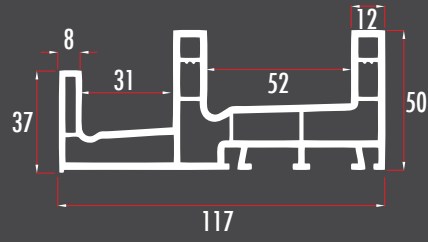

SİT7621

SİNEKLİKLI SÜRME KASA
DOUBLE RAILED SLIDING FRAME PROFILE WITH FLY SCREEN
SİT7622 (RENKLİ/COLORED)