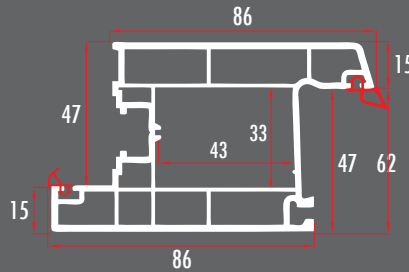

ENR60341

662 MM 3 ODACIKLI PENCERE KANAT / WINDOW SASH PROFILE  
ENR60342 (RENKLİ/COLORED)

PEG62451

62 MM 3 ODACIKLI KAPI KANAT  
DOOR SASH PROFILE  
PEG62452 (RENKLİ/COLORED)

PEG62461

62 MM 3 ODACIKLI DIŐA AÇILIR KAPI KANAT  
OUTWARD OPENING DOOR SASH PROFILE  
PEG62462 (RENKLİ/COLORED)