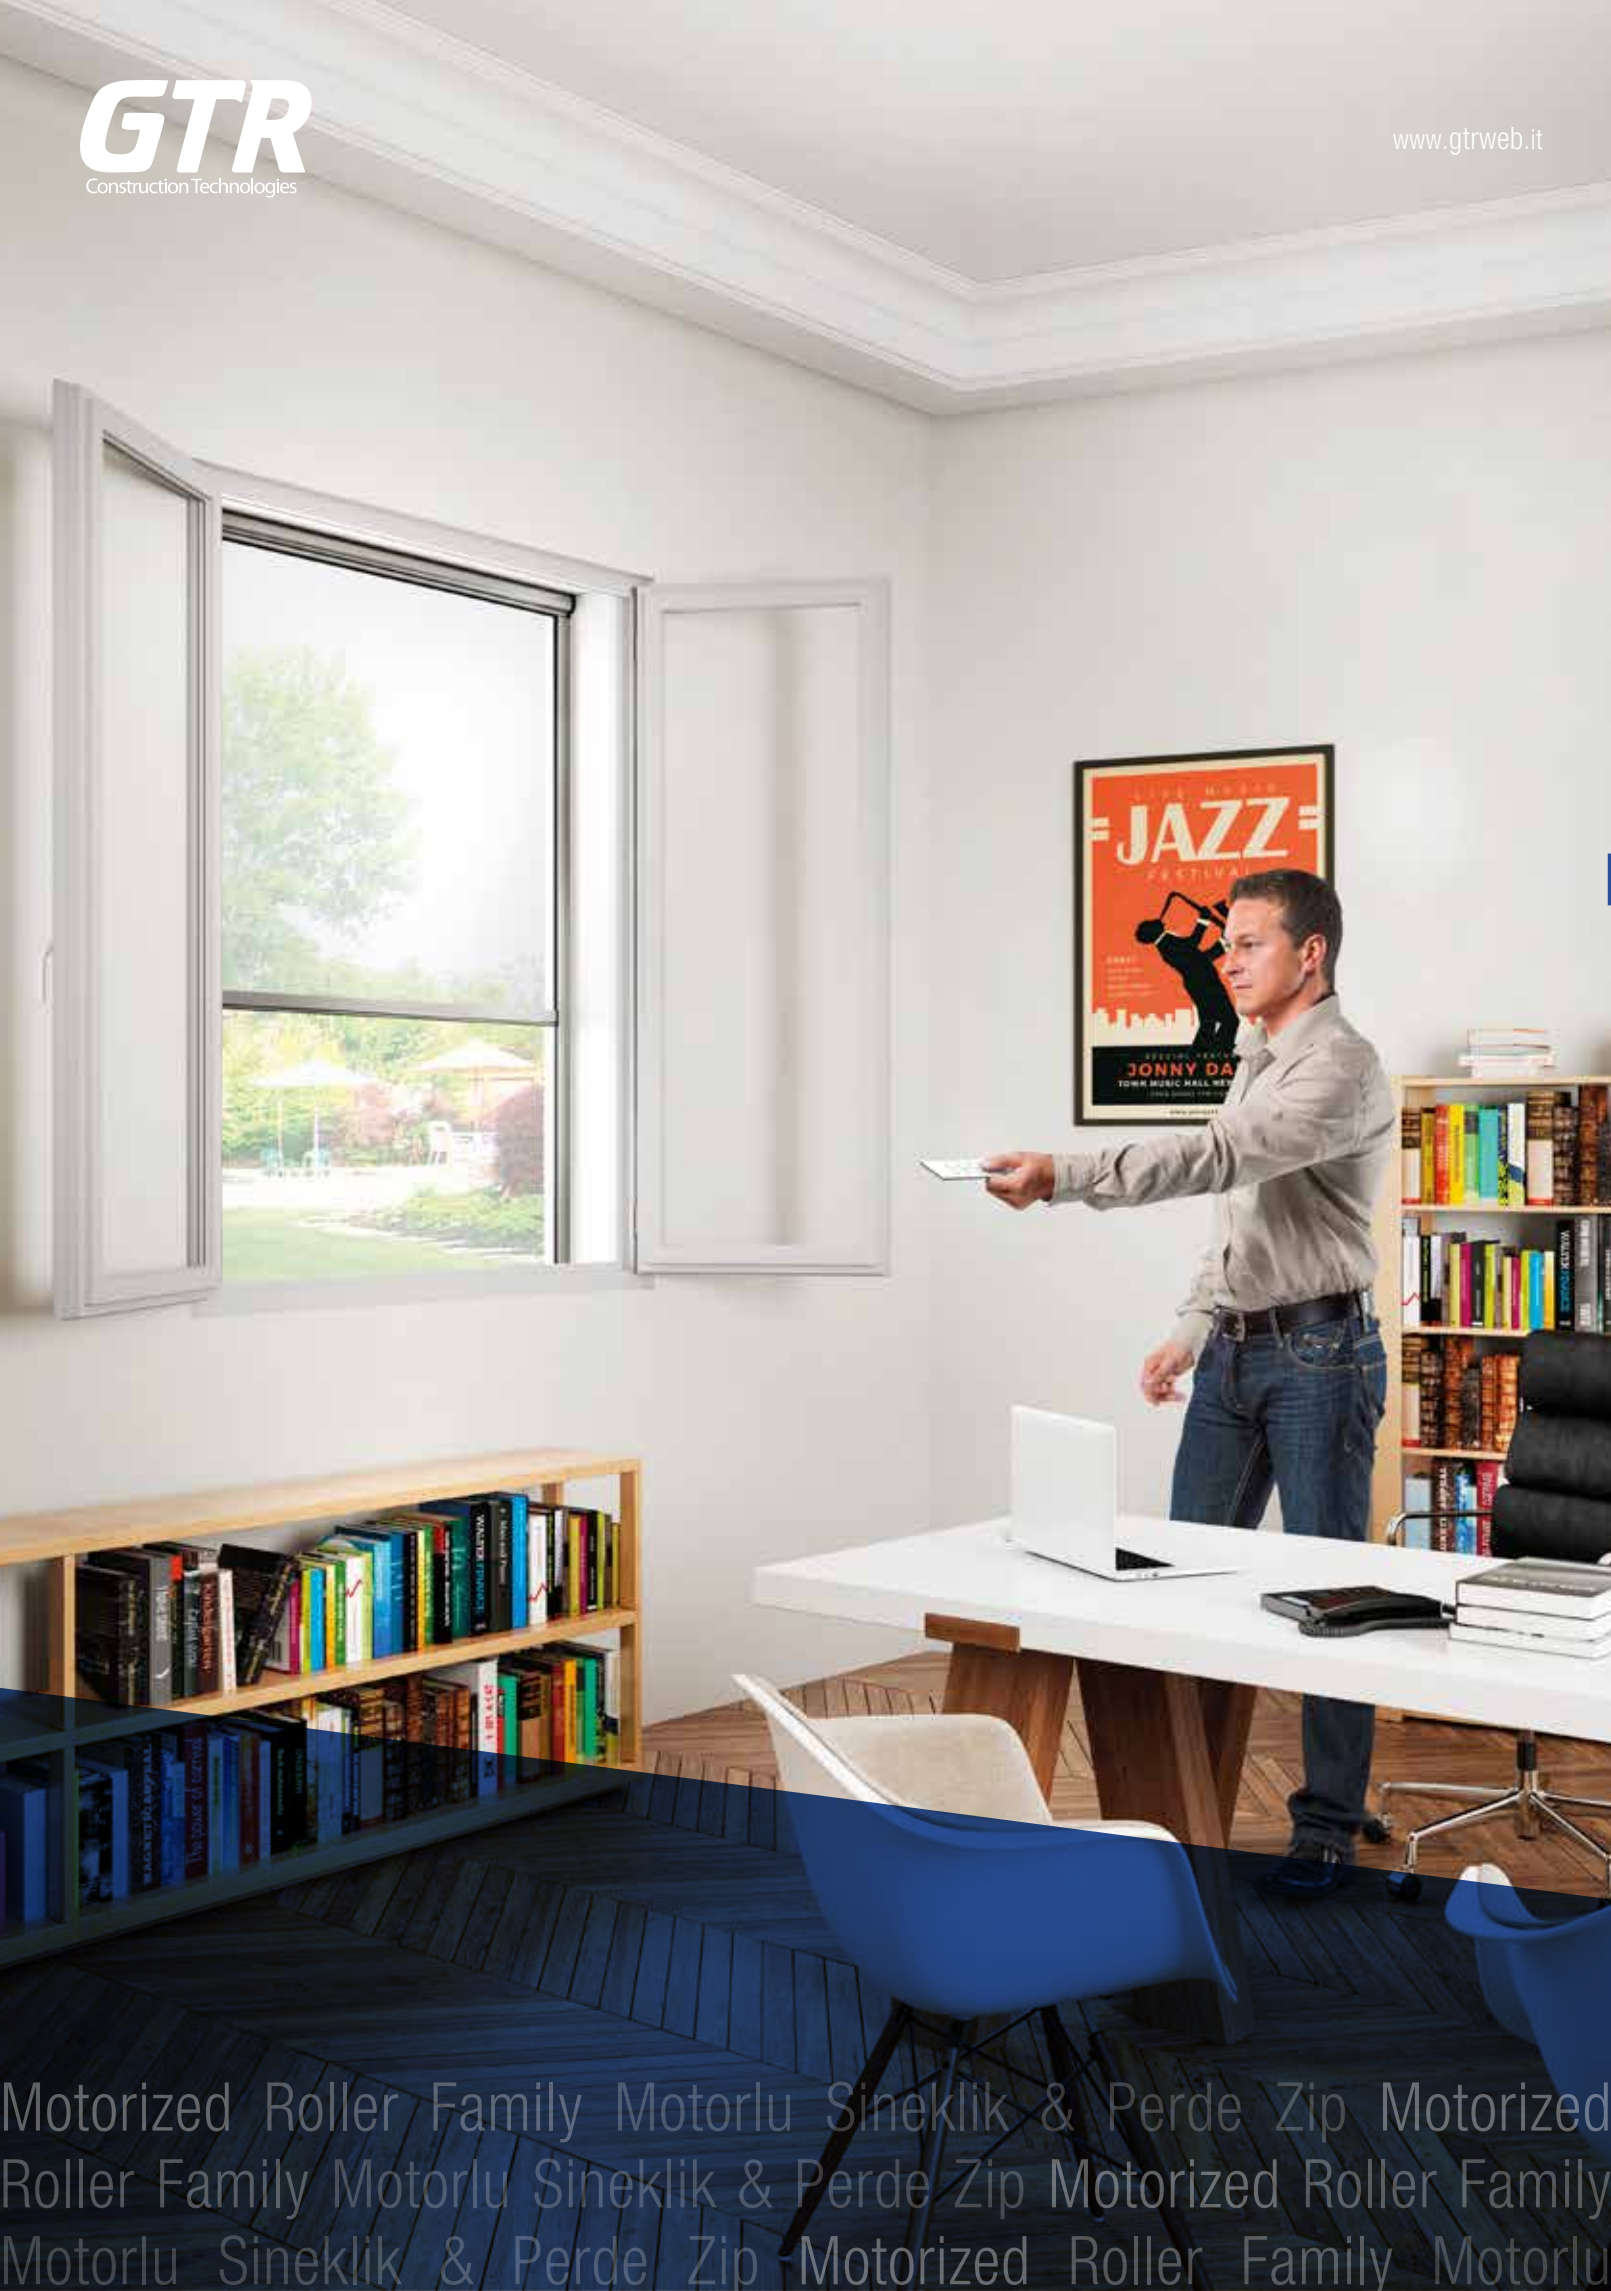

Motorized Roller Family Motorlu Sineklik & Perde Zip Motorized
Roller Family Motorlu Sineklik & Perde Zip Motorized Roller Family
Motorlu Sineklik & Perde Zip Motorized Roller Family Motorlu