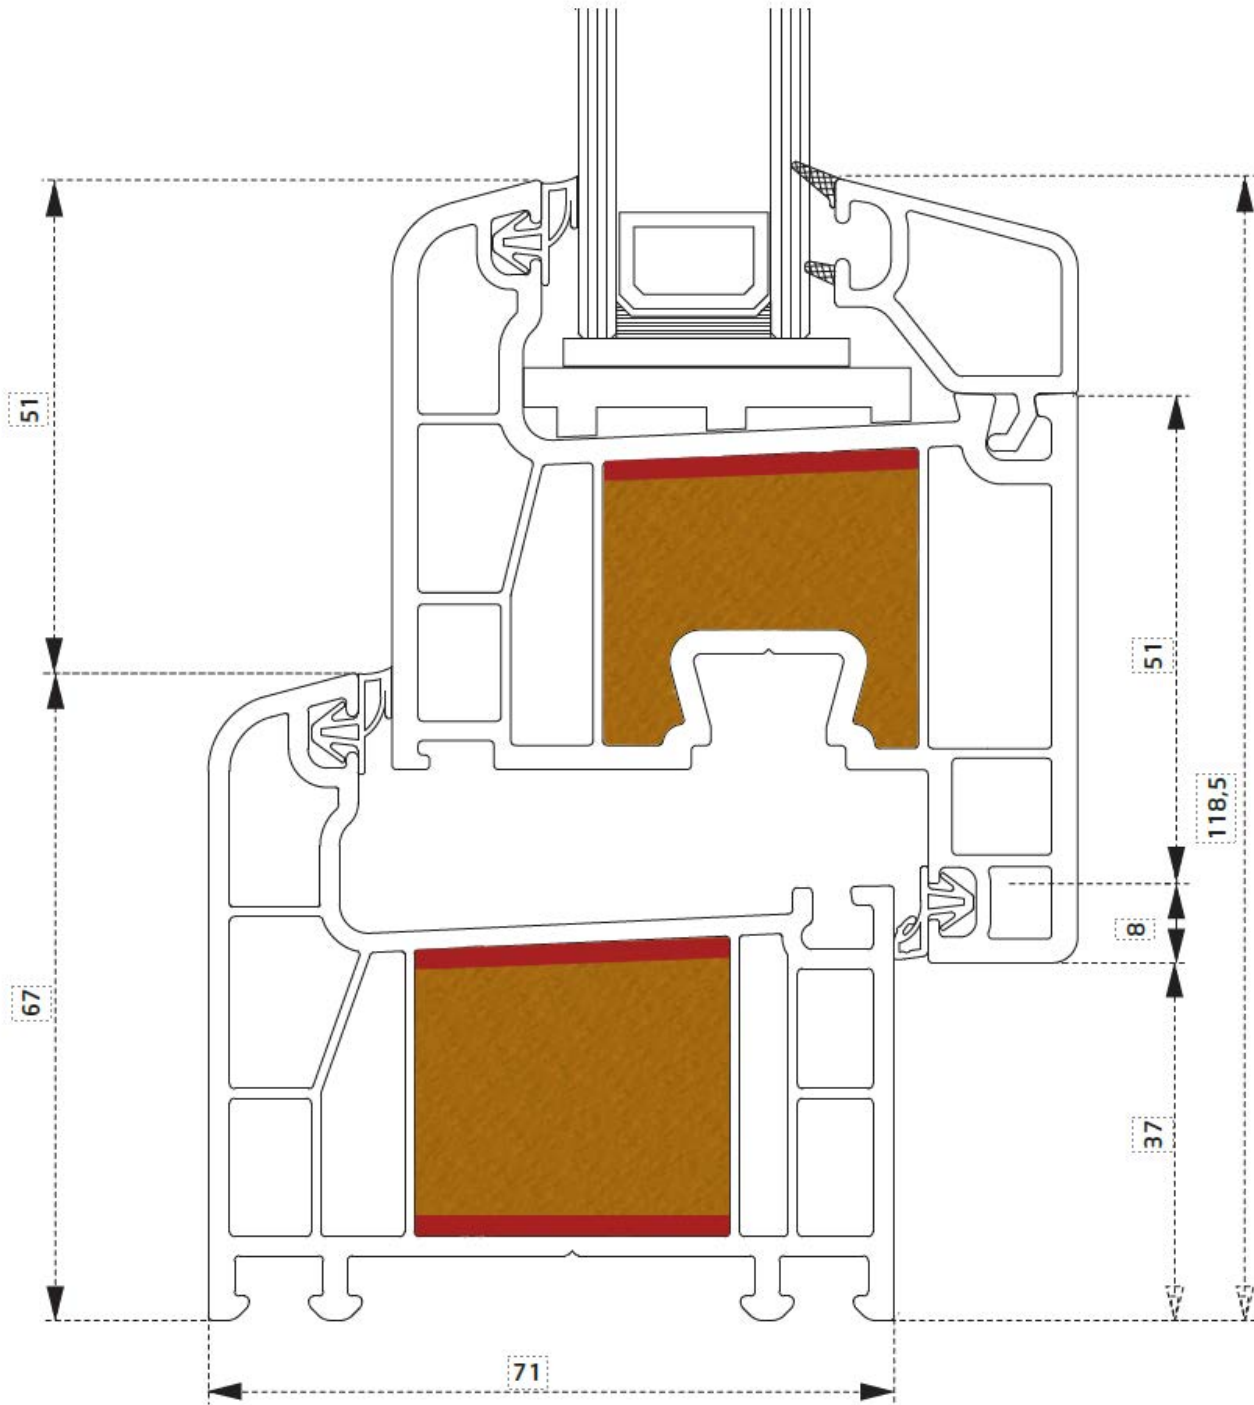

BİRLEŞİM DETAYI / COMBINATION DETAIL