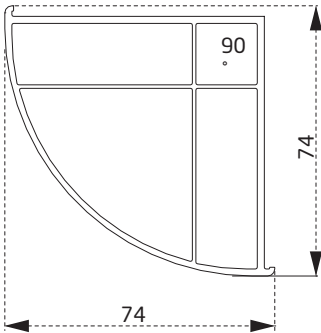

PDR3060BY
90° Köşe Dönüş Adaptörü
90° Corner Angle Adapter