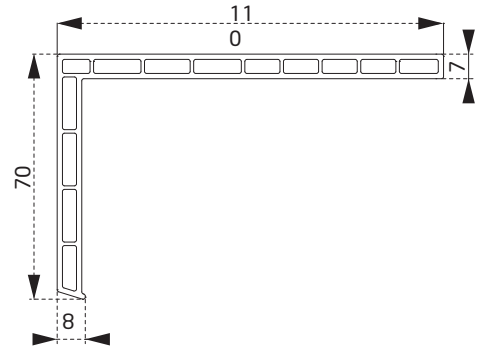

PTS3560B
Pervaz Profili
Casing Profile