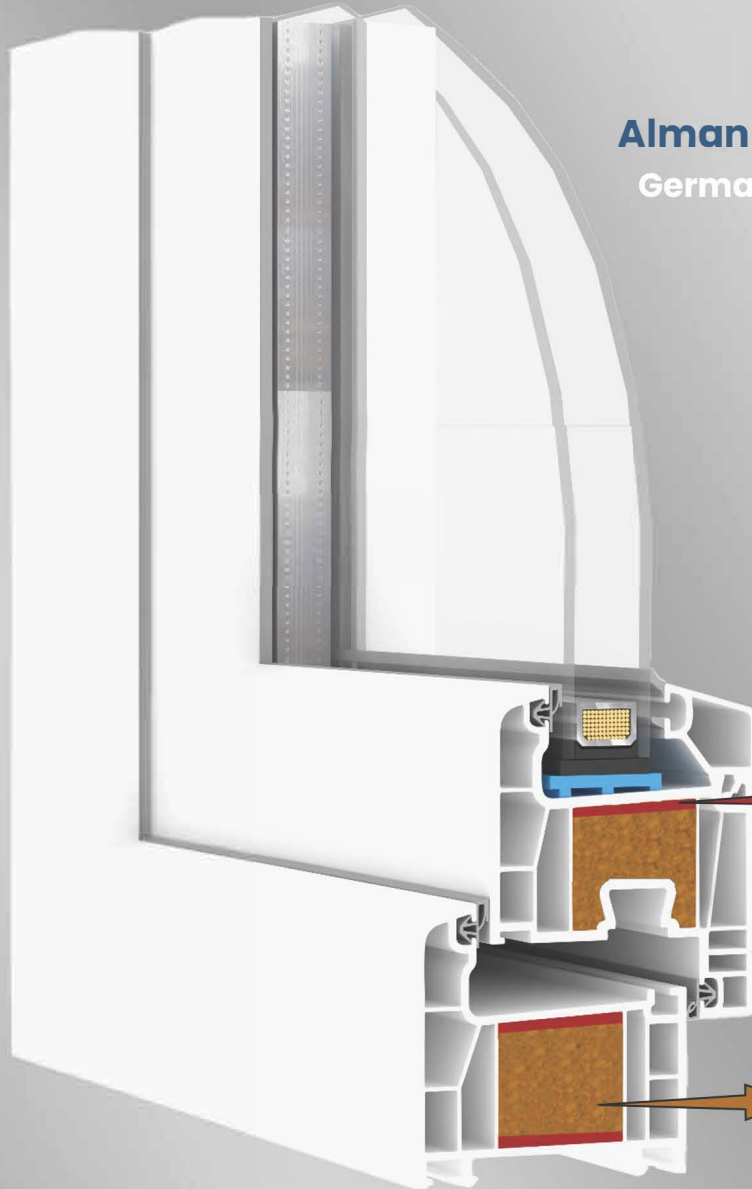

## Poliüretan Köpük ve Destek Sac ile Akuple Edilmiş PVC Profil Sistem

PVC Profile System Coupled with Support Plate and Polyurethane Foam

**Alman Tecrübesi & Türk Becerisi**  
German Experience & Turkish Skills