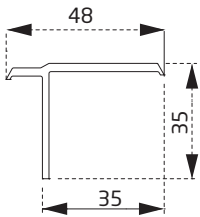

## YARDIMCI PROFİLLER / AUXILIARY FILES

PTS3660BY  
Dekoratif Pervaz Profili  
Decorative Casing Profile

PDR3760BY  
Kasa Yükseltme Profili  
Frame Joint Profile

PDR2760BY  
Köşe Dönüş Adaptörü  
Corner Adapter