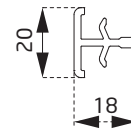

PTS2460B
İnce Bağ
Coupling Profile