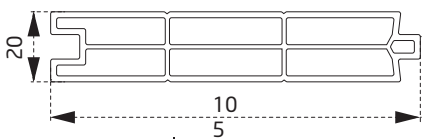

PTS2260B
20 mm lambri
20 mm paneling