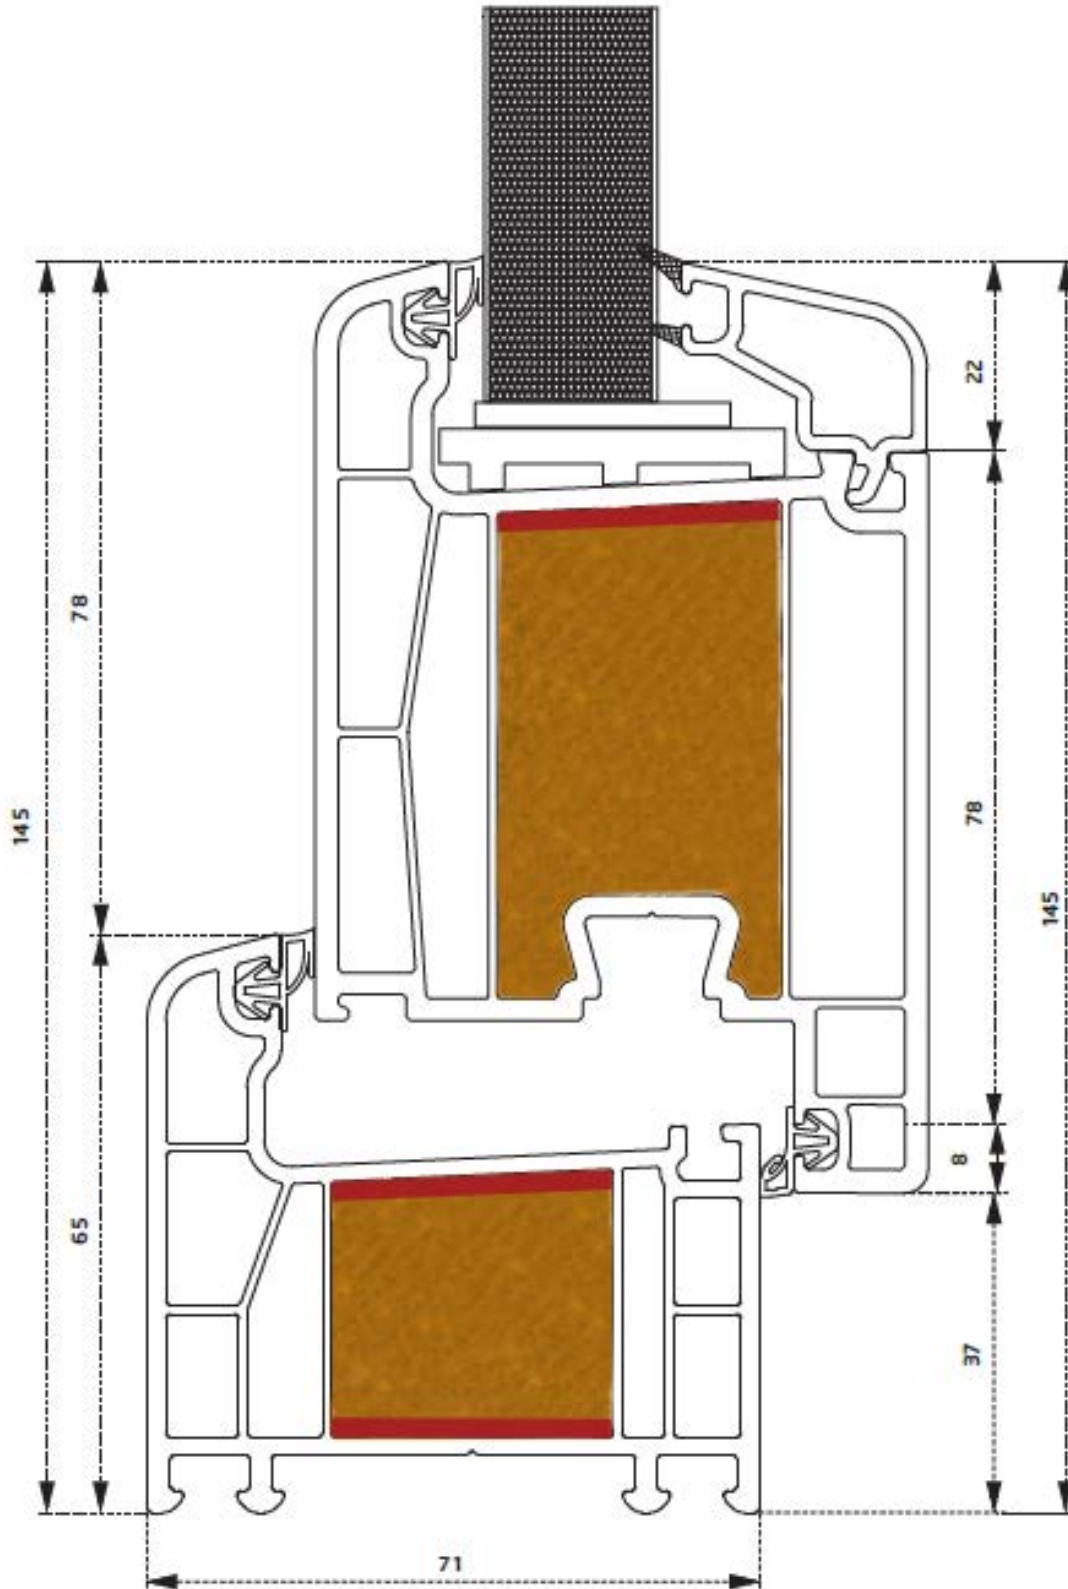

BİRLEŞİM DETAYI / COMBINATION DETAIL