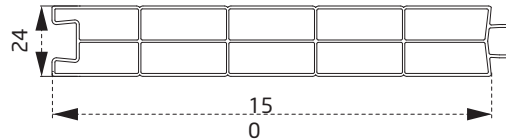

PTS2360B
24 mm lambri
24 mm paneling