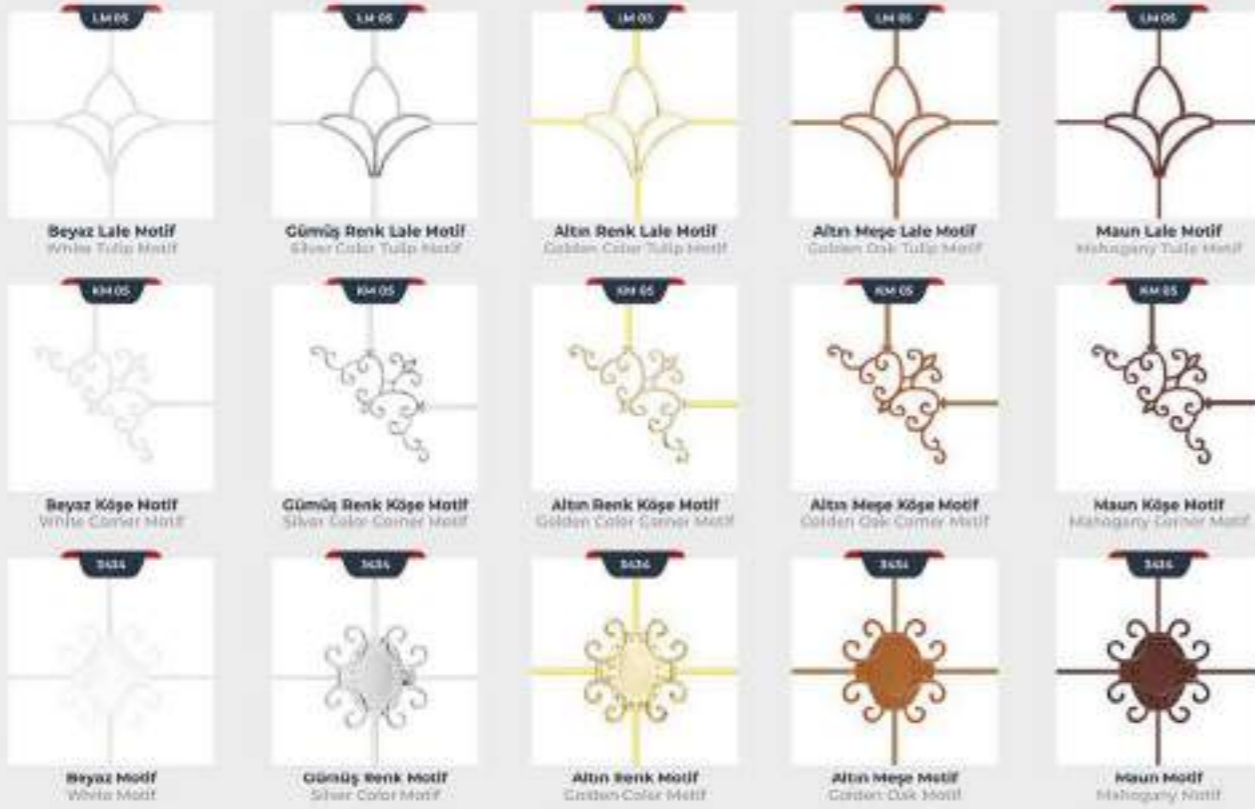

## LAMINATION

The colour of the images which are used in the catalog can show differences in printing.

## GLASS TYPES

Optional Price

Optional Price

[www.dmdpanel.com.tr](http://www.dmdpanel.com.tr)

Organize Sanayi Bölgesi 34. Cadde No: 13 ESKİŞEHİR  
+90 222 236 00 03 / %90 533 286 23 98  
[info@dmdpanel.com.tr](mailto:info@dmdpanel.com.tr)