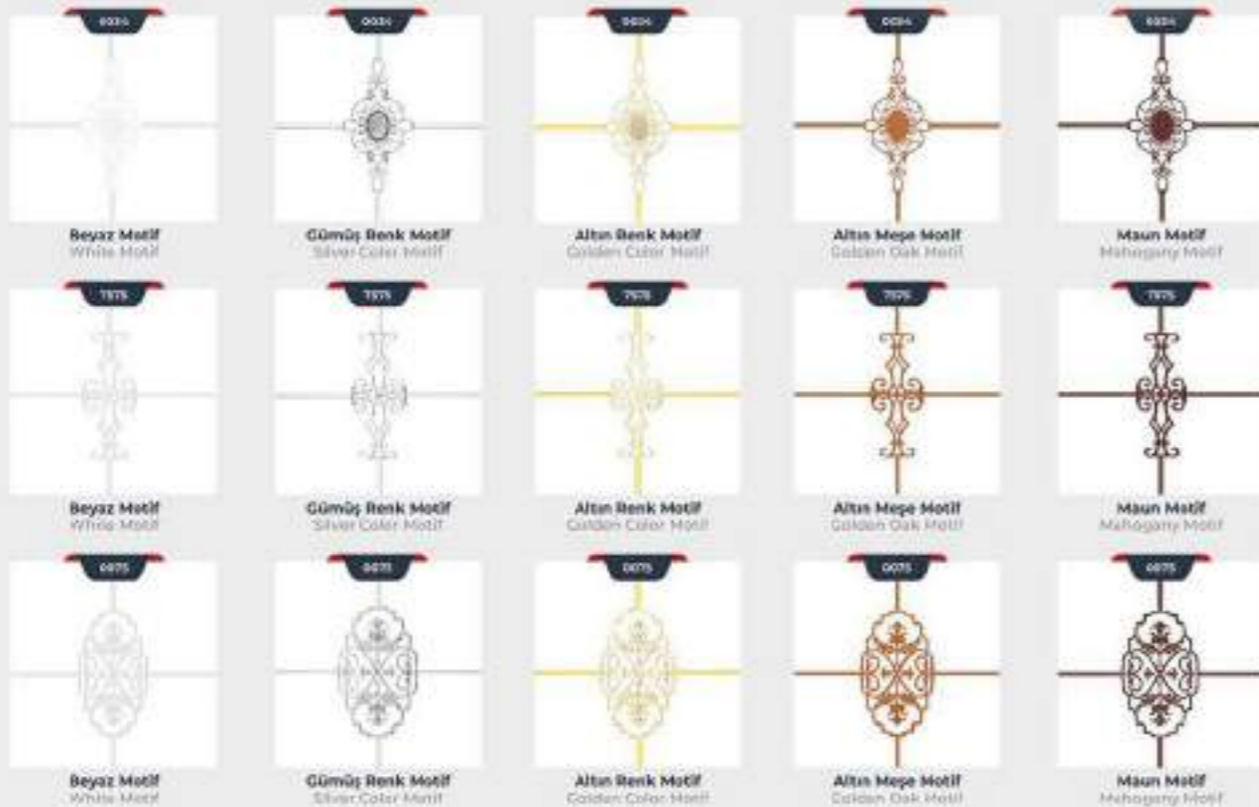

## LAMINATION

The colour of the images which are used in the catalog can show differences in printing.

## GLASS TYPES

Optional Price

Optional Price

[www.dmdpanel.com.tr](http://www.dmdpanel.com.tr)

Organize Sanayi Bölgesi 34. Cadde No: 13 ESKİŞEHİR  
+90 222 236 00 03 / %90 533 286 23 98  
[info@dmdpanel.com.tr](mailto:info@dmdpanel.com.tr)