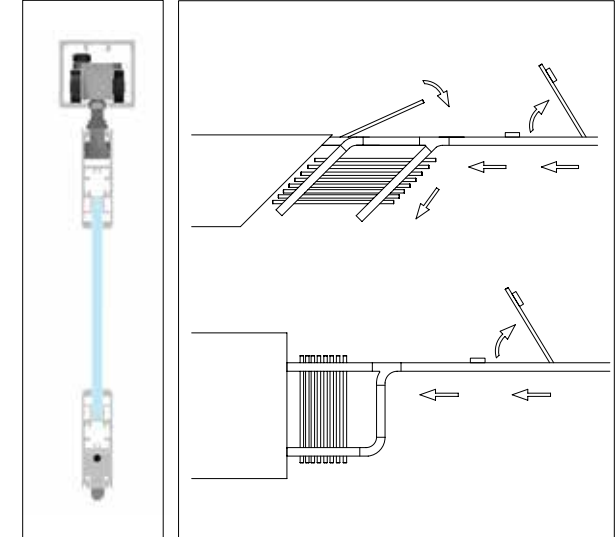

Sistem	KCS Üstten Askılı Katlanır Cam Sistemi
Cam Kalınlıkları	10-12 mm Temperli Cam
Profil Rengi	Nat. Eloksal - Ahşap Desen - RAL Renkleri
Aksesuar Rengi	Boyalı - Boyasız
Maks. Kanat gen.	1000 mm
Maks. Kanat yük.	4000 mm

System	KCS Folding Glass Door System
Glass Thicknesses	10-12 mm Tempered Glasses
Colour opt. for profiles	Natural Anodised - Wooden Coated - RAL Colours
Colour opt. for acc.	Ral - Mill Finished
Max. Panel width	1000 mm
Max. Panel height	4000 mm