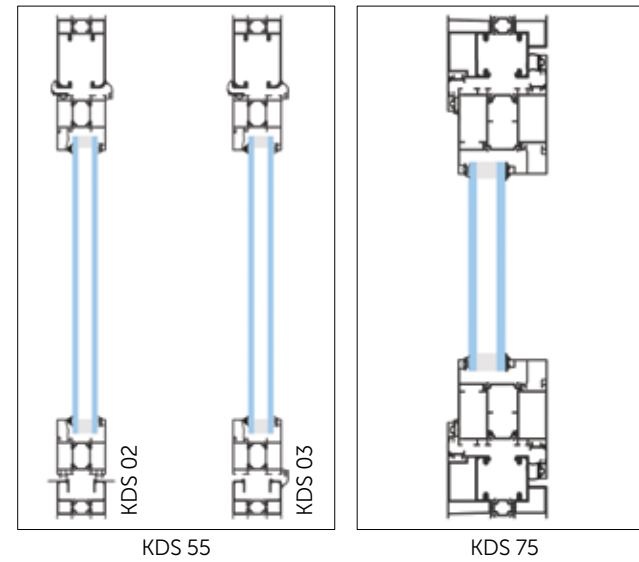

| System               | KDS 75   | KDS 55  |
|----------------------|--|---------|
| Max. Panel width     | 1000 mm  | 850 mm  |
| Max. Panel height    | 3200 mm  | 2800 mm |
| Colour opt. for acc. | Black  |         |
| Glass Thicknesses    | 10-31 mm Tempered and Insulated Glasses          |         |
| Glass Thicknesses    | Natural Anodised - RAL Colours - 7016 Anthracite |         |