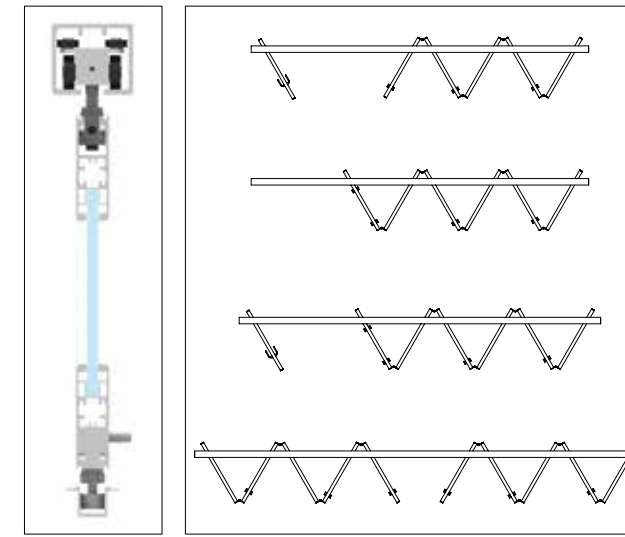

Sistem	KCS-X Mentşeli Katlanır Cam Sistemi - Eşikli
Cam Kalınlıkları	10 mm Temperli Cam
Profil Rengi	Nat. Eloksal - RAL Renkleri
Aksesuar Rengi	Boyalı - Boyasız
Maks. Kanat gen.	800 mm
Maks. Kanat yük.	2800 mm

System	KCS-X Hinged Folding Glass Door System - with threshold
Glass Thicknesses	10 mm Tempered Glasses
Colour opt. for profiles	Natural Anodised - RAL Colours
Colour opt. for acc.	Ral - Mill Finished
Max. Panel width	800 mm
Max. Panel height	2800 mm