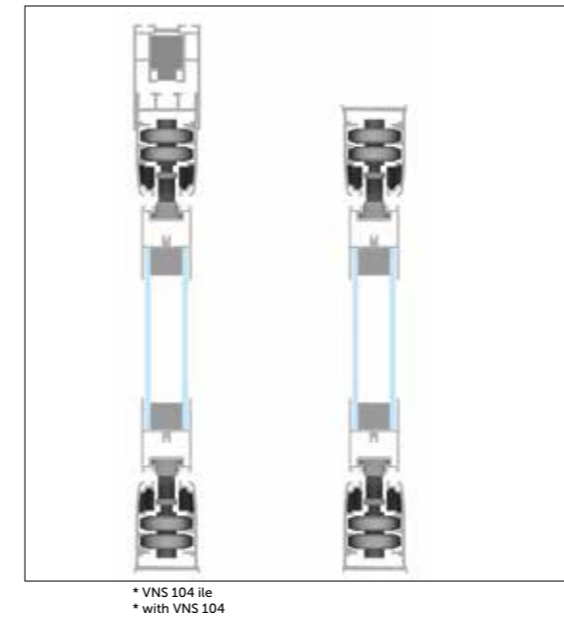

VNS-D

Isıcamlı Cam Balkon Sistemi

Double-Glass Balcony Glazing System

VNS-D ısı camlı balkon sistemleri ile her mevsimin tadı ayrı çıkar ama sıcaklığı hep aynı kalır. Güvenli ve estetik yapısının sunduğu avantajlı özellikler ile yaşam alanlarınızın keyfini artırın. Şık tasarımlı ve ergonomik yapıyla yaşam alanlarınızda mutlu bir hayat yaşayın.

With the VNS-D Double glass balcony glazing systems, the taste of each season is different, but the temperature remains the same. Increase the enjoyment of your living spaces with the advantageous features of safe and aesthetic structure. Live a happy life in your stylishly designed and ergonomic living spaces.

Sistem	VNS-D Isıcamlı Cam Balkon Sistemi
Cam Kalınlıkları	4+20+4 Temperli Isıcam (Jaluzili Olabilir)
Profil Rengi	Nat. Eloksal - Bronz Eloksal - RAL Renkleri - 7016 Antrasit Mat - Ahşap Desen
Aksesuar Rengi	Siyah
Maks. Kanat gen.	650 mm
Maks. Kanat yük.	2500 mm

System	VNS-D Double-Glass Balcony Glazing System
Glass Thicknesses	4+20+4 Tempered Double - Glass (With Jalousie)
Colour opt. for profiles	Natural Anodised - Bronze Anodised - RAL Colours - 7016 Anthracite Matt - Wooden Coated
Colour opt. for acc.	Black
Max. Panel width	650 mm
Max. Panel height	2500 mm