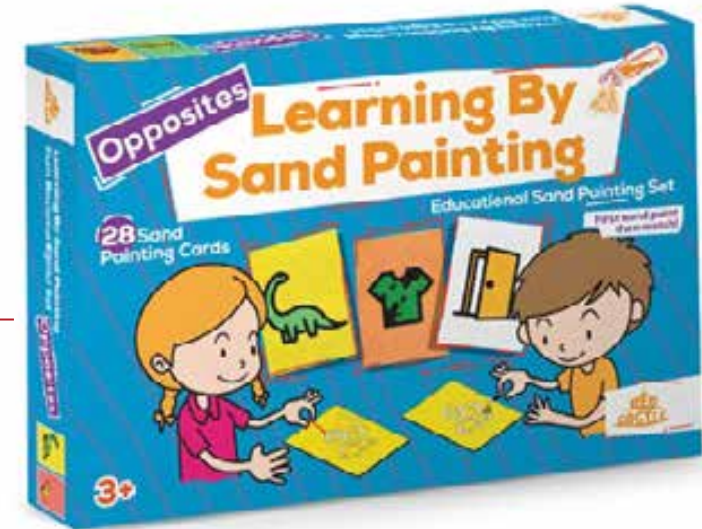

RCTUPSET-02 ENG

Learning By Sand Painting - Opposites
28 pcs cards, plastic stick, 45 tubes of sand
28 adet kart, plastik stick, 45 adet tüp kum