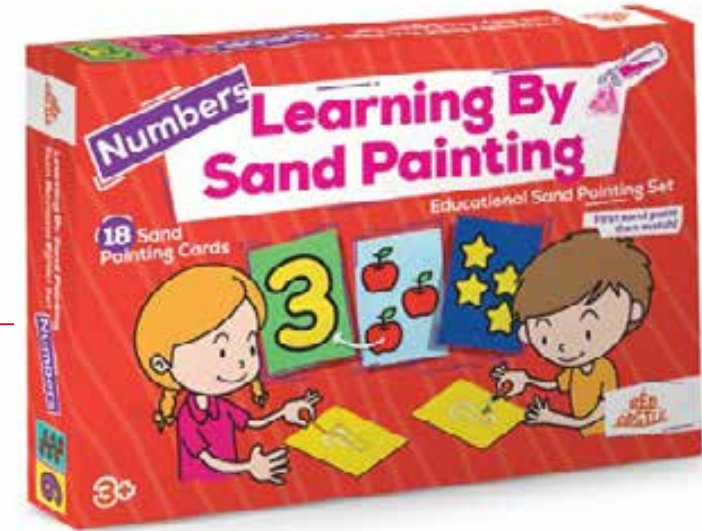

card dimensions kart ölçüleri

10,5 cm x 14,8 cm

RCTUPSET-01 ENG

Learning By Sand Painting - Letters
26 pcs cards, plastic stick, 75 tubes of sand
26 adet kart, plastik stick, 75 adet tüp kum

RCTUPSET-02 ENG