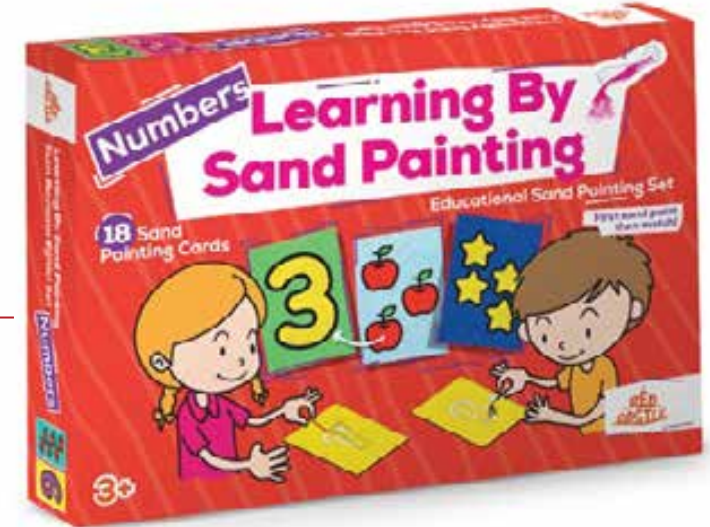

RCSET-02 ENG

Learning By Sand Painting - Numbers
18 pcs cards, plastik stick, 60 sticks of sand
18 adet kart, plastik stick, 60 stick kum