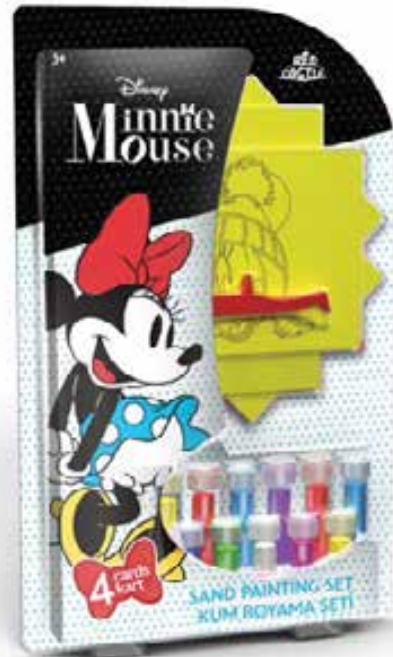

FM-4

Minnie Sand Painting Set
Minnie Kum Boyama Seti