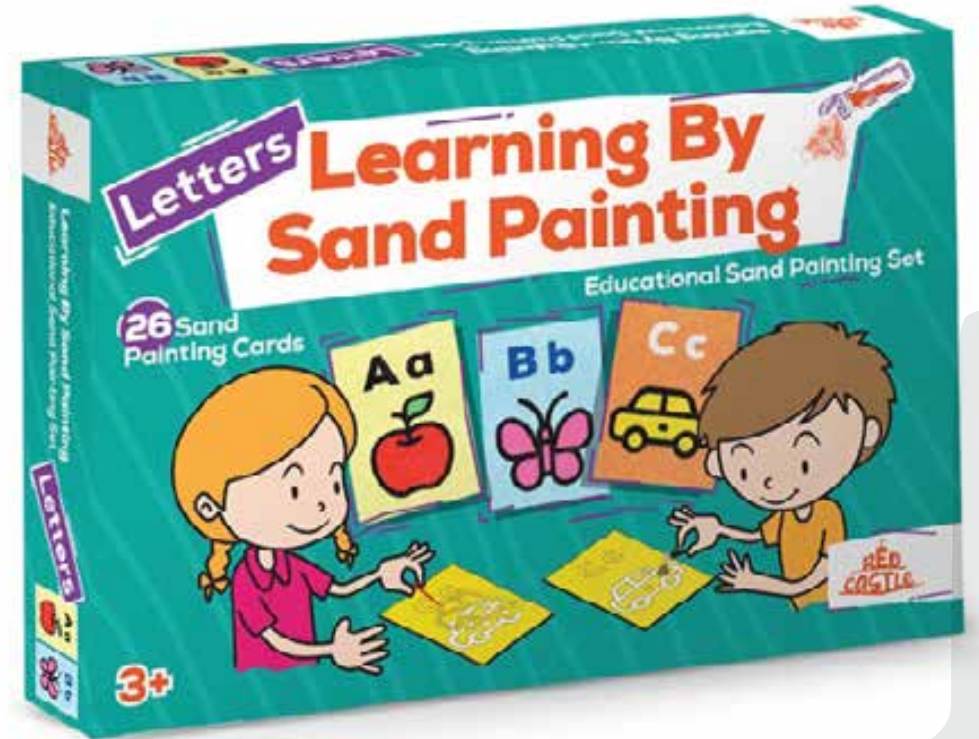

card dimensions kart ölçüleri

10,5 cm x 14,8 cm

RCTUPSET-01 ENG

Learning By Sand Painting - Letters
26 pcs cards, plastic stick, 75 tubes of sand
26 adet kart, plastik stick, 75 adet tüp kum

RCTUPSET-02 ENG