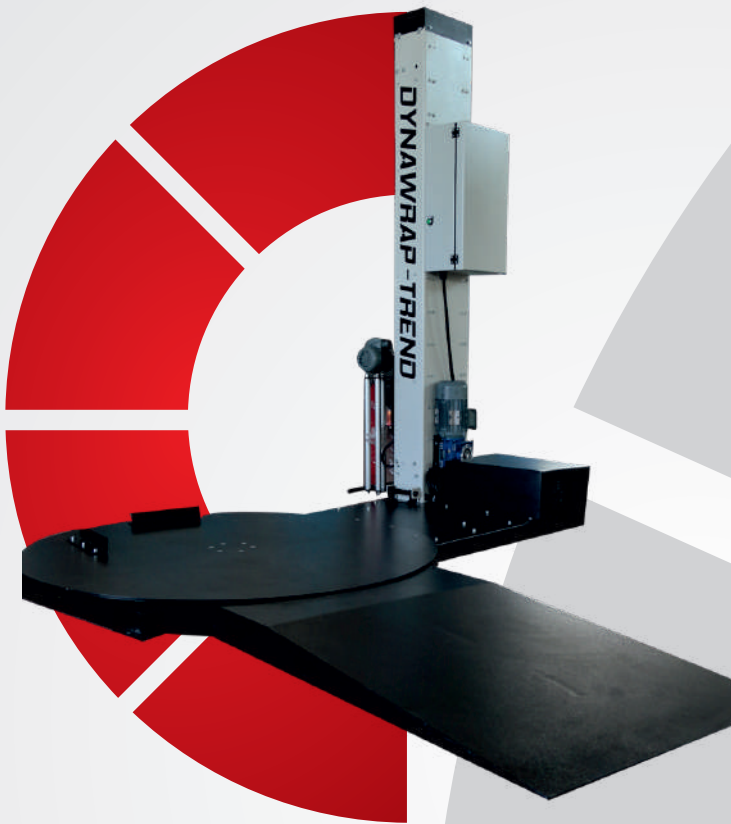

## VERTICAL PALLET WRAPPING MACHINE

### TURNTABLE DIAMETERS:

- 1500mm
- 1650mm (Optional)
- 1800mm (Optional)