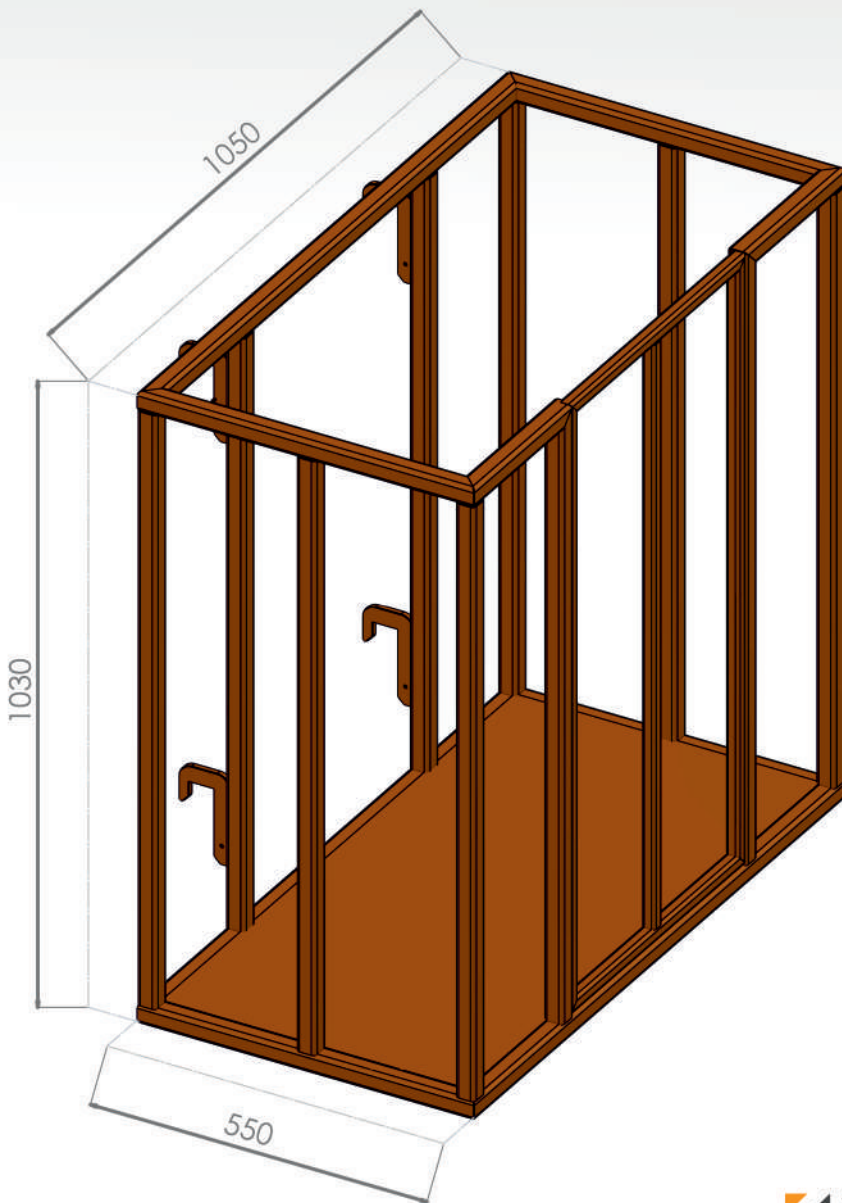

SINGLE LIFT

SINGLELIFT LOTS OF WORK

SL-5000-300

Portable Lifting Platform Catalogue

- SL-5000-300 is a modular lifting platform designed to handle glass and other fragile goods with great care and precision.
- 300 Kg load capacity up to 5.3 meters height.
- Vacuum pad, tilt, basket and pallet fork attachments.
- Can be used with a cordless drill.

Advantages

- ① SL 5000-300 can lift 300 Kg load up to 5.3 meters height with a cordless drill.
- ② With SL 5000-300 you can use the vacuum, basket and pallet fork attachments.
- ③ The middle wheels facilitate horizontal movement of the machine on the truck bed.
- ④ Short and long wheel arms can be easily disassembled and mounted to the front or rear according to the apparatus you will use.
- ⑤ Inflatable wheels provide ease of movement in closed position.

SL-VA-300 Vacuum Attachment

Technical Info

Dimensions	 L x W x H	920 x 920 x 270 mm
Weight		32 kg
Load Capacity	 MAX	300 kg

SL-CA-300 Basket Attachment

Technical Info

Dimensions	 L x W x H	550 x 1050 x 1030 mm
Weight		45 kg
Load Capacity	 MAX	300 kg

SL-VA-300 Pallet Fork Attachment

Technical Info

Dimensions	 L x W x H	900 x 62 x 600 mm
Weight		2 x 12 kg
Load Capacity	 MAX	300 kg

SL-TL-300 Tilt Attachment

Technical Info

Weight		41 kg
Load Capacity		120 kg