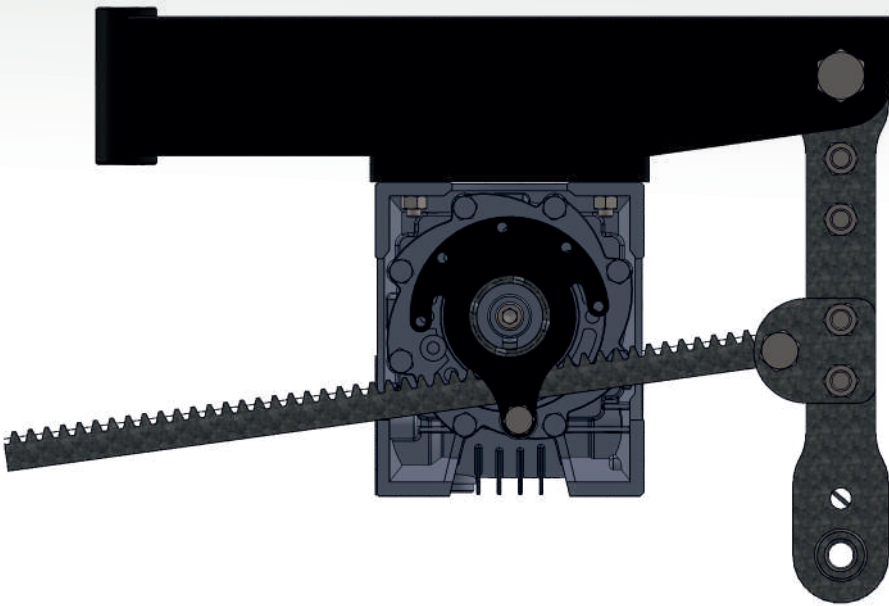

SINGLE LIFT

SINGLELIFT LOTS OF WORK

SL-5000-300

Portable Lifting Platform Catalogue

- SL-5000-300 is a modular lifting platform designed to handle glass and other fragile goods with great care and precision.
- 300 Kg load capacity up to 5.3 meters height.
- Vacuum pad, tilt, basket and pallet fork attachments.
- Can be used with a cordless drill.

Advantages

- ① SL 5000-300 can lift 300 Kg load up to 5.3 meters height with a cordless drill.
- ② With SL 5000-300 you can use the vacuum, basket and pallet fork attachments.
- ③ The middle wheels facilitate horizontal movement of the machine on the truck bed.
- ④ Short and long wheel arms can be easily disassembled and mounted to the front or rear according to the apparatus you will use.
- ⑤ Inflatable wheels provide ease of movement in closed position.

SL-VA-300 Vacuum Attachment

Technical Info

Dimensions	 L x W x H	920 x 920 x 270 mm
Weight		32 kg
Load Capacity	 MAX	300 kg

SL-CA-300 Basket Attachment

Technical Info

Dimensions	 L x W x H	550 x 1050 x 1030 mm
Weight		45 kg
Load Capacity	 MAX	300 kg

SL-VA-300 Pallet Fork Attachment

Technical Info

Dimensions	 L x W x H	900 x 62 x 600 mm
Weight		2 x 12 kg
Load Capacity	 MAX	300 kg

SL-TL-300 Tilt Attachment

Technical Info

Weight		41 kg
Load Capacity		120 kg