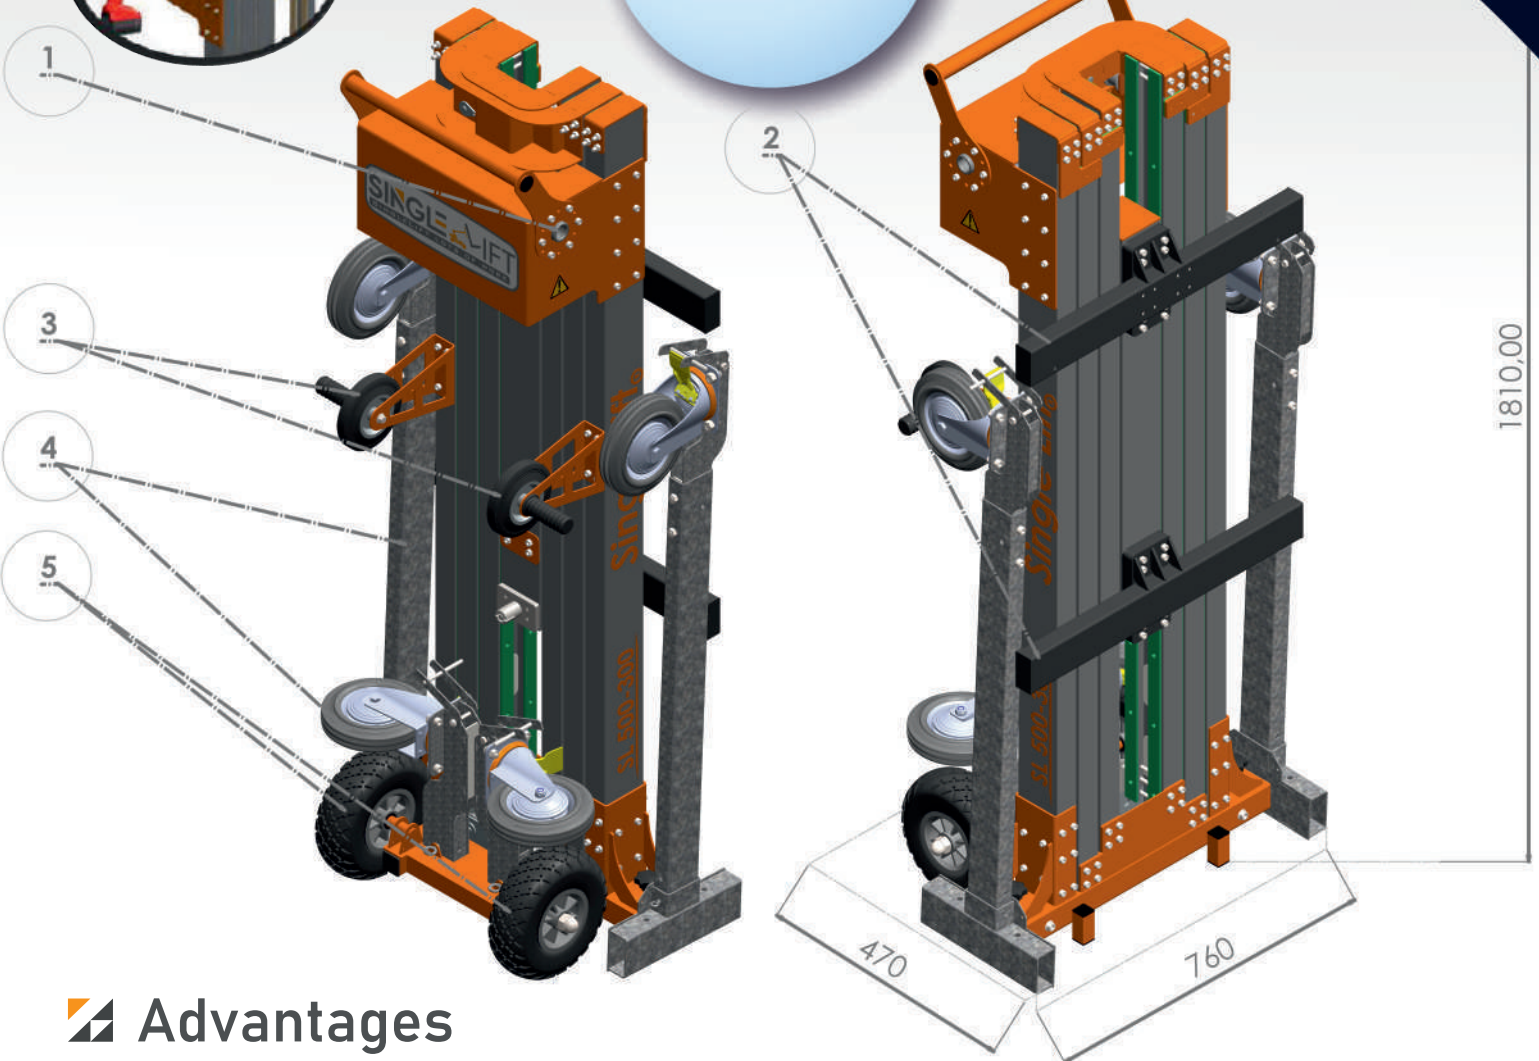

SINGLE LIFT

SINGLELIFT LOTS OF WORK

SL-5000-300

Portable Lifting Platform Catalogue

- SL-5000-300 is a modular lifting platform designed to handle glass and other fragile goods with great care and precision.
- 300 Kg load capacity up to 5.3 meters height.
- Vacuum pad, tilt, basket and pallet fork attachments.
- Can be used with a cordless drill.

Portable Lifting Platform

Four different attachments can be used with a single platform !

Technical Info

Dimensions (max.)	 L x W x H	1660 x 1166 x 5300 mm
Weight		132 kg
Load Capacity	 MAX	300 kg

Closed transport position

Advantages

- ① SL 5000-300 can lift 300 Kg load up to 5.3 meters height with a cordless drill.
- ② With SL 5000-300 you can use the vacuum, basket and pallet fork attachments.
- ③ The middle wheels facilitate horizontal movement of the machine on the truck bed.
- ④ Short and long wheel arms can be easily disassembled and mounted to the front or rear according to the apparatus you will use.
- ⑤ Inflatable wheels provide ease of movement in closed position.

SL-VA-300 Pallet Fork Attachment

Technical Info

Dimensions	 L x W x H	900 x 62 x 600 mm
Weight		2 x 12 kg
Load Capacity	 MAX	300 kg

SL-TL-300 Tilt Attachment

Technical Info

Weight		41 kg
Load Capacity		120 kg