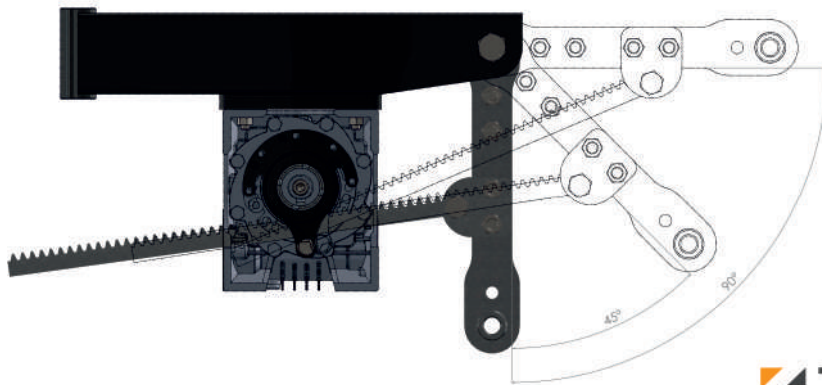

SINGLE LIFT

SINGLELIFT LOTS OF WORK

SL-5000-300

Portable Lifting Platform Catalogue

- SL-5000-300 is a modular lifting platform designed to handle glass and other fragile goods with great care and precision.
- 300 Kg load capacity up to 5.3 meters height.
- Vacuum pad, tilt, basket and pallet fork attachments.
- Can be used with a cordless drill.

Advantages

- ① SL 5000-300 can lift 300 Kg load up to 5.3 meters height with a cordless drill.
- ② With SL 5000-300 you can use the vacuum, basket and pallet fork attachments.
- ③ The middle wheels facilitate horizontal movement of the machine on the truck bed.
- ④ Short and long wheel arms can be easily disassembled and mounted to the front or rear according to the apparatus you will use.
- ⑤ Inflatable wheels provide ease of movement in closed position.

SL-VA-300 Vacuum Attachment

Technical Info

Dimensions	 L x W x H	920 x 920 x 270 mm
Weight		32 kg
Load Capacity	 MAX	300 kg

SL-CA-300 Basket Attachment

Technical Info

Dimensions	 L x W x H	550 x 1050 x 1030 mm
Weight		45 kg
Load Capacity	 MAX	300 kg

SL-VA-300 Pallet Fork Attachment

Technical Info

Dimensions	 L x W x H	900 x 62 x 600 mm
Weight		2 x 12 kg
Load Capacity	 MAX	300 kg

SL-TL-300 Tilt Attachment

Technical Info

Weight		41 kg
Load Capacity		120 kg