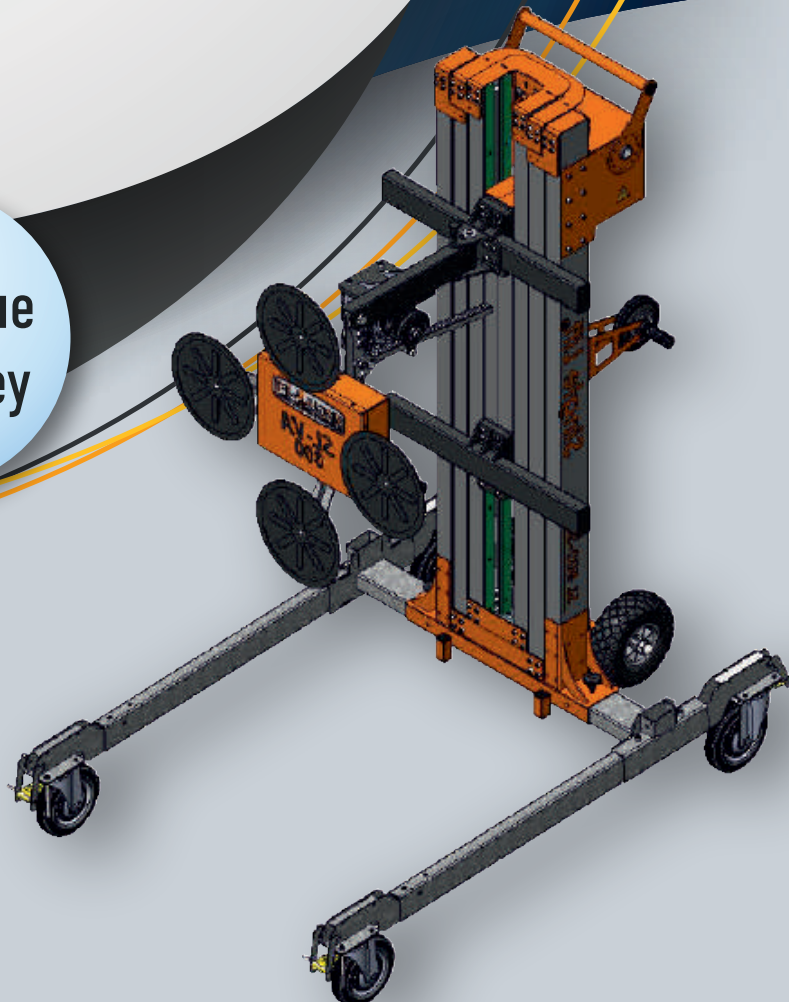

SINGLE LIFT

SINGLELIFT LOTS OF WORK

SL-5000-300

Portable Lifting Platform Catalogue

- SL-5000-300 is a modular lifting platform designed to handle glass and other fragile goods with great care and precision.
- 300 Kg load capacity up to 5.3 meters height.
- Vacuum pad, tilt, basket and pallet fork attachments.
- Can be used with a cordless drill.

compact
modular
design

best value
for money

top product
quality

CONTACT INFO

www.singlelift.com

info@singlelift.com

+90 258 999 25 56