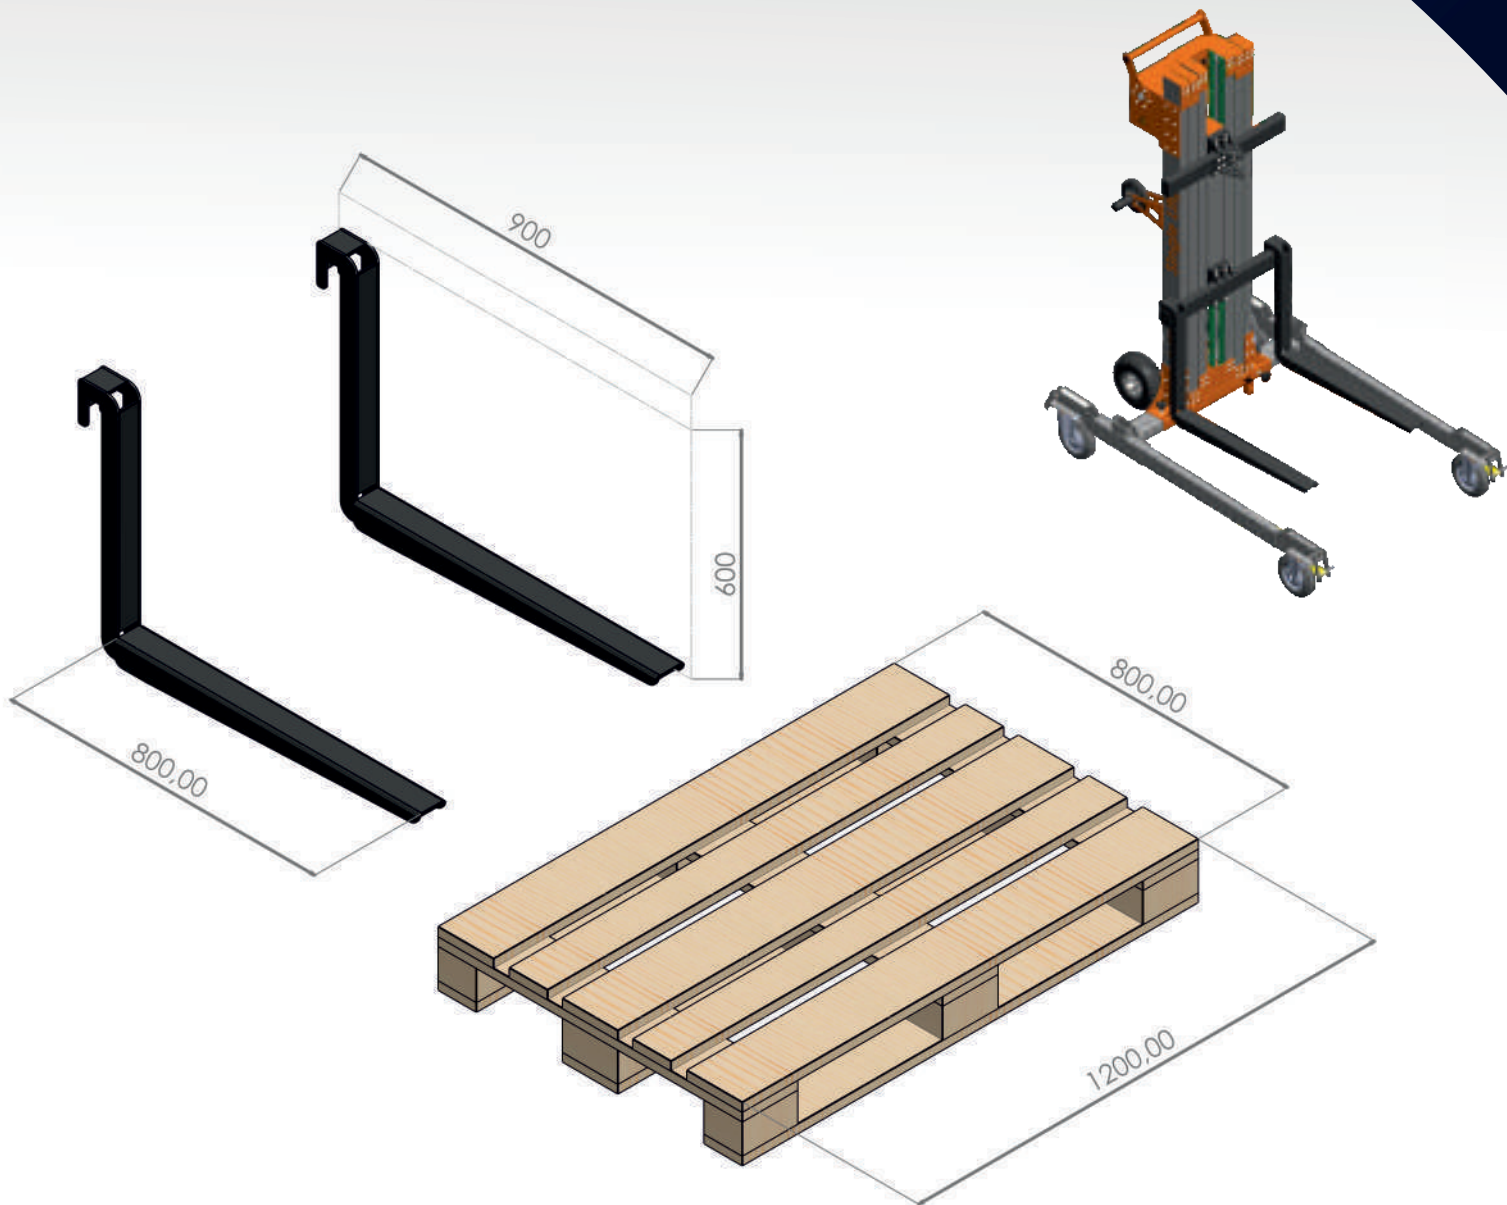

SINGLE LIFT

SINGLELIFT LOTS OF WORK

SL-5000-300

Portable Lifting Platform Catalogue

- SL-5000-300 is a modular lifting platform designed to handle glass and other fragile goods with great care and precision.
- 300 Kg load capacity up to 5.3 meters height.
- Vacuum pad, tilt, basket and pallet fork attachments.
- Can be used with a cordless drill.

Advantages

- ① SL 5000-300 can lift 300 Kg load up to 5.3 meters height with a cordless drill.
- ② With SL 5000-300 you can use the vacuum, basket and pallet fork attachments.
- ③ The middle wheels facilitate horizontal movement of the machine on the truck bed.
- ④ Short and long wheel arms can be easily disassembled and mounted to the front or rear according to the apparatus you will use.
- ⑤ Inflatable wheels provide ease of movement in closed position.

SL-VA-300 Vacuum Attachment

Technical Info

Dimensions	 L x W x H	920 x 920 x 270 mm
Weight		32 kg
Load Capacity	 MAX	300 kg

SL-CA-300 Basket Attachment

Technical Info

Dimensions	 L x W x H	550 x 1050 x 1030 mm
Weight		45 kg
Load Capacity	 MAX	300 kg

SL-VA-300 Pallet Fork Attachment

Technical Info

Dimensions	 L x W x H	900 x 62 x 600 mm
Weight		2 x 12 kg
Load Capacity	 MAX	300 kg

SL-TL-300 Tilt Attachment

Technical Info

Weight		41 kg
Load Capacity		120 kg