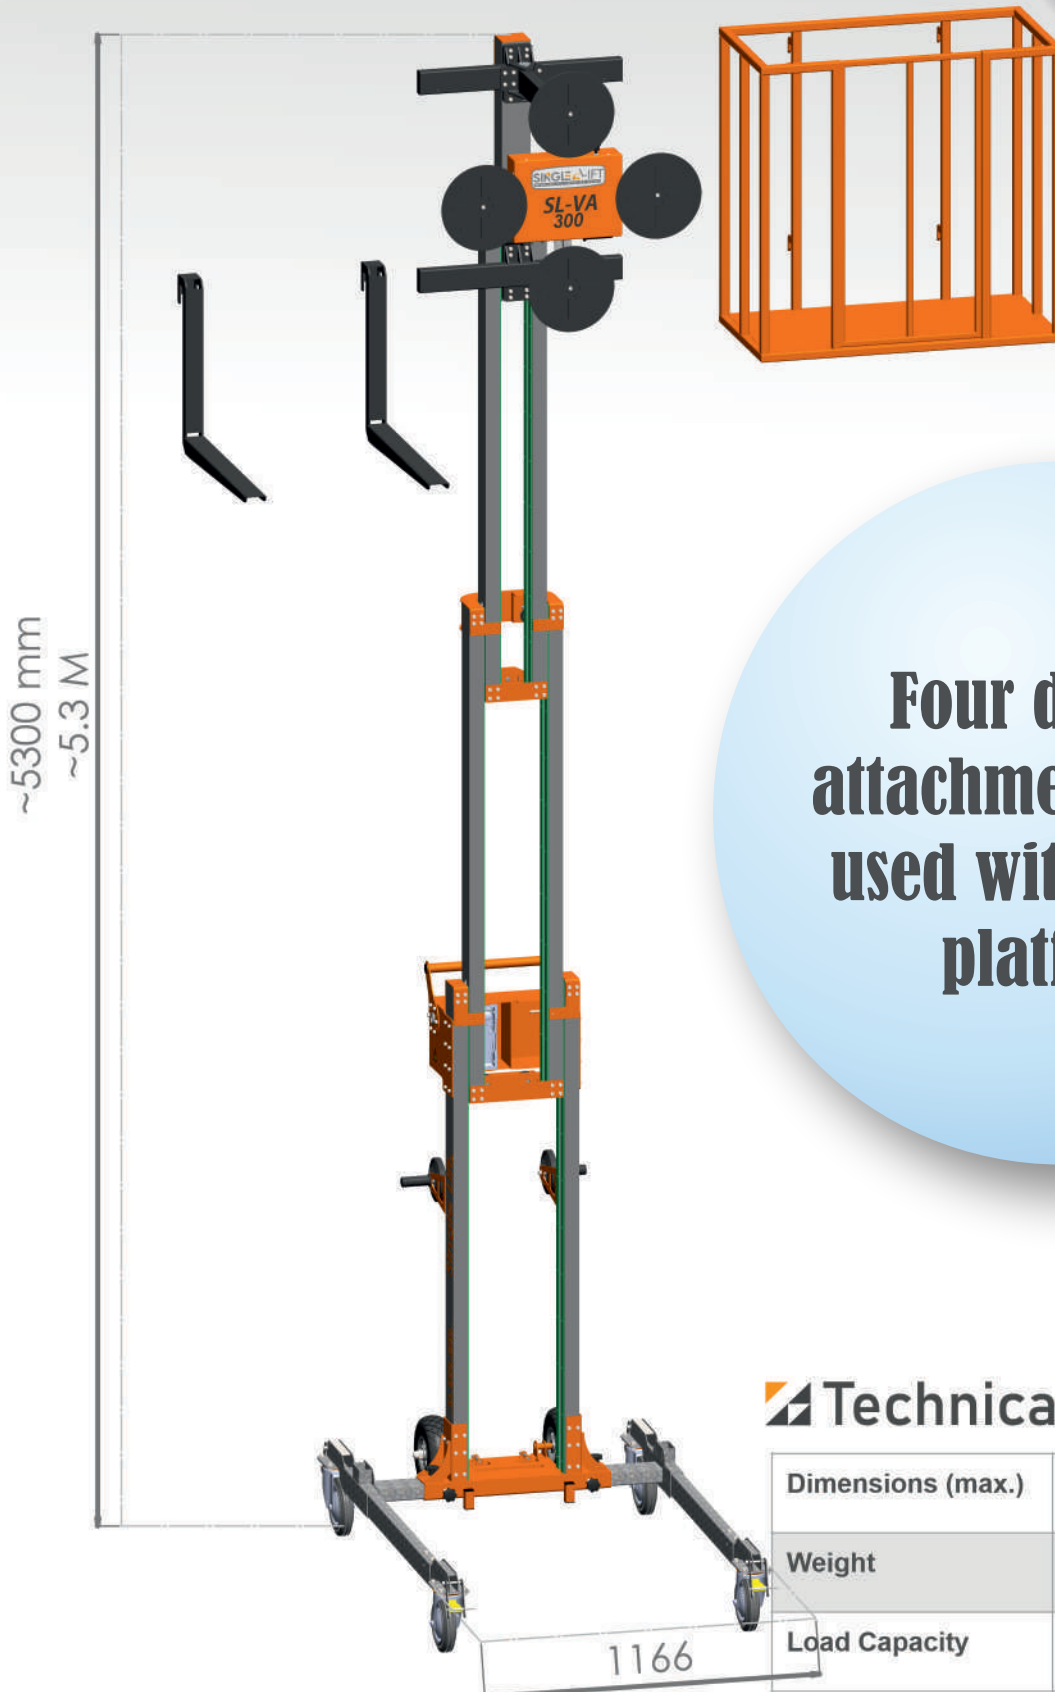

SINGLE LIFT

SINGLELIFT LOTS OF WORK

SL-5000-300

Portable Lifting Platform Catalogue

- SL-5000-300 is a modular lifting platform designed to handle glass and other fragile goods with great care and precision.
- 300 Kg load capacity up to 5.3 meters height.
- Vacuum pad, tilt, basket and pallet fork attachments.
- Can be used with a cordless drill.

Portable Lifting Platform

Four different attachments can be used with a single platform !

Technical Info

Dimensions (max.)	 L x W x H	1660 x 1166 x 5300 mm
Weight		132 kg
Load Capacity	 MAX	300 kg

Closed transport position

Advantages

- ① SL 5000-300 can lift 300 Kg load up to 5.3 meters height with a cordless drill.
- ② With SL 5000-300 you can use the vacuum, basket and pallet fork attachments.
- ③ The middle wheels facilitate horizontal movement of the machine on the truck bed.
- ④ Short and long wheel arms can be easily disassembled and mounted to the front or rear according to the apparatus you will use.
- ⑤ Inflatable wheels provide ease of movement in closed position.

SL-VA-300 Pallet Fork Attachment

Technical Info

Dimensions	 L x W x H	900 x 62 x 600 mm
Weight		2 x 12 kg
Load Capacity	 MAX	300 kg

SL-TL-300 Tilt Attachment

Technical Info

Weight		41 kg
Load Capacity		120 kg