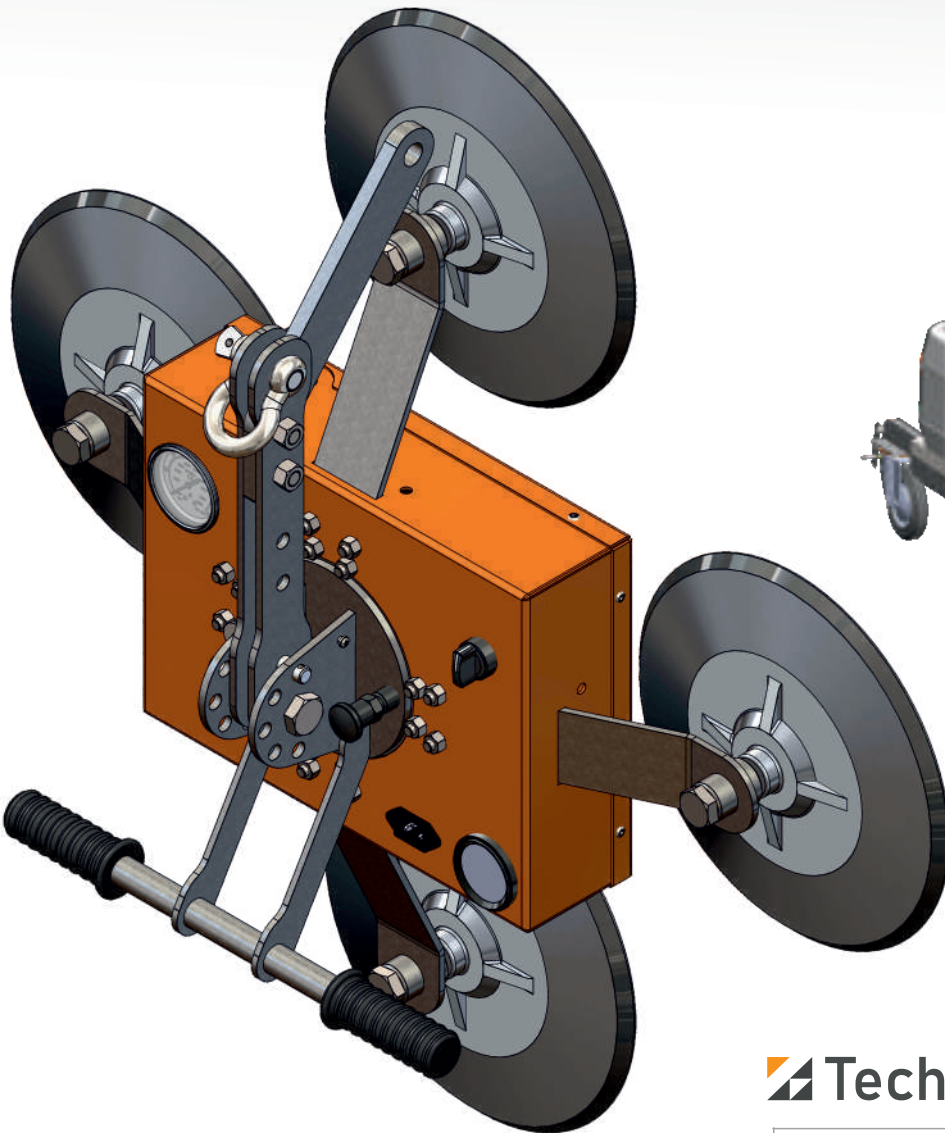

SL-VA-300 Vacuum Attachment

Technical Info

Dimensions	 L x W x H	920 x 920 x 270 mm
Weight		32 kg
Load Capacity	 MAX	300 kg