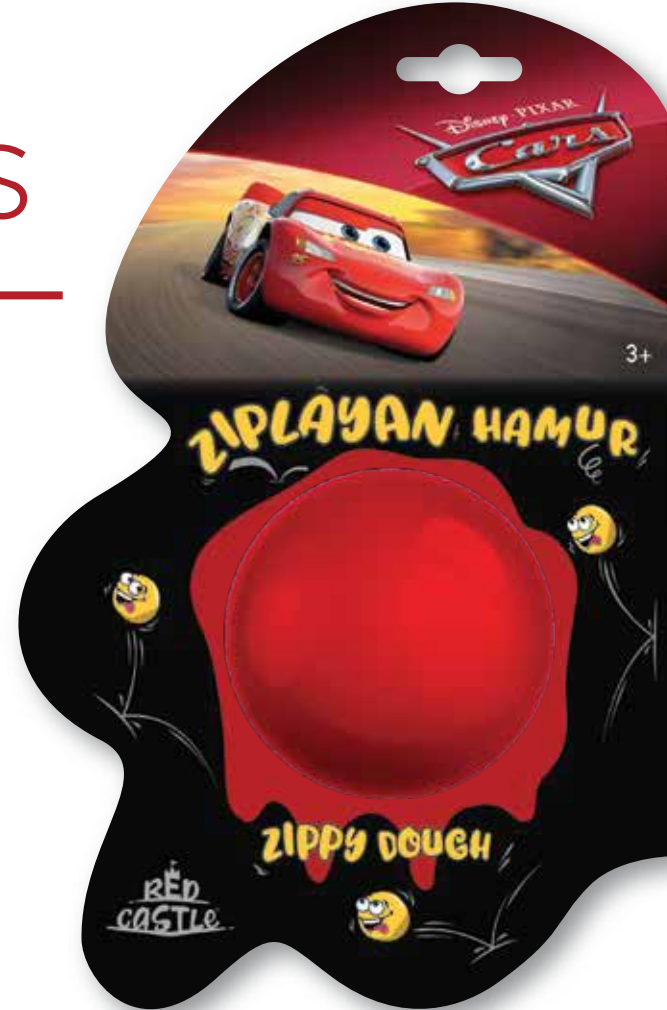

The logo features the words "RED" and "CASTLE" in a white, stylized, hand-drawn font. The letters are thick and have a slightly irregular, sketchy appearance. The word "RED" is positioned above "CASTLE". The letter "E" in "RED" is uniquely designed to resemble a castle tower with a small flag on top. The word "CASTLE" is written in a similar style, with the "L" having a long, horizontal tail that extends to the right. The entire logo is centered on the page.

## contents içindekiler

ZDB  
20 gr. zippy dough  
20 gr. zıplayan hamur

12 300 3.600 165 kg.

ZDB  
30 gr. zippy dough  
30 gr. zıplayan hamur

12 300 3.600 220 kg.

package dimensions  
paket ölçüleri

13 cm x 20 cm

ZDB-010

Frozen Zippy Dough  
Frozen Ziplayan Hamur

ZDB-011

Frozen Zippy Dough  
Frozen Ziplayan Hamur

ZDB-020

Cars Zippy Dough  
Cars Ziplayan Hamur

ZDB-022

Cars Zippy Dough  
Cars Ziplayan Hamur