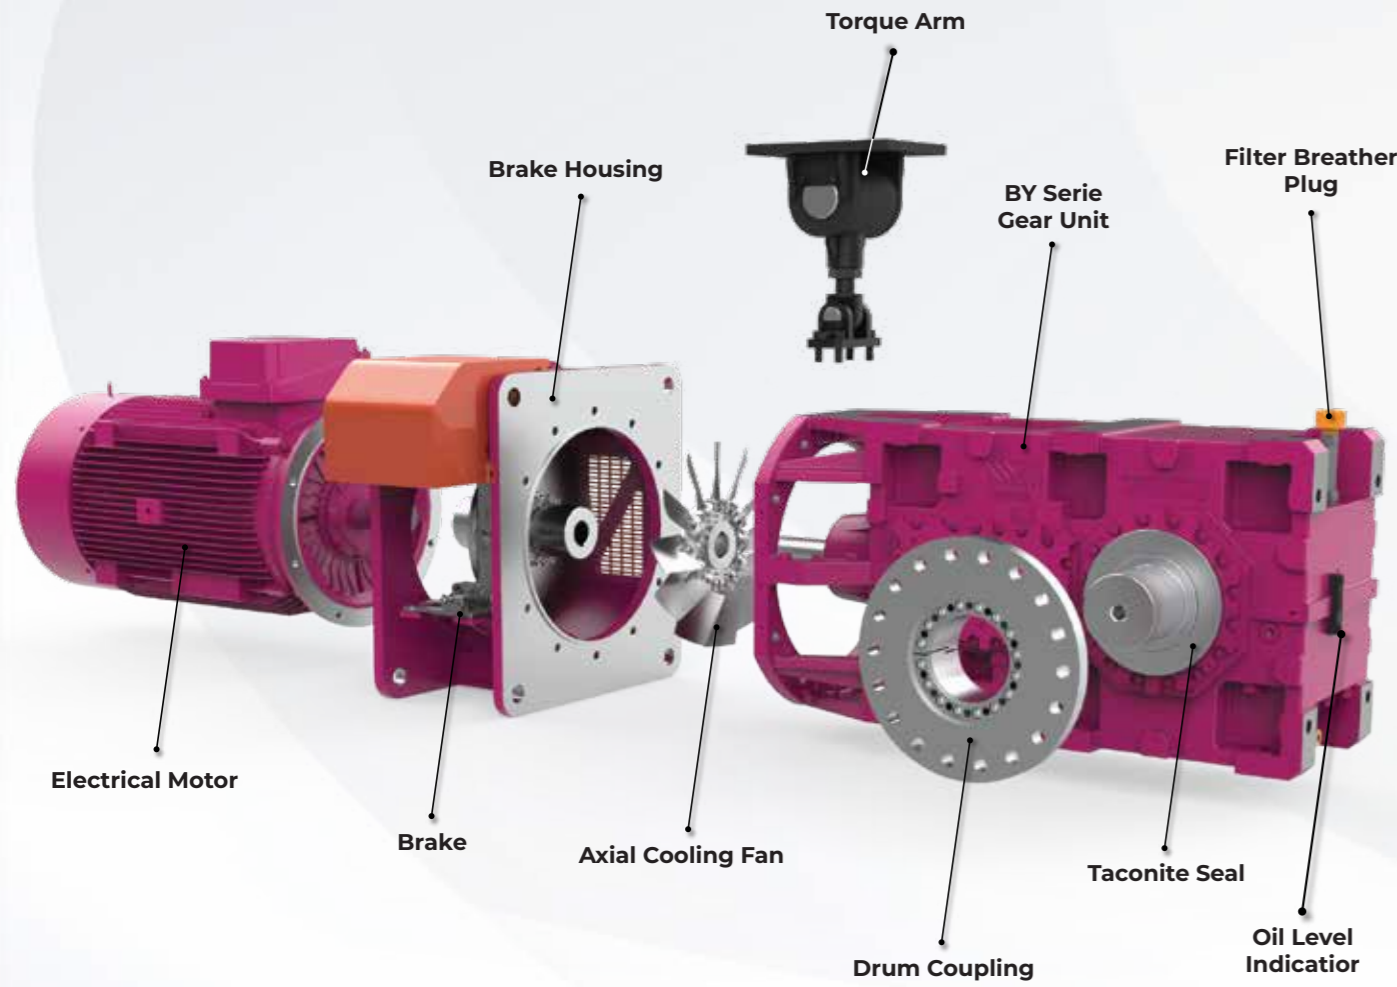

BY Serie Accessories

Performances

Gear Unit Sizes	BY1123	BY1323	BY1623
Ratio	12,14 - 32,07	12,69 - 29,21	14,01 - 31,71
Nominal Torque [Nm]	55.000	90.000	160.000
Motor Range [kW]*	110 - 160	250 - 315	400 - 500

CONVEYOR GEAR UNITS

BY Series

GEAR UNIT SIZES

**110-160kW
1500rpm Motor**

BY1123

**250-315kW
1500rpm Motor**

BY1323

**400-500kW
1500rpm Motor**