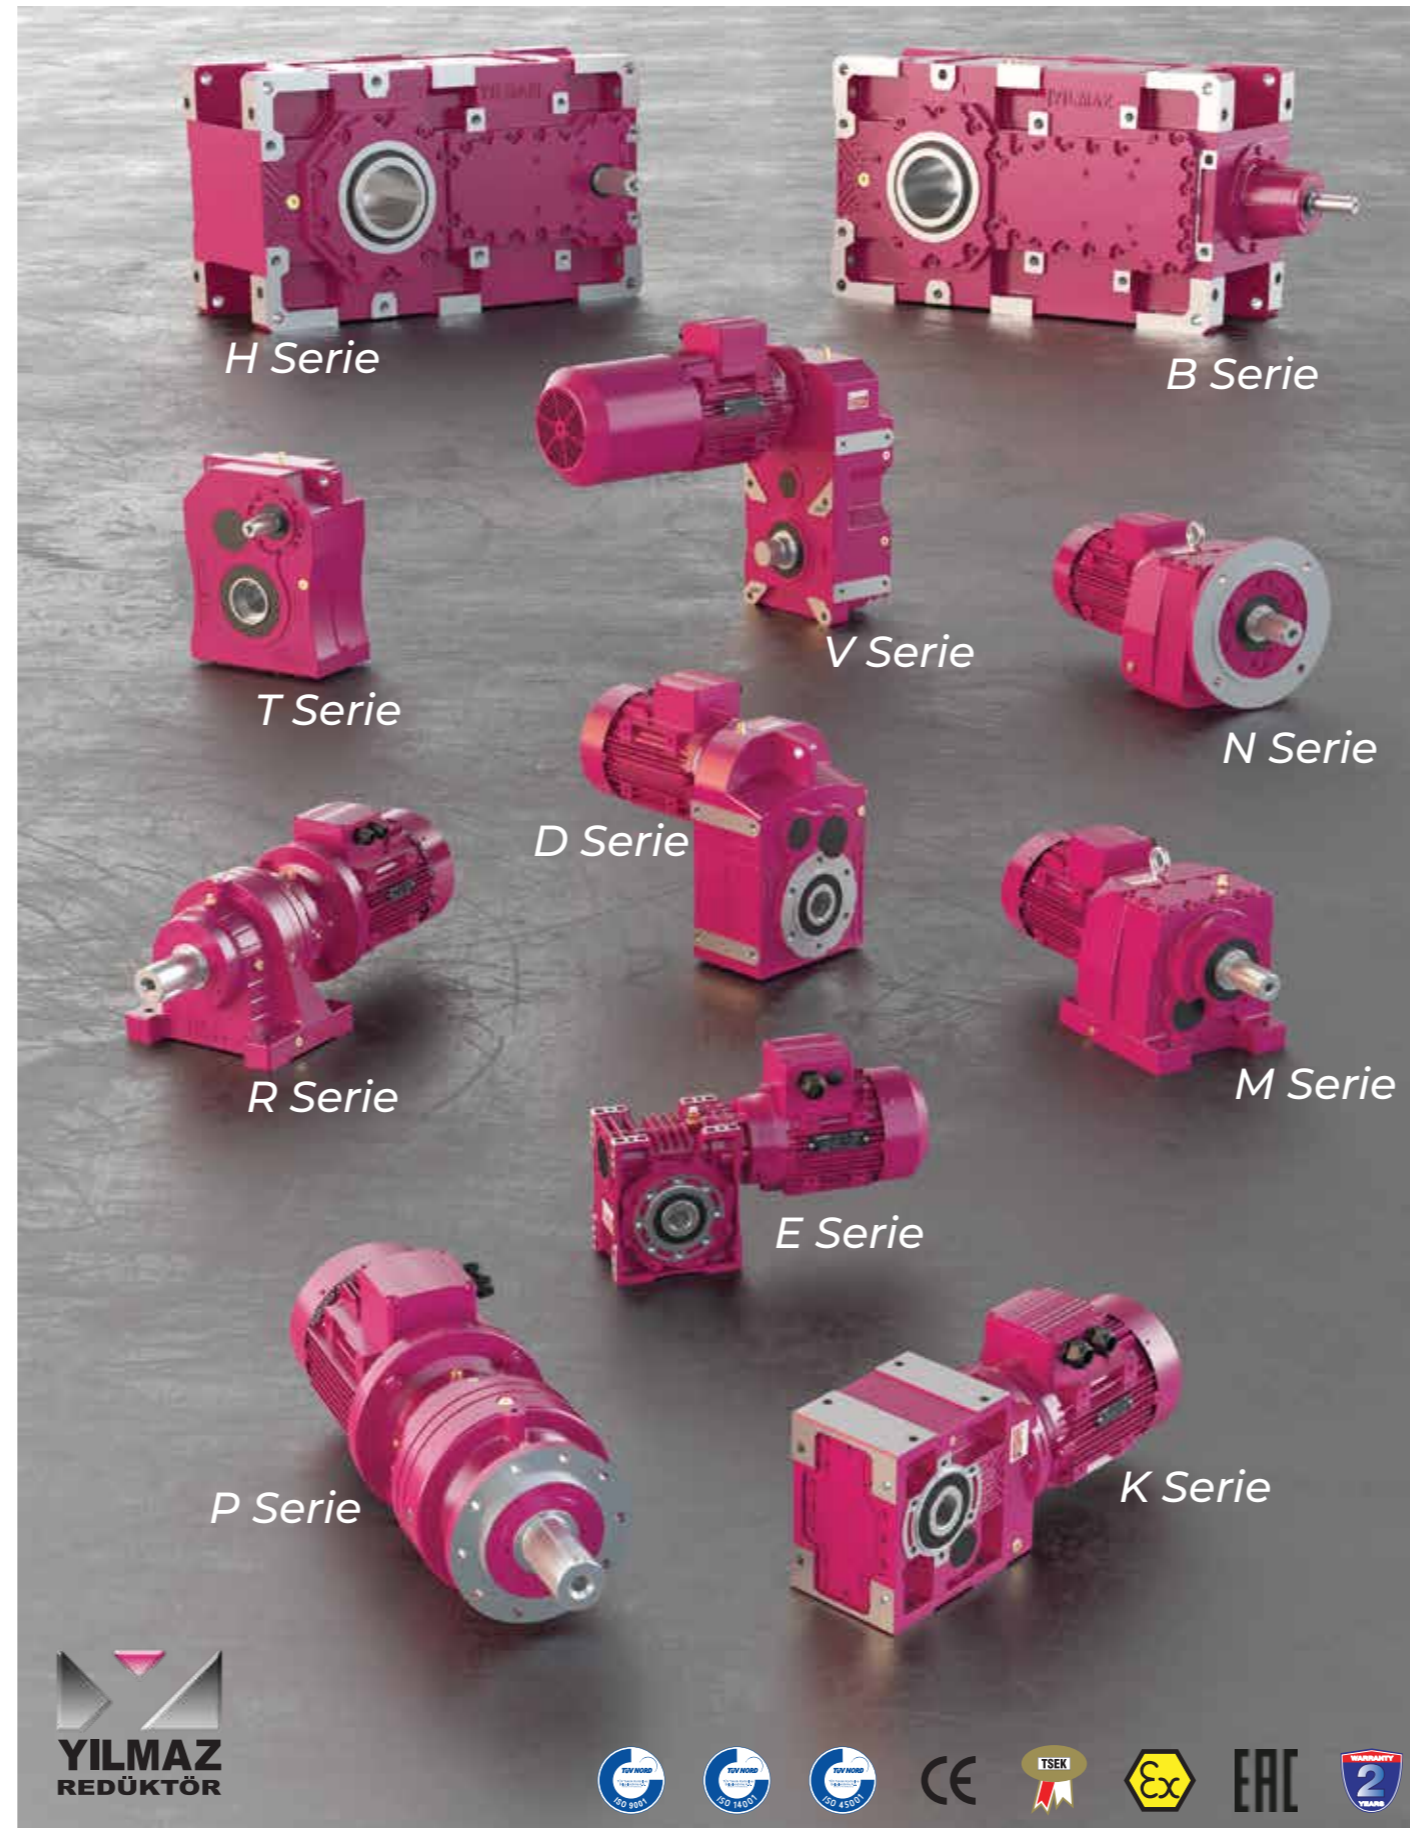

BY Serie Accessories

Performances

Gear Unit Sizes	BY1123	BY1323	BY1623
Ratio	12,14 - 32,07	12,69 - 29,21	14,01 - 31,71
Nominal Torque [Nm]	55.000	90.000	160.000
Motor Range [kW]*	110 - 160	250 - 315	400 - 500

*The motor power may varies according to the selected ratios.
Please consult us for proper gear unit selection.

Yılmaz Redüktör Sanayi ve Ticaret A.Ş.
Atatürk Mah. Lozan Cad. No: 17, 34522 Esenyurt - İstanbul / Turkey
Tel: +90 212 886 90 00
E-Mail: yilmaz@yr.com.tr

CONVEYOR GEAR UNITS

BY Series