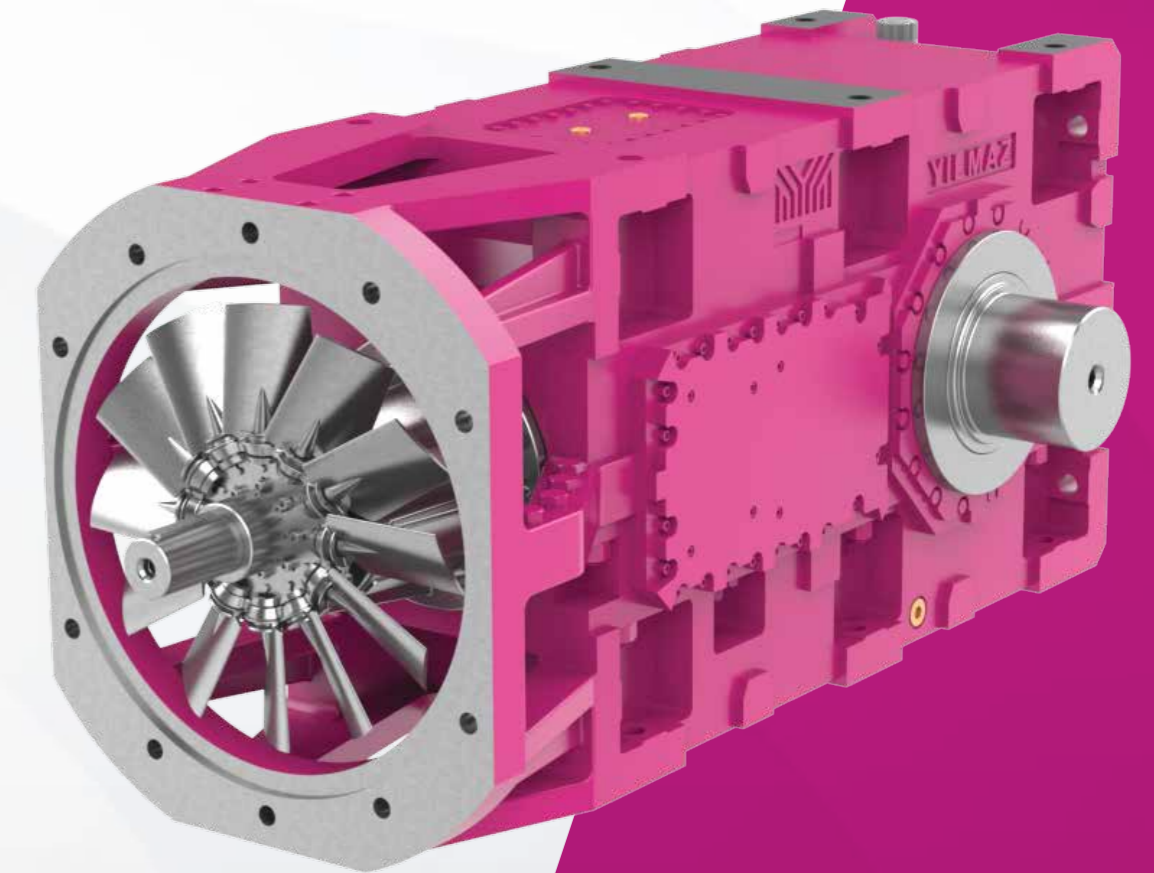

CONVEYOR GEAR UNITS

BY Series

GEAR UNIT SIZES

**110-160kW
1500rpm Motor**

BY1123

**250-315kW
1500rpm Motor**

BY1323

**400-500kW
1500rpm Motor**