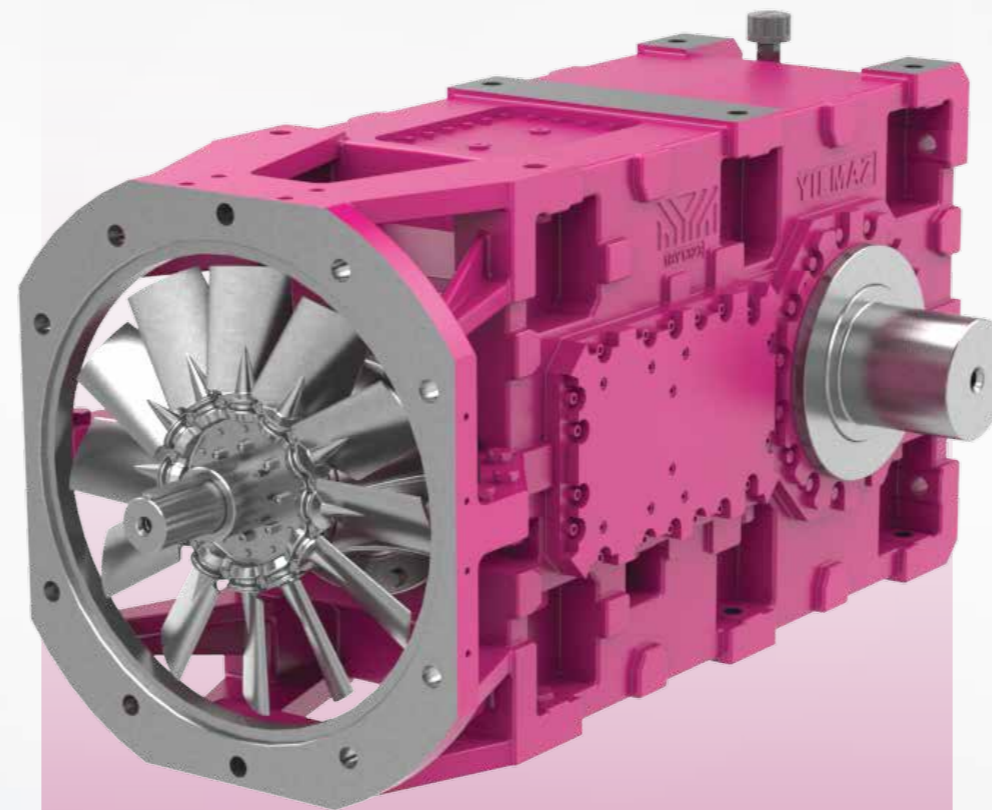

CONVEYOR GEAR UNITS

BY Series

GEAR UNIT SIZES

**110-160kW
1500rpm Motor**

BY1123

**250-315kW
1500rpm Motor**

BY1323

**400-500kW
1500rpm Motor**