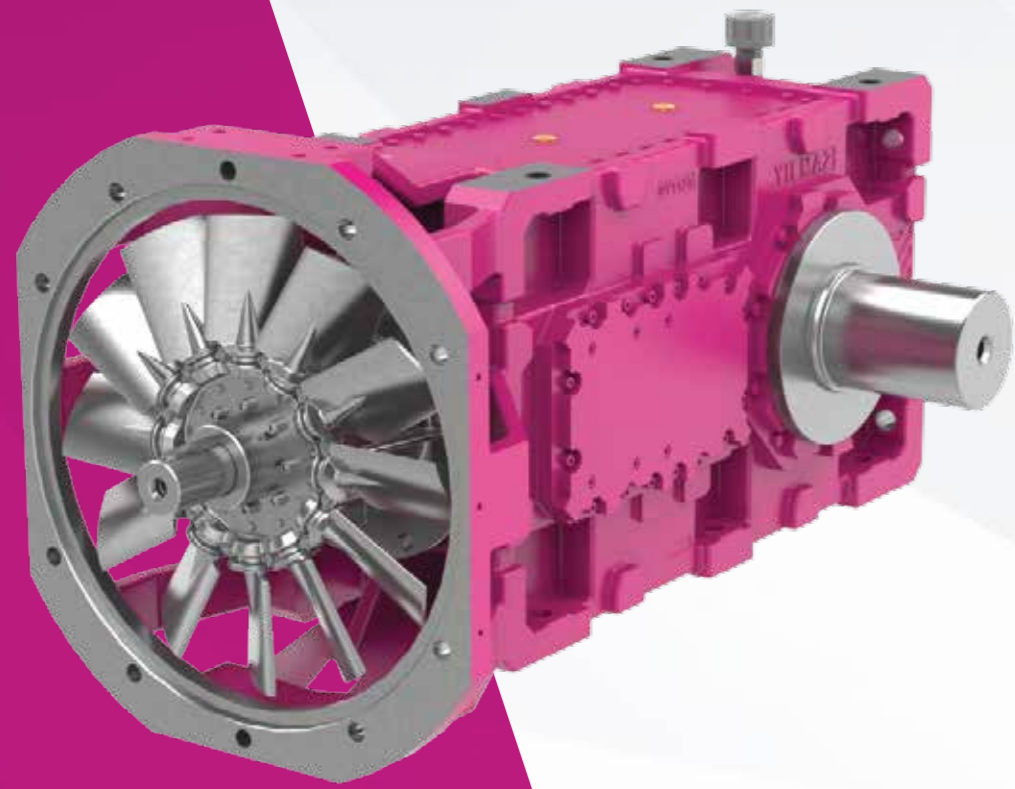

BY Serie Accessories

Performances

Gear Unit Sizes	BY1123	BY1323	BY1623
Ratio	12,14 - 32,07	12,69 - 29,21	14,01 - 31,71
Nominal Torque [Nm]	55.000	90.000	160.000
Motor Range [kW]*	110 - 160	250 - 315	400 - 500

CONVEYOR GEAR UNITS

BY Series

GEAR UNIT SIZES

**110-160kW
1500rpm Motor**

BY1123

**250-315kW
1500rpm Motor**

BY1323

**400-500kW
1500rpm Motor**