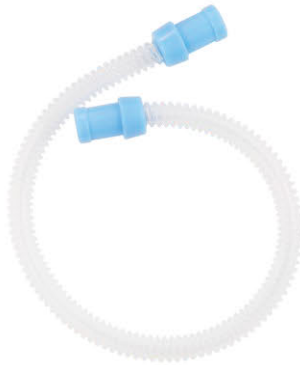

AC-001A

Anesthesia breathing
circuit 600mm
PC,Silicone