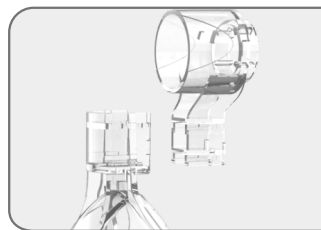

### Forehead stepless knob

- Independent innovation;
- Stepless knob design to fit forehead easily;
- Perfectly suit individual facial contour.

### Adjustable height

- 2 levels of height are available.