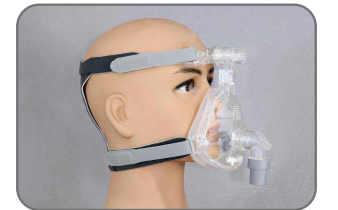

## Wearing Instructions

1 Put the headgear to an "inverted triangle" shape with the black side up; and then fasten the upper parts through the buckles on the top of the mask frame;

2 Rightly wear the mask on head and fix it;

3 Tie up the lower parts of the headgear to other two buckles;

4 Adjust the position of headgear and forehead pad to make the mask perfectly fit.