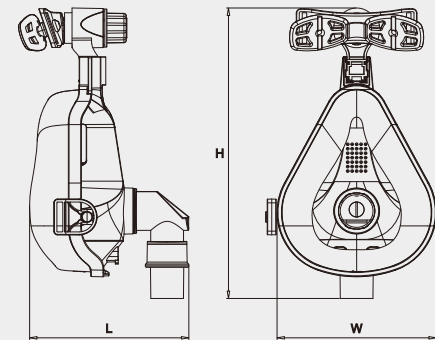

### Arc-buckle

- Curve buckle structure enables flexible rotation;
- Easy to attach, easy to adjust;

### 360° Rotary joint

- Flexible tubing positions are fulfilled;
- Free to change sleeping positions.

## Dimension Details

Dimension Size	H(mm)	W(mm)	L(mm)
Large	194.9	122	114.5
Medium	183.9	118	114.5
Small	175.9	110	112.5