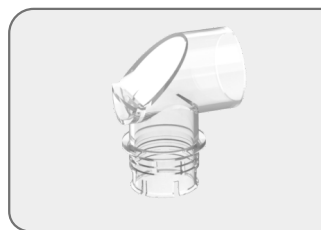

### Adjustable height

- 2 levels of height are available.

### Safety valve

- Anti-asphyxia safe design;
- Ensure greater sense of safety;

### Arc-buckle

- Curve buckle structure enables flexible rotation;
- Easy to attach, easy to adjust;

## Dimension Details

Dimension Size	H(mm)	W(mm)	L(mm)
Large	194.9	122	114.5
Medium	183.9	118	114.5
Small	175.9	110	112.5