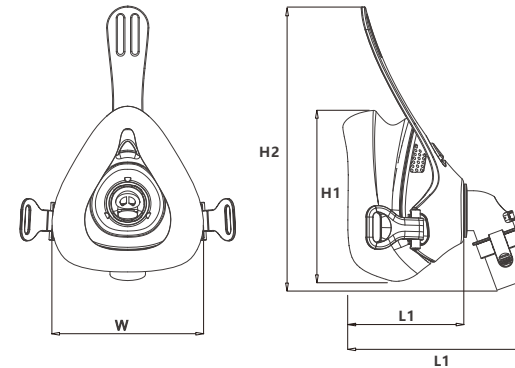

Dimension Details

Dimension Size	W(mm)	H1(mm)	H2(mm)	L1(mm)	L2(mm)
Large	95	114.6	170.5	73	113.8
Medium	95	102.9	170.5	72.7	113.5
Small	95	93.8	170.5	71.7	112.6

Note: allowable tolerance ± 10 mm

Wearing Instructions

1 Put the headgear to an "inverted triangle" shape with the black side up; and then fasten the upper parts through the buckles on the top of the mask frame;

2 Rightly wear the mask on head and fix it;

3 Tie up the lower parts of the headgear to other two buckles;