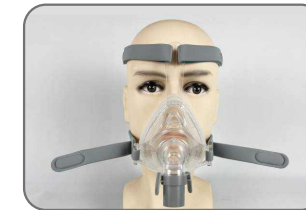

- The new forehead support bracket provides a flexible adjustment range.

Soft and Comfortable

- High-end Double Bubbles liquid silicone technology, softly fits the face, prevents air leakage, and enjoys comfortable breathing.
- Adaptive pleated silicone cushion, automatically adjust to fit face, relieve the pressure on bridge of nose.

Easy to use

- Headgear buckle can be quickly removed for easy wearing and removal.
- Headgear buckle can be quickly removed for easy wearing and removal.

Safe to use

- Medical grade odorless silica gel, safe material, feel free to use.
- Soft and skin-friendly headgear, passed BIOC test, suitable for sensitive skin.

Dimension Details

Dimension Size	W(mm)	H1(mm)	H2(mm)	L1(mm)	L2(mm)
Large	95	114.6	170.5	73	113.8
Medium	95	102.9	170.5	72.7	113.5
Small	95	93.8	170.5	71.7	112.6

Note: allowable tolerance ± 10 mm

Wearing Instructions

1 Put the headgear to an "inverted triangle" shape with the black side up; and then fasten the upper parts through the buckles on the top of the mask frame;

2 Rightly wear the mask on head and fix it;

3 Tie up the lower parts of the headgear to other two buckles;