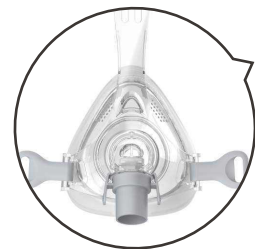

CPAP/BIPAP Masks

EaseFit FMII

Make breath naturally happen!

- Safe and comfortable;
- Three sizes are available;
- Multiple innovation patents;
- Suitable for various non-invasive ventilator.

Flexible and Lightweight

- The new forehead support bracket provides a flexible adjustment range.

Soft and Comfortable

- High-end Double Bubbles liquid silicone technology, softly fits the face, prevents air leakage, and enjoys comfortable breathing.
- Adaptive pleated silicone cushion, automatically adjust to fit face, relieve the pressure on bridge of nose.

Easy to use

- Headgear buckle can be quickly removed for easy wearing and removal.
- Headgear buckle can be quickly removed for easy wearing and removal.

Safe to use

- Medical grade odorless silica gel, safe material, feel free to use.
- Soft and skin-friendly headgear, passed BIOC test, suitable for sensitive skin.

1 Put the headgear to an "inverted triangle" shape with the black side up; and then fasten the upper parts through the buckles on the top of the mask frame;

2 Rightly wear the mask on head and fix it;

3 Tie up the lower parts of the headgear to other two buckles;