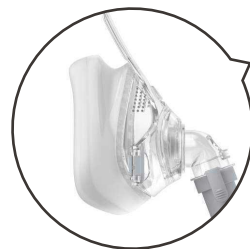

CPAP/BIPAP Masks

EaseFit FMII

Make breath naturally happen!

- Safe and comfortable;
- Three sizes are available;
- Multiple innovation patents;
- Suitable for various non-invasive ventilator.

Flexible and Lightweight

- The new forehead support bracket provides a flexible adjustment range.

Soft and Comfortable

- High-end Double Bubbles liquid silicone technology, softly fits the face, prevents air leakage, and enjoys comfortable breathing.
- Adaptive pleated silicone cushion, automatically adjust to fit face, relieve the pressure on bridge of nose.

Easy to use

- Headgear buckle can be quickly removed for easy wearing and removal.
- Headgear buckle can be quickly removed for easy wearing and removal.

Safe to use

- Medical grade odorless silica gel, safe material, feel free to use.
- Soft and skin-friendly headgear, passed BIOC test, suitable for sensitive skin.

1 Put the headgear to an "inverted triangle" shape with the black side up; and then fasten the upper parts through the buckles on the top of the mask frame;

2 Rightly wear the mask on head and fix it;

3 Tie up the lower parts of the headgear to other two buckles;