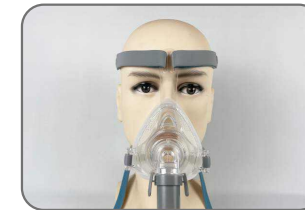

Easy to use

- Headgear buckle can be quickly removed for easy wearing and removal.
- Headgear buckle can be quickly removed for easy wearing and removal.

Safe to use

- Medical grade odorless silica gel, safe material, feel free to use.
- Soft and skin-friendly headgear, passed BIOC test, suitable for sensitive skin.

Dimension Details

Dimension Size	W(mm)	H1(mm)	H2(mm)	L1(mm)	L2(mm)
Large	95	114.6	170.5	73	113.8
Medium	95	102.9	170.5	72.7	113.5
Small	95	93.8	170.5	71.7	112.6

Note: allowable tolerance ± 10 mm

Wearing Instructions

1 Put the headgear to an "inverted triangle" shape with the black side up; and then fasten the upper parts through the buckles on the top of the mask frame;

2 Rightly wear the mask on head and fix it;

3 Tie up the lower parts of the headgear to other two buckles;