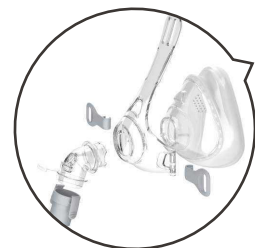

CPAP/BIPAP Masks

EaseFit FMII

Make breath naturally happen!

- Safe and comfortable;
- Three sizes are available;
- Multiple innovation patents;
- Suitable for various non-invasive ventilator.

Flexible and Lightweight

- The new forehead support bracket provides a flexible adjustment range.

Soft and Comfortable

- High-end Double Bubbles liquid silicone technology, softly fits the face, prevents air leakage, and enjoys comfortable breathing.
- Adaptive pleated silicone cushion, automatically adjust to fit face, relieve the pressure on bridge of nose.

Easy to use

- Headgear buckle can be quickly removed for easy wearing and removal.
- Headgear buckle can be quickly removed for easy wearing and removal.

Safe to use

- Medical grade odorless silica gel, safe material, feel free to use.
- Soft and skin-friendly headgear, passed BIOC test, suitable for sensitive skin.

1 Put the headgear to an "inverted triangle" shape with the black side up; and then fasten the upper parts through the buckles on the top of the mask frame;

2 Rightly wear the mask on head and fix it;

3 Tie up the lower parts of the headgear to other two buckles;