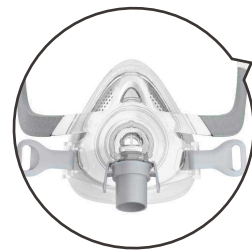

## EaseFit FMIIP

*Make breath naturally happen!*

- Safe and comfortable;
- Three sizes are available;
- Multiple innovation patents;
- Suitable for various non-invasive ventilator.

### Flexible and Lightweight

- Lightweight frame design, no forehead support, reduces eye occlusion, give wider field of vision.

### Soft and Comfortable

- High-end Double Bubbles liquid silicone technology, softly fits the face, prevents air leakage, and enjoys comfortable breathing.
- Adaptive pleated silicone cushion, automatically adjust to fit face, relieve the pressure on bridge of nose.