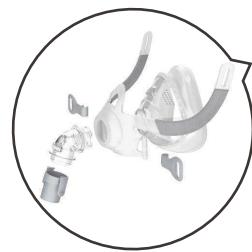

## EaseFit FMIIP

*Make breath naturally happen!*

- Safe and comfortable;
- Three sizes are available;
- Multiple innovation patents;
- Suitable for various non-invasive ventilator.

### Flexible and Lightweight

- Lightweight frame design, no forehead support, reduces eye occlusion, give wider field of vision.

### Soft and Comfortable

- High-end Double Bubbles liquid silicone technology, softly fits the face, prevents air leakage, and enjoys comfortable breathing.
- Adaptive pleated silicone cushion, automatically adjust to fit face, relieve the pressure on bridge of nose.