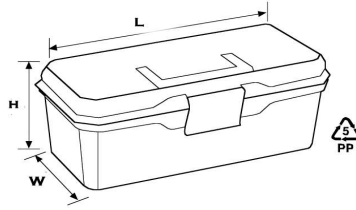

PORT-BAG®

Product Code

MD-S

Product Name

MODULO TOOLBOX S

Part \ Material

Product Dimensions

W (Width)

L (Length)

H (High)

338 mm

468 mm

148 mm

Weight (grams/ product)

1.680 gr

Body	Grey	PP, Copolymer
Lid	Grey	PP, Copolymer
Handle	Yellow	ABS
Clips	Yellow	ABS

Packaging Details

Package type

Carton Box

Pcs / package

4

L (Length)

476 mm

W (Width)

342 mm

H (High)

512 mm

Volume

0,083 m3

Shipment quantities (pcs)

20" DC

1.364