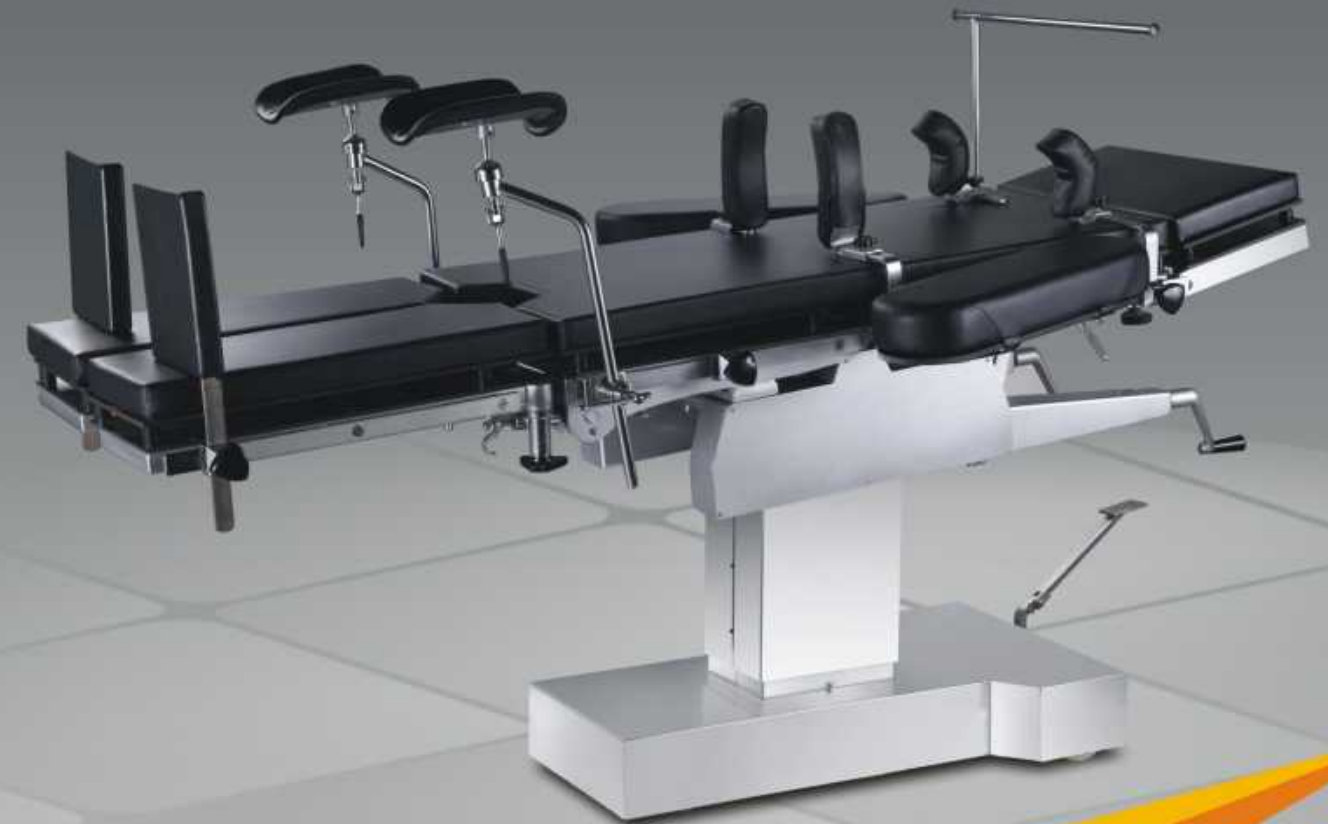

Your Ideal Operating
Table Supplier

Well Sold For 40 Years Worldwide
Meet The Basic Demands Of General Surgery

TECHARTMED®

Your Ideal Operating Table Supplier

Well Sold For 40 Years Worldwide
Meet The Basic Demands Of General Surgery

MT300

Manual Hydraulic
Operating Table

TECHARTMED®

NINGBO TECHART MEDICAL EQUIPMENT CO.,LTD

Add: No.99 South Hongtang Road Ningbo China 315033

Tel: +86-574-83076915

Fax: +86-574-87137656

E-mail: director@techartmed.com sales01@techartmed.com

sales02@techartmed.com sales03@techartmed.com

Web: www.techartmed.com

NINGBO TECHART MEDICAL EQUIPMENT CO., LTD