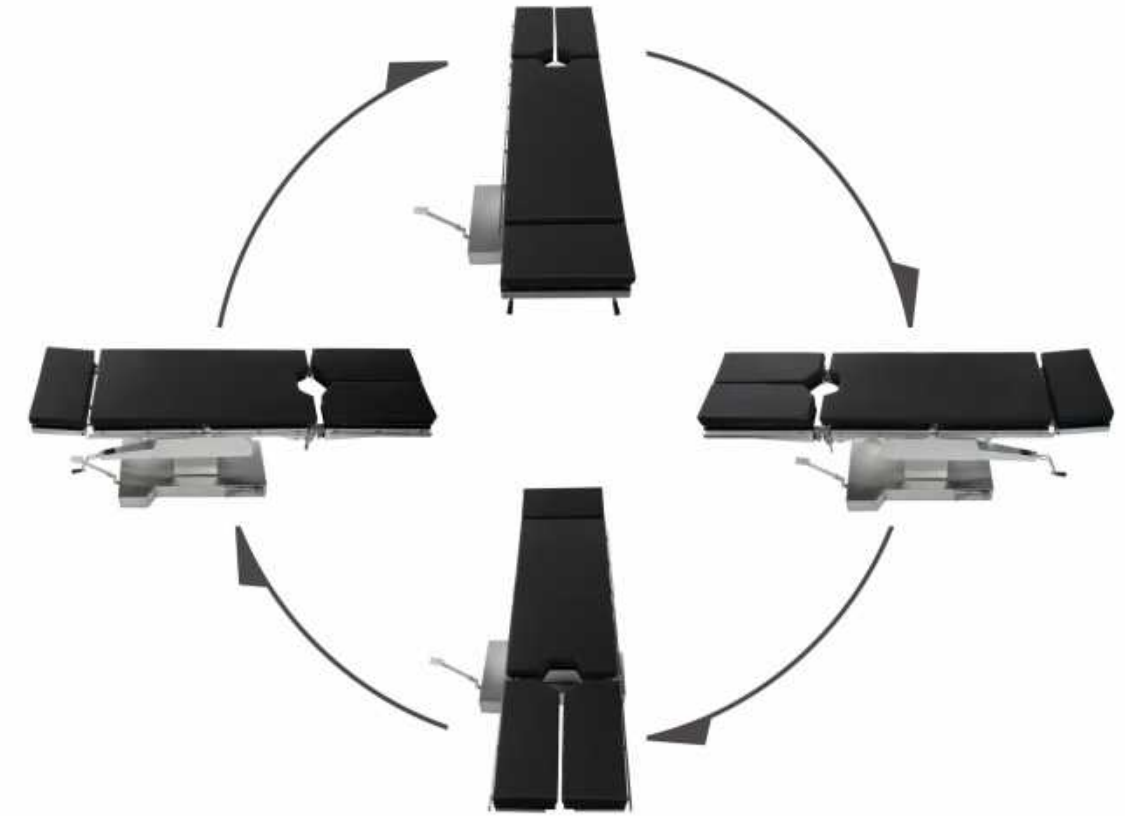

MT300 Manual Hydraulic Operating Table

MT300 is widely used in chest, Abdominal surgery, ENT, gynaecology and obstetrics, urology and orthopedics etc.

Hydraulic lift by foot pedal, head operated movements.

The base and column cover all made by premium 304 stainless steel.

Tabletop is made of composite laminate for X-ray, makes a high definition image.

DESCRIPTION ▶

- Table top can reach flex and reflex position by linkage movement.
- Optional kidney bridge.
- T shape stable base provide the doctor enough space for standing.
- Foot pedal brake, easy to operate.
- Elevation is control by the foot pedal, easy to control and operate.

Model	Site	Length	Width	Tabletop lowest height	Elevation range
MT300		≥2020mm	500mm	≤760mm	250mm

PARAMETER MT300 Manual Hydraulic Operating Table

Movements		Model:MT300
Tabletop trendelenburg	Reverse Trendelenburg	≥25°
	Trendelenburg	≥25°
Lateral Tilt (Left And Right)		≥20°
Head plate	Up	≥45°
	Down	≥70°
Back plate	Up	≥75°
	Down	≥15° (Linkage)
Flex(linkage)		≥135°
Leg plate	Up	≥15°
	Down	≥90°
	Outward	≥90°
Kidney Bridge Elevation		≥110 mm