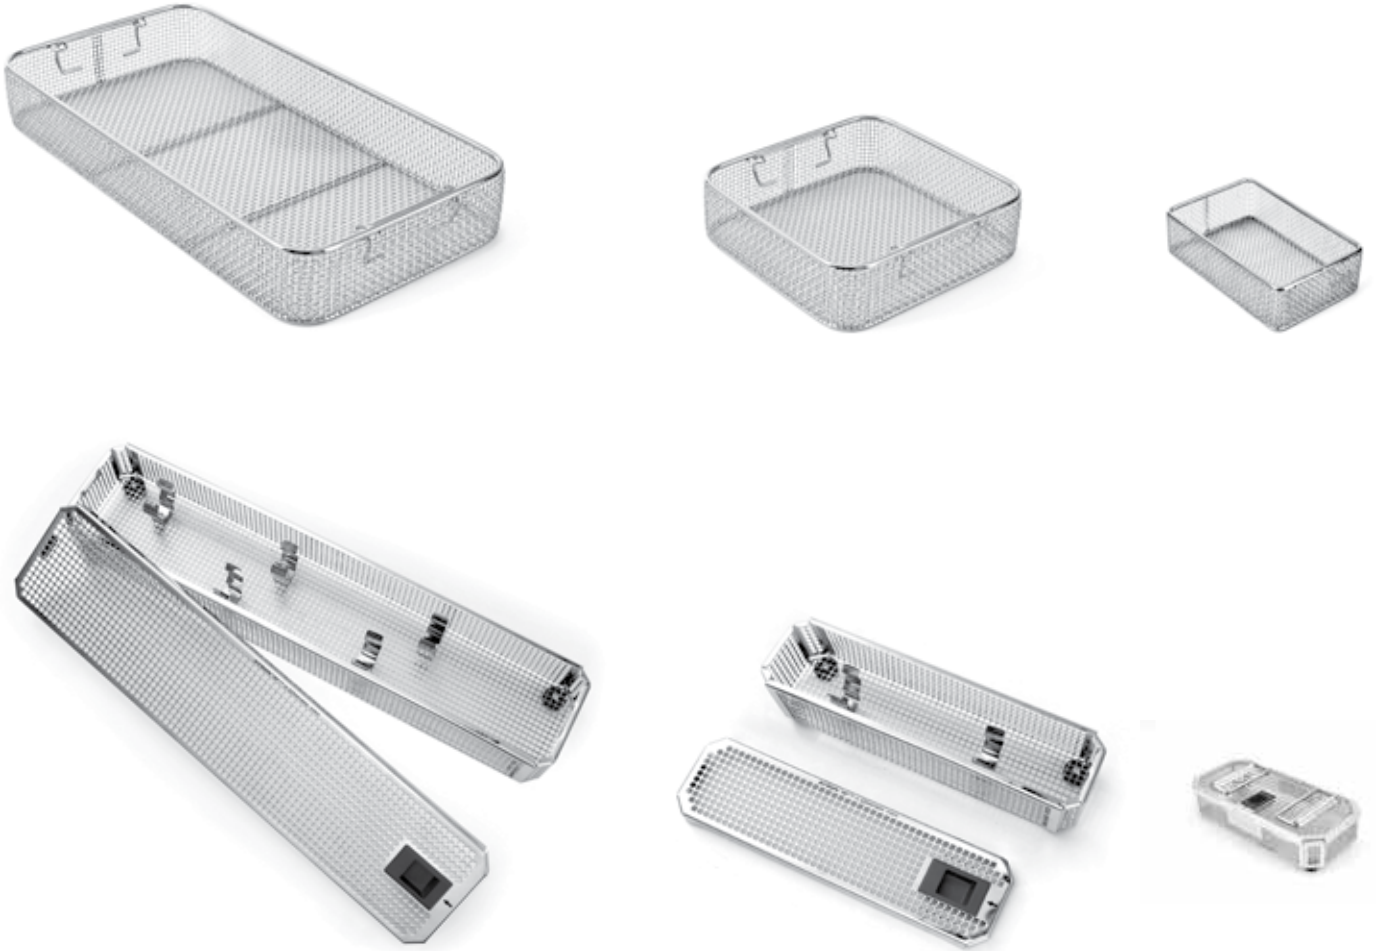

Possibility to manufacture our wire mesh and perforated sheet baskets as per your required size & model

Please contact for detailed information.

*Kirazlık Mah.Örnek San.Sit.1029 Sk. No:33,
TEKKEKÖY / SAMSUN / TURKEY*

+90 362 275 11 68

www.orsamtip.com.tr

+90 553 311 73 07

*info@orsamtip.com.tr
sales@orsamtip.com.tr*