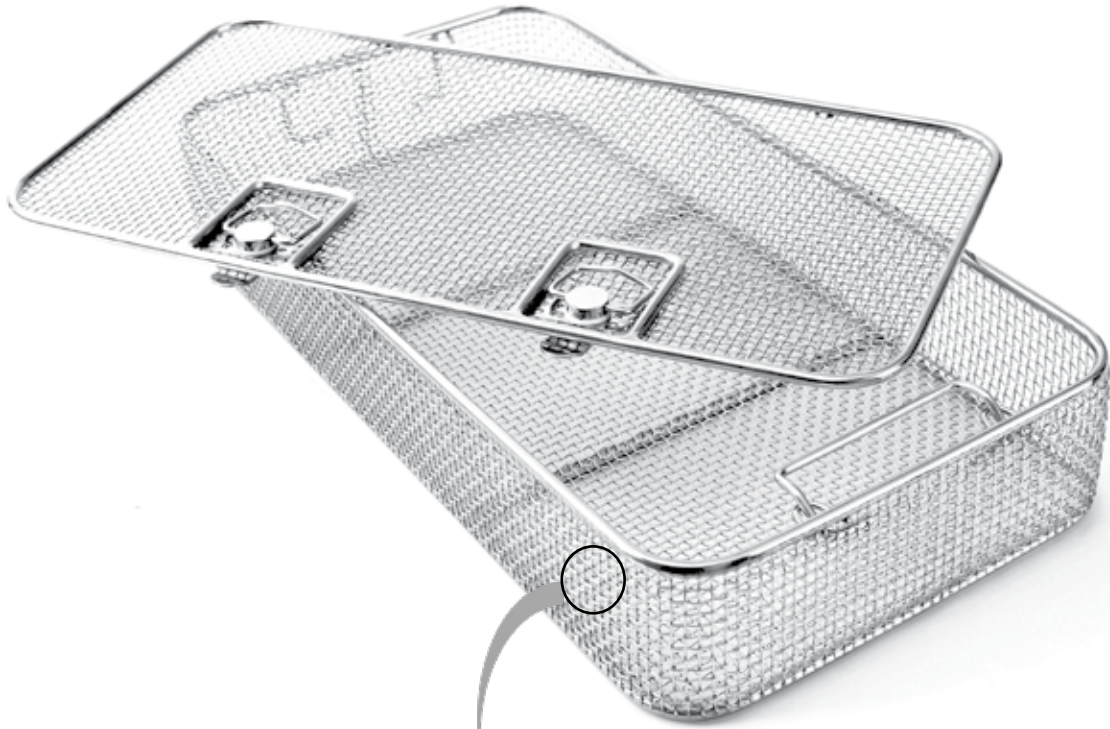

BASKET FOR STERILE CONTAINER SYSTEMS

BASKETS

1-BASKET MADE FROM STAINLESS STEEL WIRE

Mesh grid

WIRE BASKET WITH LID

code	outside dimension
OW 011.03	540 x 245 h:35 mm
OW 011.05	540 x 245 h:55 mm
OW 011.07	540 x 245 h:75 mm
OW 011.10	540 x 245 h:105 mm
OW 011	ONLY LID, for baskets