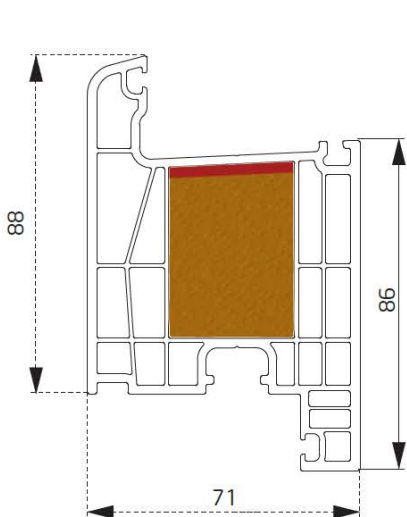

Sherwood
Sherwood

Antrasit
Anthracite

Vizon
Mink

ANA PROFİLLER / MAIN PROFILES

PDR0160BY
Kasa Profili
Frame Profile

PDR0860BY
Pervazlı Kasa Profili
Casing Frame Profile

PDR0260BY
Kanat Profili
Sash Profile

PDR0760BY
Damlalıklı Kanat Profili
Drained Sash Profile

PDR0360BY
Orta Kayıt Profili
Mullion Profile

PDR5260BY
Dışa Kanat Profili
Outside Sash Profile

PDR0460BY
Kapı Profili
Opening Door Profile

PDR0560BY
Dışa Açılım Kapı Profili
Outside Opening Door Profile

PDR1360BY
Stümp Profili
Stump Profile