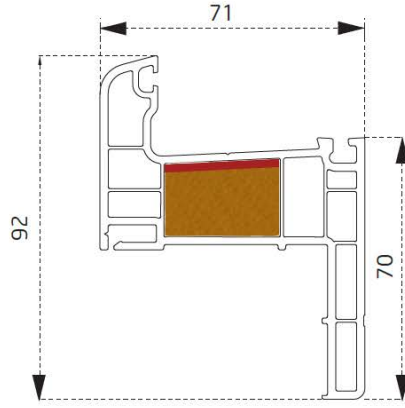

Sherwood
Sherwood

Antrasit
Anthracite

Vizon
Mink

ANA PROFİLLER / MAIN PROFILES

PDR0160BY
Kasa Profili
Frame Profile

PDR0860BY
Pervazlı Kasa Profili
Casing Frame Profile

PDR0260BY
Kanat Profili
Sash Profile

PDR0760BY
Damlalıklı Kanat Profili
Drained Sash Profile

PDR0360BY
Orta Kayıt Profili
Mullion Profile

PDR5260BY
Dışa Kanat Profili
Outside Sash Profile

PDR0460BY
Kapı Profili
Opening Door Profile

PDR0560BY
Dışa Açılım Kapı Profili
Outside Opening Door Profile

PDR1360BY
Stümp Profili
Stump Profile