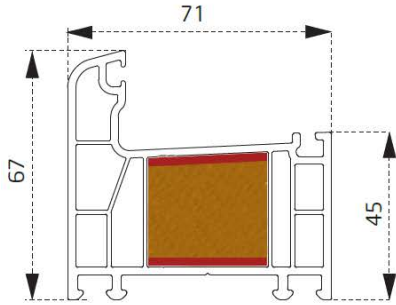

Sherwood
Sherwood

Antrasit
Anthracite

Vizon
Mink

ANA PROFİLLER / MAIN PROFILES

PDR0160BY
Kasa Profili
Frame Profile

PDR0860BY
Pervazlı Kasa Profili
Casing Frame Profile

PDR0260BY
Kanat Profili
Sash Profile

PDR0760BY
Damlalıklı Kanat Profili
Drained Sash Profile