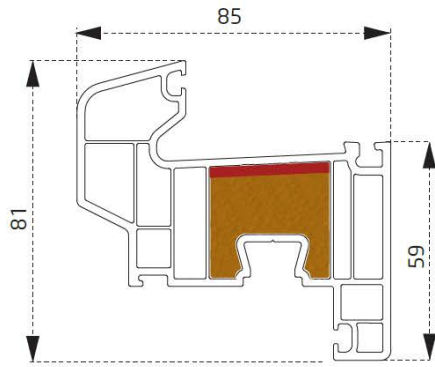

Sherwood
Sherwood

Antrasit
Anthracite

Vizon
Mink

ANA PROFİLLER / MAIN PROFILES

PDR0160BY
Kasa Profili
Frame Profile

PDR0860BY
Pervazlı Kasa Profili
Casing Frame Profile

PDR0260BY
Kanat Profili
Sash Profile

PDR0760BY
Damlalıklı Kanat Profili
Drained Sash Profile

PDR0360BY
Orta Kayıt Profili
Mullion Profile

PDR5260BY
Dışa Kanat Profili
Outside Sash Profile

PDR0460BY
Kapı Profili
Opening Door Profile

PDR0560BY
Dışa Açılım Kapı Profili
Outside Opening Door Profile

PDR1360BY
Stümp Profili
Stump Profile