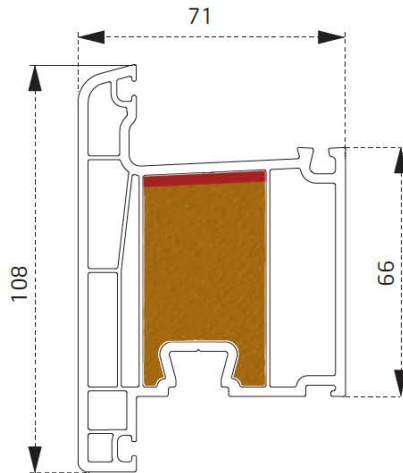

Sherwood
Sherwood

Antrasit
Anthracite

Vizon
Mink

ANA PROFİLLER / MAIN PROFILES

PDR0160BY
Kasa Profili
Frame Profile

PDR0860BY
Pervazlı Kasa Profili
Casing Frame Profile

PDR0260BY
Kanat Profili
Sash Profile

PDR0760BY
Damlalıklı Kanat Profili
Drained Sash Profile

PDR0360BY
Orta Kayıt Profili
Mullion Profile

PDR5260BY
Dışa Kanat Profili
Outside Sash Profile

PDR0460BY
Kapı Profili
Opening Door Profile

PDR0560BY
Dışa Açılım Kapı Profili
Outside Opening Door Profile

PDR1360BY
Stümp Profili
Stump Profile