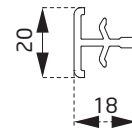

PDR2160BY
30 mm Cam Çıtası
30 mm Glazing Bead

YARDIMCI PROFİLLER / AUXILIARY FILES

PTS3660BY
Dekoratif Pervaz Profili
Decorative Casing Profile

PDR3760BY
Kasa Yükseltme Profili
Frame Joint Profile

PDR2760BY
Köşe Dönüş Adaptörü
Corner Adapter

PTS3160B
Asimetrik T
T Covering

PDR2960BY
45° Köşe Dönüş Adaptörü
45° Corner Angle Adapter

PTS3560B
Pervaz Profili
Casing Profile

PDR3060BY
90° Köşe Dönüş Adaptörü
90° Corner Angle Adapter

PEX2860B
60' Boru Profil
60' Pipe Profile