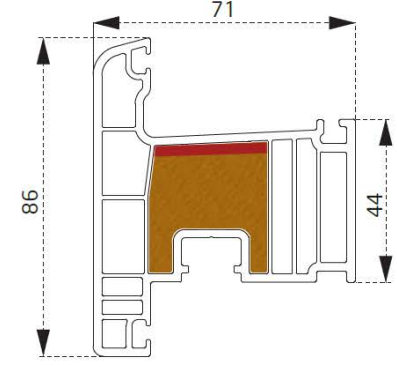

Sherwood
Sherwood

Antrasit
Anthracite

Vizon
Mink

ANA PROFİLLER / MAIN PROFILES

PDR0160BY
Kasa Profili
Frame Profile

PDR0860BY
Pervazlı Kasa Profili
Casing Frame Profile

PDR0260BY
Kanat Profili
Sash Profile

PDR0760BY
Damlalıklı Kanat Profili
Drained Sash Profile

PDR0360BY
Orta Kayıt Profili
Mullion Profile

PDR5260BY
Dışa Kanat Profili
Outside Sash Profile

PDR0460BY
Kapı Profili
Opening Door Profile

PDR0560BY
Dışa Açılım Kapı Profili
Outside Opening Door Profile

PDR1360BY
Stümp Profili
Stump Profile