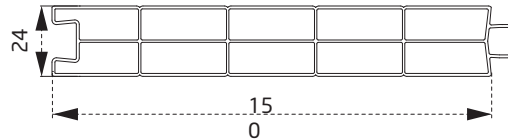

PTS2360B
24 mm lambri
24 mm paneling