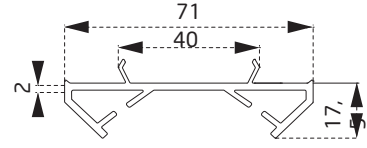

PDR2160BY
30 mm Cam Çıtası
30 mm Glazing Bead

YARDIMCI PROFİLLER / AUXILIARY FILES

PTS3660BY
Dekoratif Pervaz Profili
Decorative Casing Profile

PDR3760BY
Kasa Yükseltme Profili
Frame Joint Profile

PDR2760BY
Köşe Dönüş Adaptörü
Corner Adapter