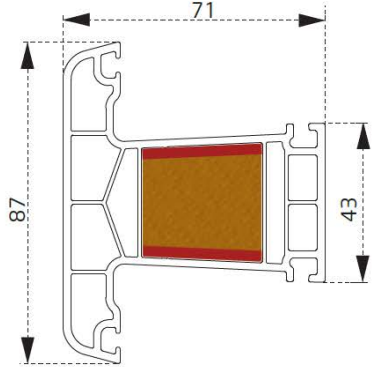

Sherwood
Sherwood

Antrasit
Anthracite

Vizon
Mink

ANA PROFİLLER / MAIN PROFILES

PDR0160BY
Kasa Profili
Frame Profile

PDR0860BY
Pervazlı Kasa Profili
Casing Frame Profile

PDR0260BY
Kanat Profili
Sash Profile

PDR0760BY
Damlalıklı Kanat Profili
Drained Sash Profile