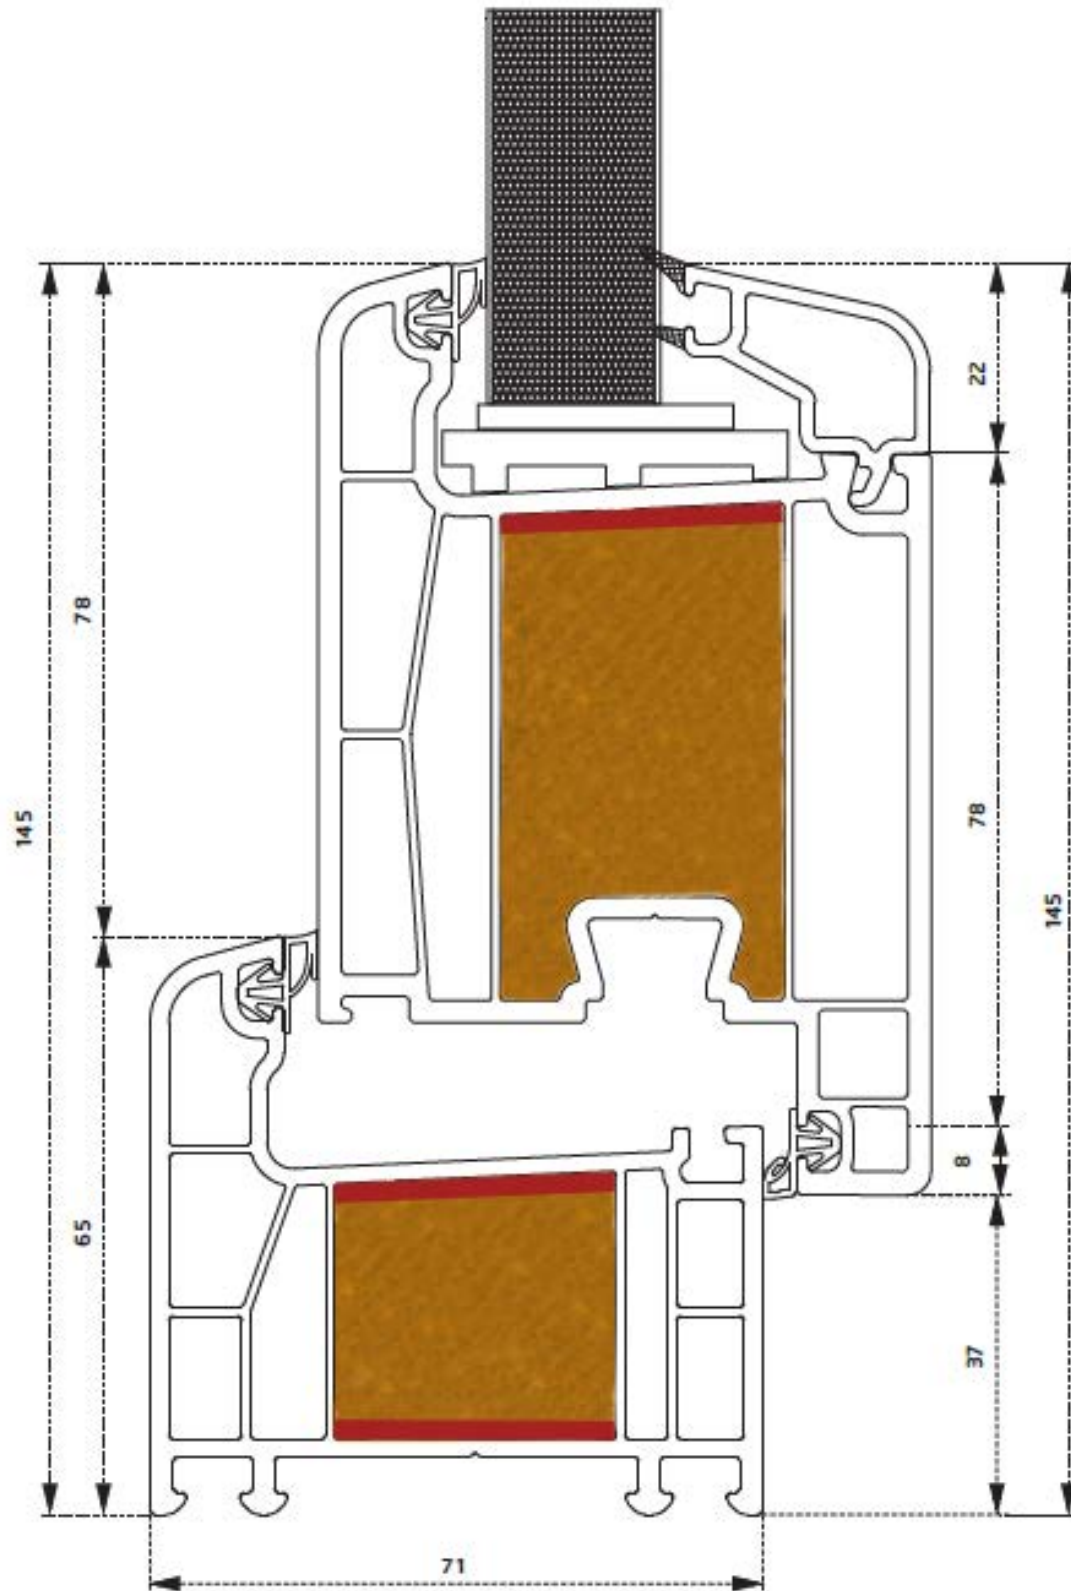

PTS2460B
İnce Bağ
Coupling Profile

PTS2260B
20 mm lambri
20 mm paneling

PTS2360B
24 mm lambri
24 mm paneling

BİRLEŞİM DETAYI / COMBINATION DETAIL

BİRLEŞİM DETAYI / COMBINATION DETAIL

KräftZunde[®] **acouple**

uPVC Window & Door System

A series of horizontal dotted lines for writing, arranged in a column on the right side of the page.

FABRİKA :

**2. ORGANİZE SANAYİ BÖLGESİ, HAVAALANI YOLU 4. KM
YEŞİLYURT / MALATYA / TÜRKİYE**