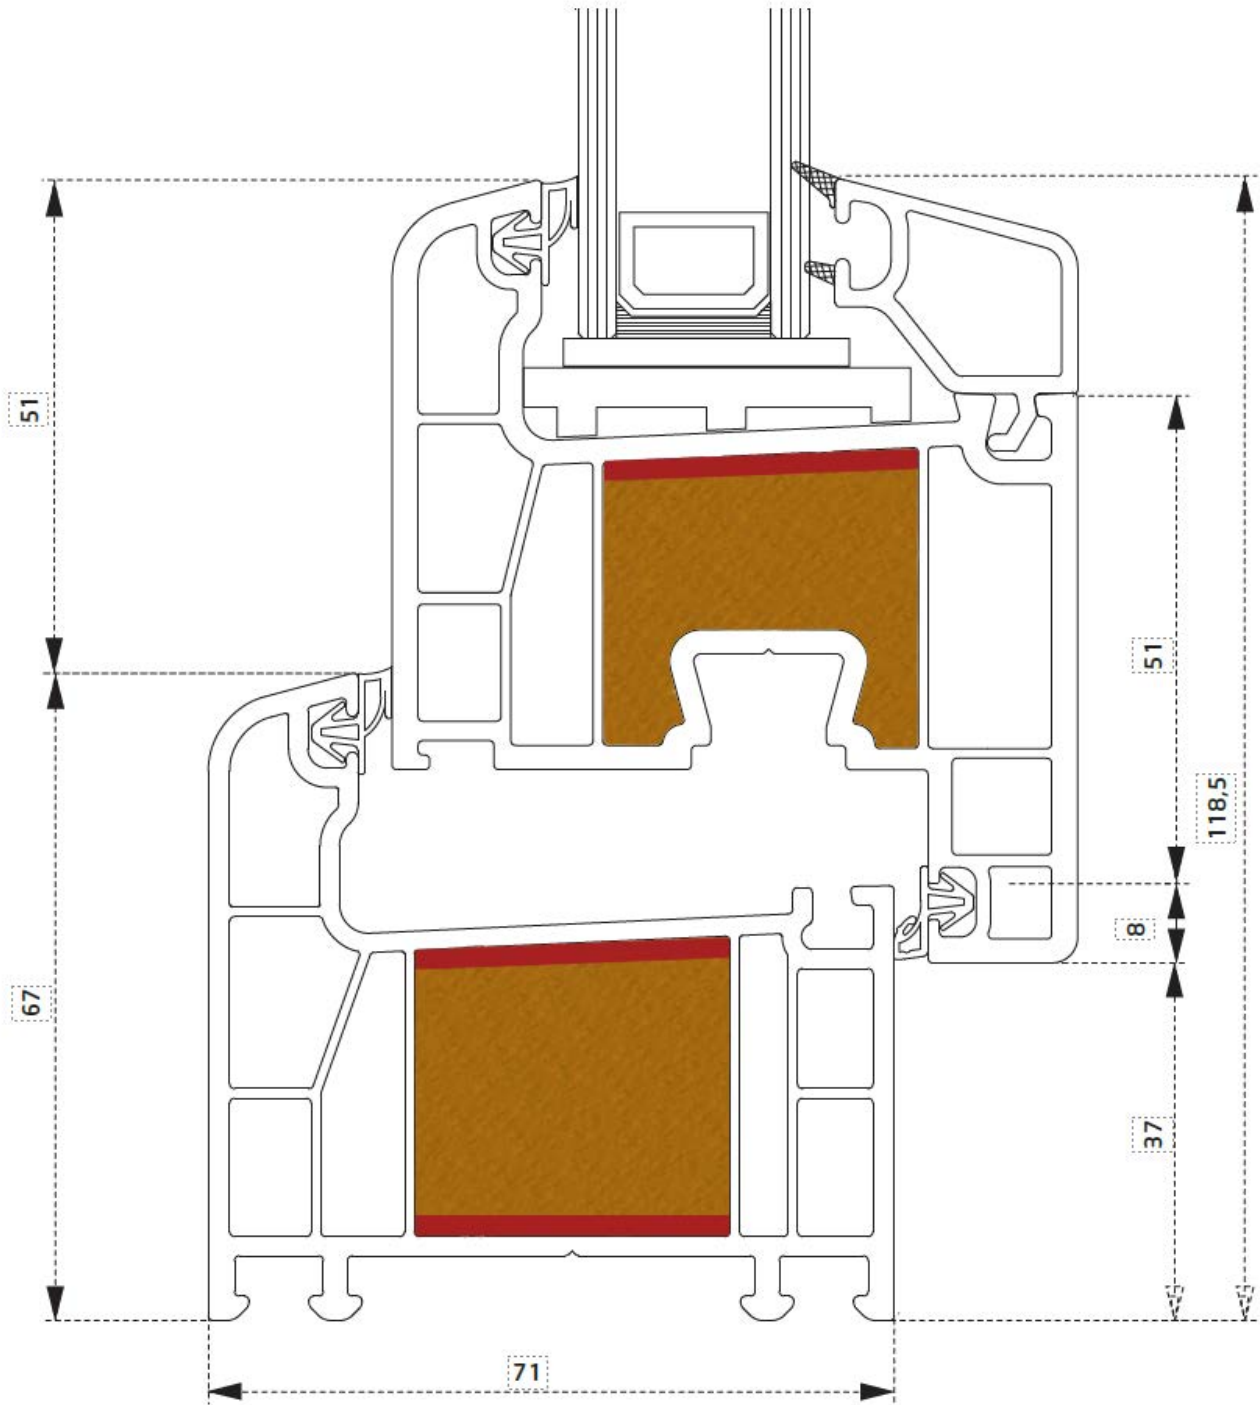

PTS2460B
İnce Bağ
Coupling Profile

PTS2260B
20 mm lambri
20 mm paneling

PTS2360B
24 mm lambri
24 mm paneling

BİRLEŞİM DETAYI / COMBINATION DETAIL

BİRLEŞİM DETAYI / COMBINATION DETAIL

KräftZunde[®] **acouple**

uPVC Window & Door System

A series of horizontal dotted lines for writing, arranged in a column on the right side of the page.

FABRİKA :

**2. ORGANİZE SANAYİ BÖLGESİ, HAVAALANI YOLU 4. KM
YEŞİLYURT / MALATYA / TÜRKİYE**