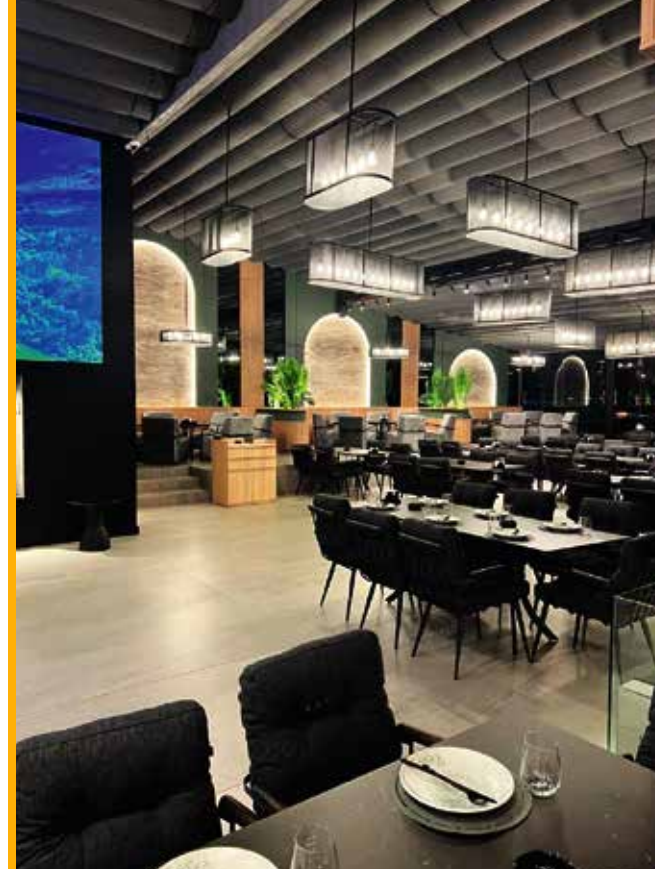

/// HORIZONTAL WAVY CURTAIN