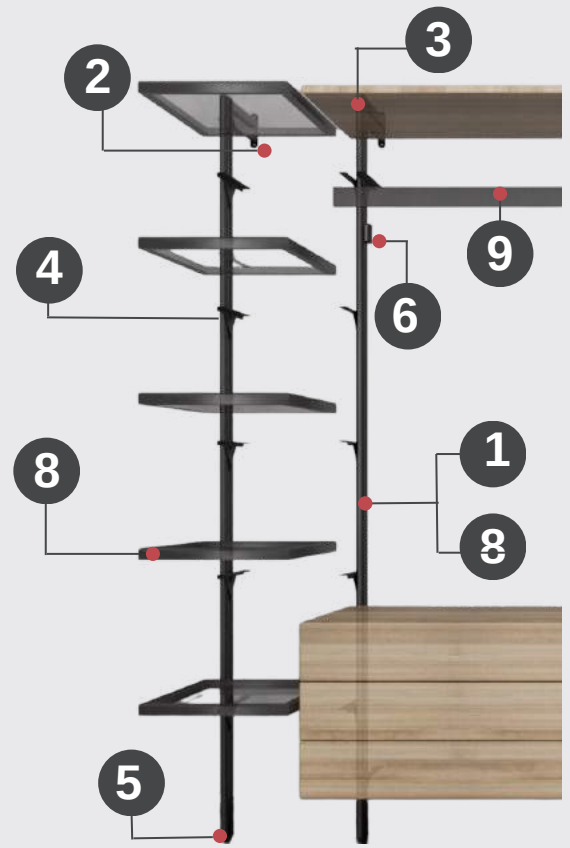

ELEGANCE

accessories

Minimalist and Elegance
**Walk-in Closet
& Shelf System**

Easy Assembling

The Elegance system allows the installation of a large number of products with two allen screws, four fasteners and two profiles.

ELEGANCE

accessories

CODE:21.90

WALL-CEILING AND FLOOR CONNECTION

After being fixed to the profile, it can be fixed to the wall, ceiling or wooden surfaces by screwing.

HANGER SUPPORT

CODE:21.95

Unique and specially designed for Elegance Rectangular hanger profiles.

CODE:21.91

TOP AND MIDDLE PROFILE CONNECTION

90-degree top profile and centre support profile connection.

LEG CONNECTION

CODE:21.92

Adjustable foot connection on unstable floors after the profile is fixed.

CODE

21.77

21.72

21.71

ELEGANCE

accessories

17.06.30.01

Rectangle aluminum hanger (Rob)
Profile with the ready-to-LED canal.
The standard length is 300 cm.
Complimentary items Rob Supports ,
Anti-slip fuse and LED Cap