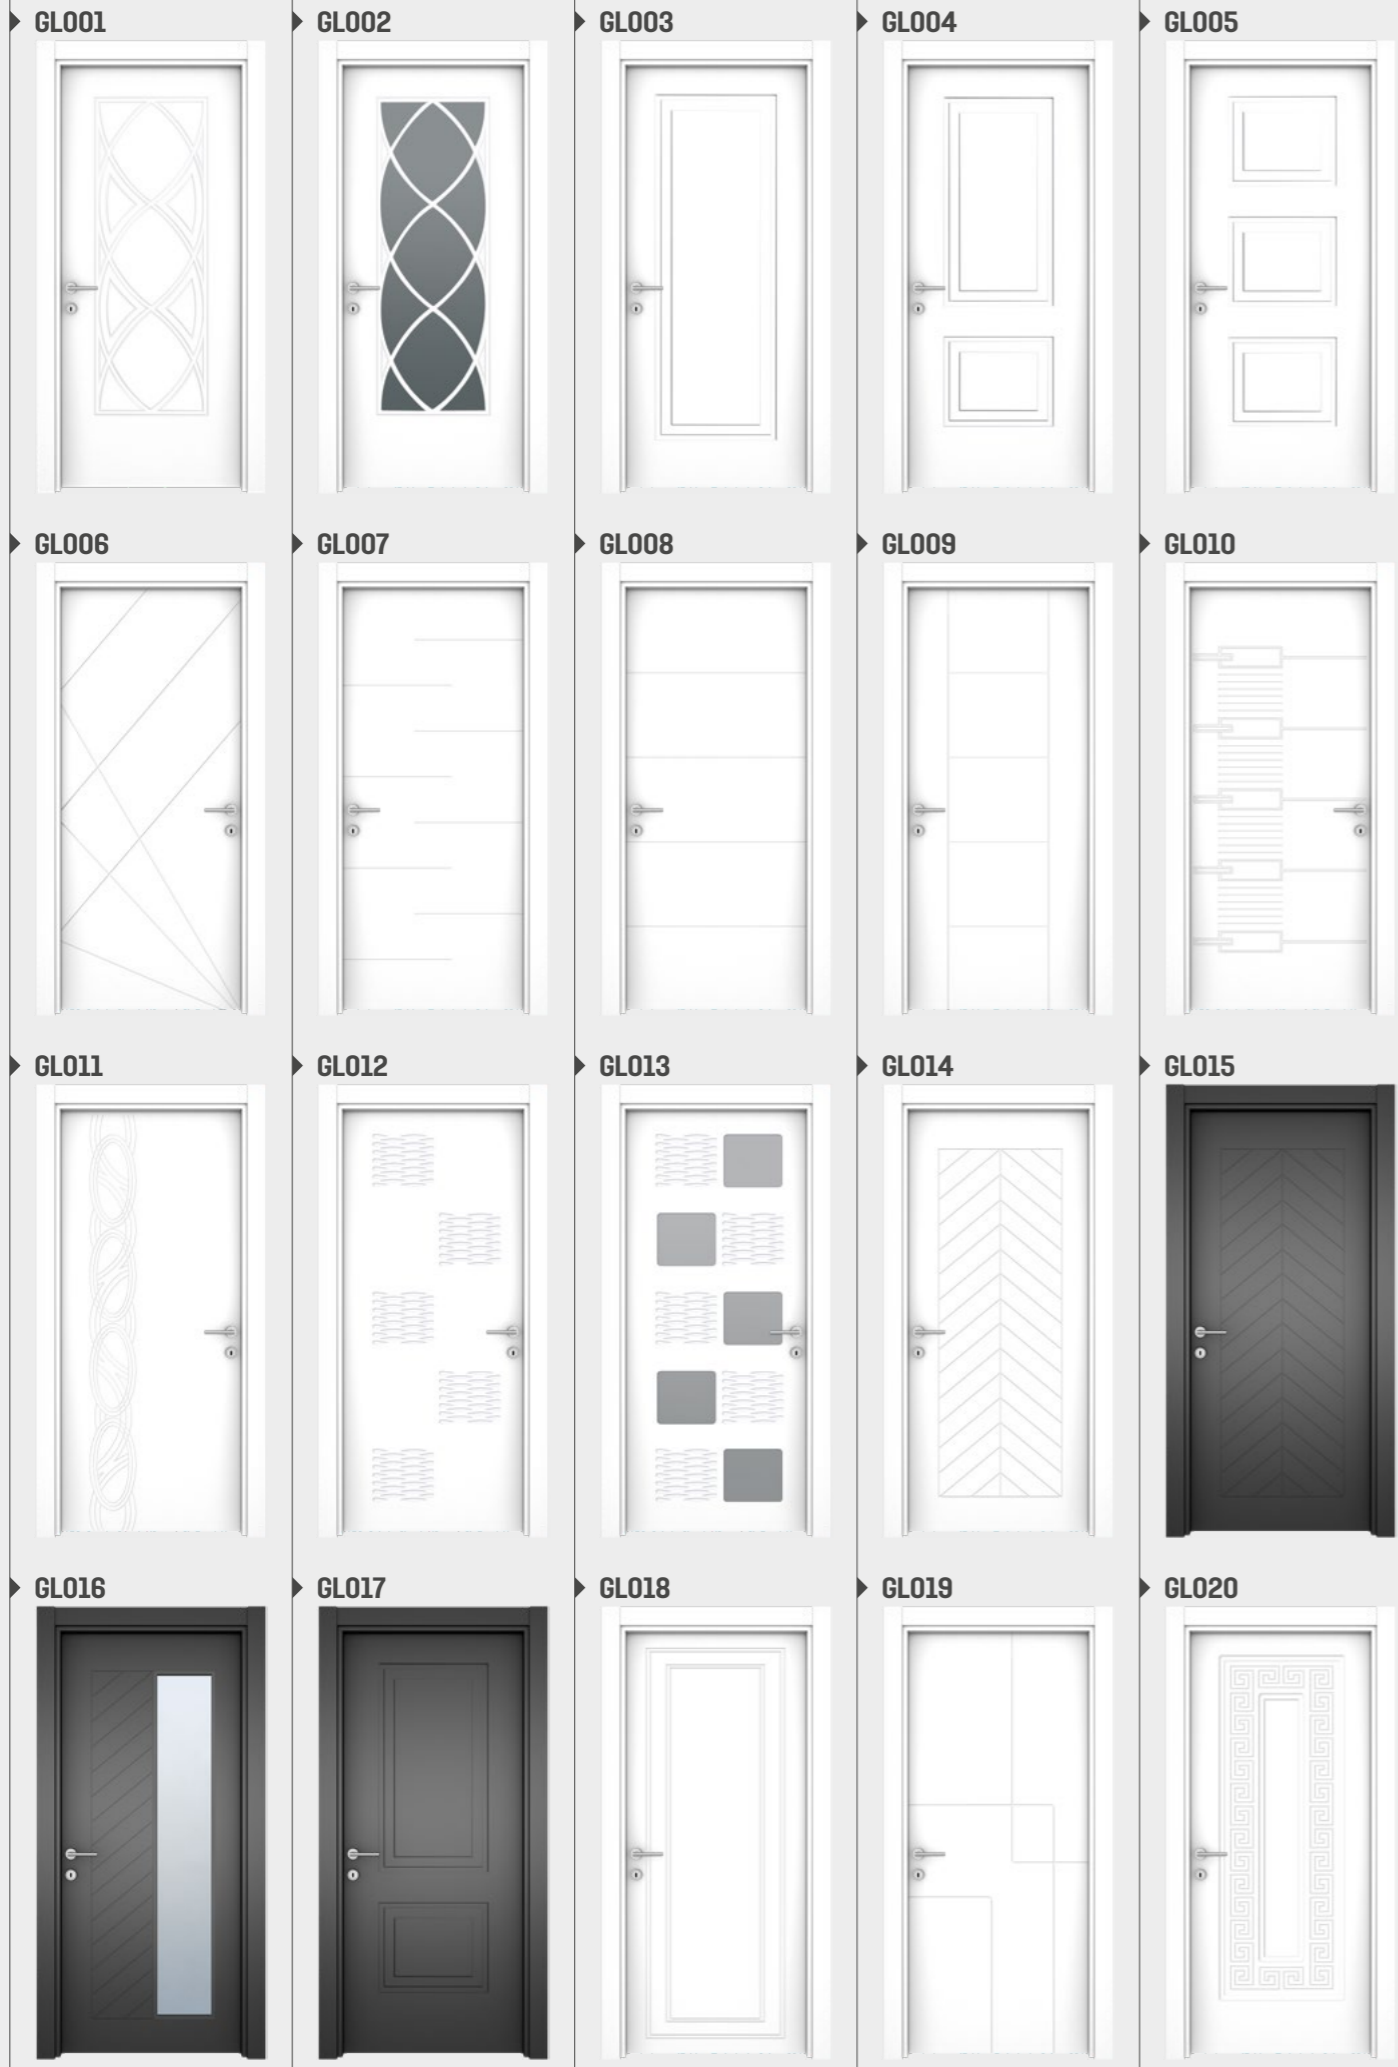

LACQUER SERIES

FRAME MODELS

Flat Frame Size

Thickness mm	Width mm	Length mm
36	100	2100
36	120	2100
36	140	2100
36	160	2100
36	180	2100
36	200	2100
36	220	2100
36	240	2100

Curved Frame Size

Thickness mm	Width mm	Length mm
36	100	2100
36	120	2100
36	140	2100
36	160	2100
36	180	2100
36	200	2100
36	220	2100
36	240	2100

Adjustable Frame Size

Thickness mm	Width mm	Length mm
36	140-230	2100

DOOR ARCHITRAVE

Adjustable Curved Architrave
Nail Width 3 cm

Thickness mm	Width mm	Length mm
18	80	2200

Curved Architrave Model 1
Nail Width 3 cm

Thickness mm	Width mm	Length mm
9	80-100	2200
12	80-100	2200
18	80-100	2200

Curved Architrave Model 2
Nail Width 3 cm

Thickness mm	Width mm	Length mm
18	100	2200

Curved Architrave Model 3
Nail Width 3 cm

Thickness mm	Width mm	Length mm
12	100	2200
18	100	2200

GLAZING BEADS AND SKIRTING

Flat Glazing Beads

Thickness mm	Width mm	Length mm
22	22	2100

Closure Cheetah

Thickness mm	Width mm	Length mm
8	30	2100

Skirting

Thickness mm	Width mm	Length mm
9	80	2800
12	80	2800

Pvc Edge Band

Thickness mm	Width mm	Length m
0,80	48	150