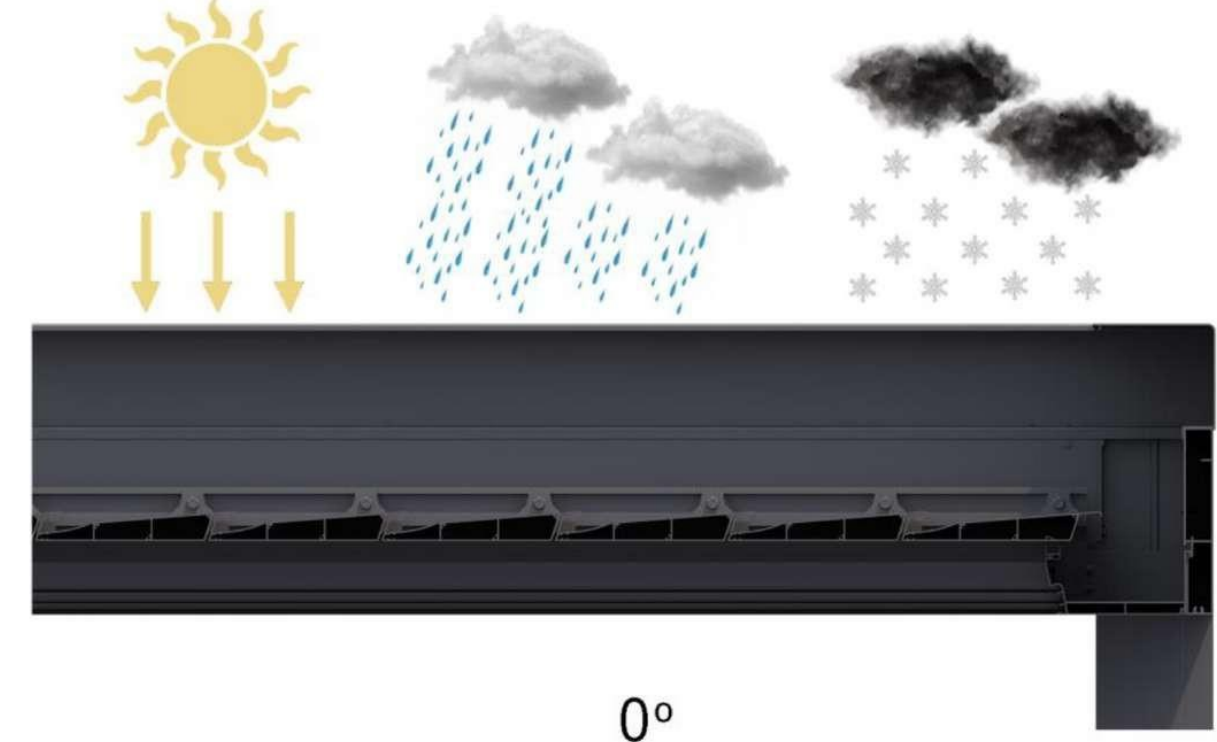

Provides maximum air using of the pergola at different times, maximum air pergola at different times provides usage.

45°

Güneş ışığının girmesine izin verir, yine de aydınlatmayı kontrol eder.
Allows the sunlight to enter, still controls the lighting

Provides maximum air using of the pergola at different times, maximum air pergola at different times provides usage.

0°

Çatı kapalı kalır ve koruma sağlar her türlü hava koşulundan.
The roof remains closed, Provides protection from all weather conditions.