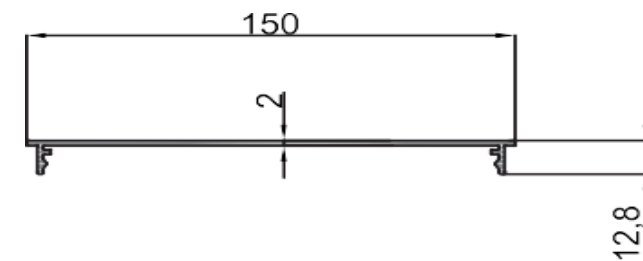

- 10-10941
- Ayak Kapak Profili / Counterfort Cover Profile
- 0.951 kg/m