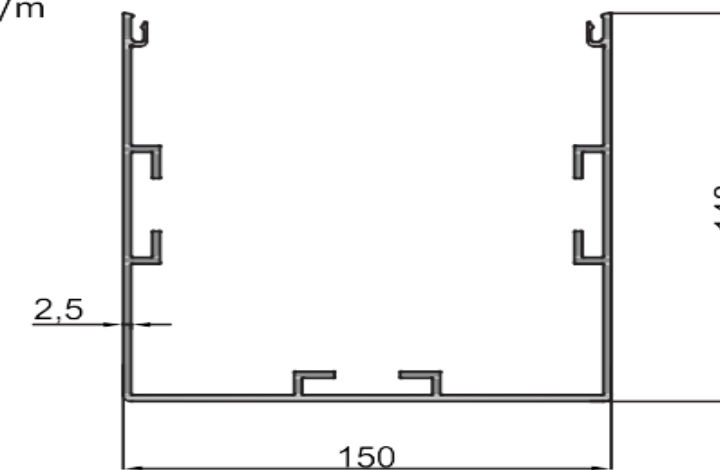

- 10-10942
- Ayak Profili / Counterfort Profile
- 3.841 kg/m