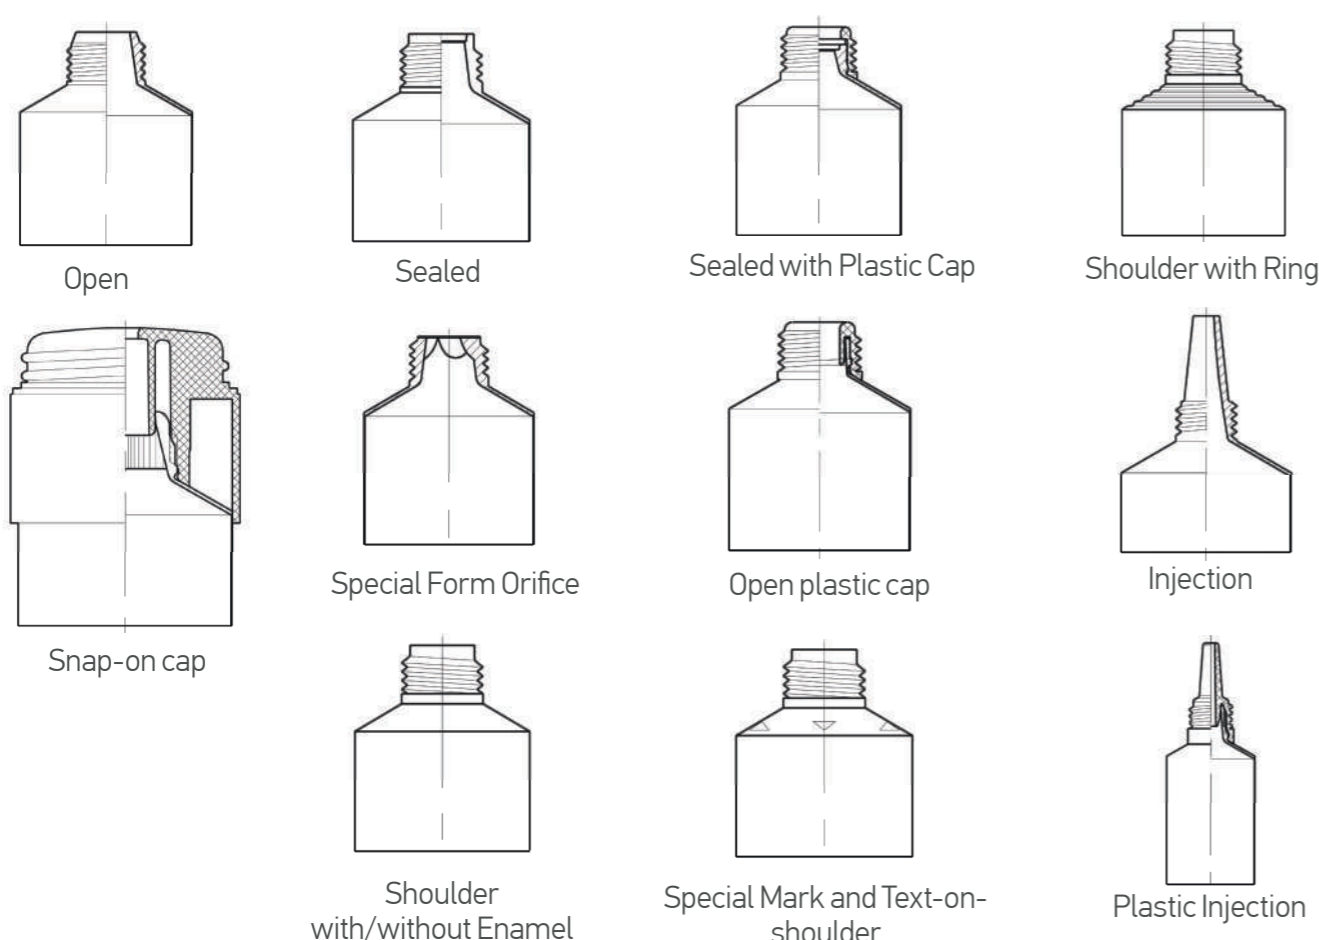

Aluminium Tubes

Perfektüp produces 650 million aluminum tubes annually across its cutting-edge facilities in Turkey, Italy, and Bulgaria. An approach that combines the efficiency of a large industrial group and a tailor-made business mindset. With vibrant packages, customizable backgrounds, and up to 6-color offset printing, our tubes stand out in both aesthetics and functionality. Every stage of production is meticulously quality-controlled, using advanced camera systems to ensure 100% defect-free products. Committed to innovation and sustainability, Perfektüp delivers flexible, eco-friendly solutions that meet the evolving needs of our customers.