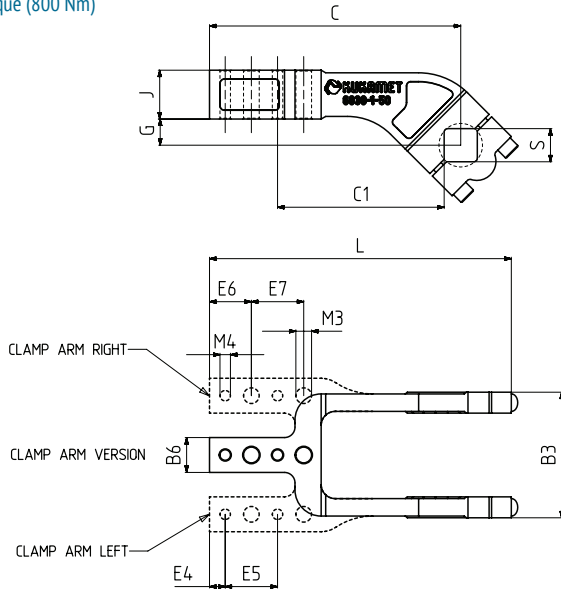

Power Clamp Çene

Power Clamp Jaw

- Daha mukavemetli baskı çenesi
- More strength pressure jaw

ORDERING EXAMPLE :

6030-1-50 (CLAMP ARM CENTER)
6030-1-50-R (CLAMP ARM RIGHT)
6030-1-50-L (CLAMP ARM LEFT)
6030-1-63 (CLAMP ARM CENTER)
6030-1-63-R (CLAMP ARM RIGHT)
6030-1-63-L (CLAMP ARM LEFT)