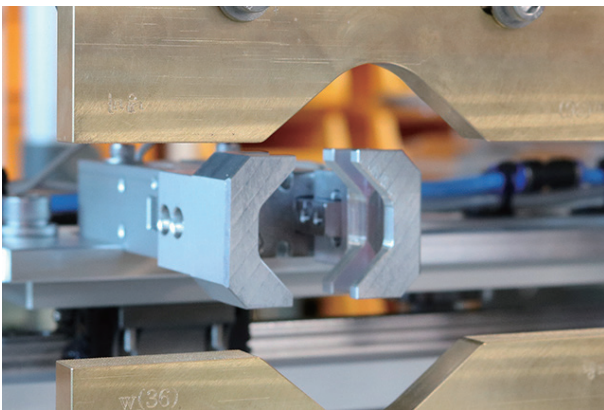

## II. Auto Spout Sealing Machine

MK-9000 SM, Auto spout sealer is Designed to be applied on many different type of Flexible pouch package. With one machine, you can make different type of spout package by switching Sealing jig and spout holder. **The spout sealer can work with the below items** : Food / plastic / pet food / liquid / beverage / sauces / oil / personal care / cosmetic

### ■ Feature

- Save Labor cost
- Approximately 10,000 pcs Pouch sealing per 8 hours
- Many different type of spouts can be sealed by switching a sealing jig and spout holder.
- It is suitable for small quantity batch production.
- A high experienced worker is not required

Sealing Jig & Spout Holder changeable & for different spout

Hot sealing -> Cool sealing

Touchable screen