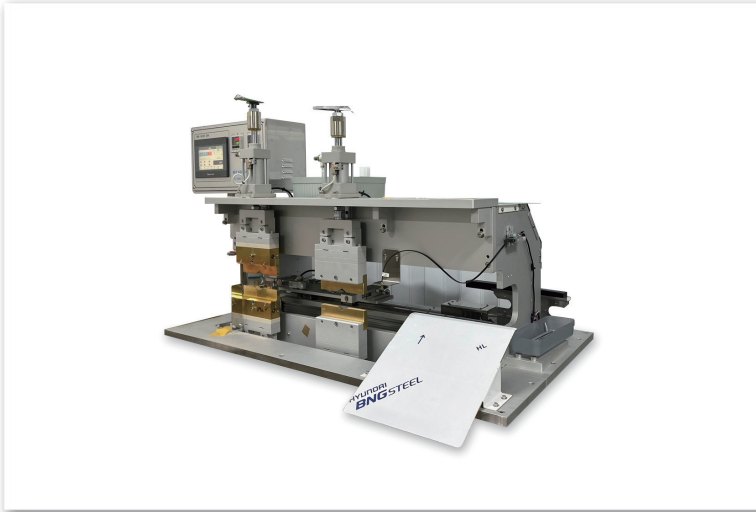

## II. Auto Spout Sealing Machine

MK-9000 SM, Auto spout sealer is Designed to be applied on many different type of Flexible pouch package. With one machine, you can make different type of spout package by switching Sealing jig and spout holder. **The spout sealer can work with the below items** : Food / plastic / pet food / liquid / beverage / sauces / oil / personal care / cosmetic

### ■ Feature

- Save Labor cost
- Approximately 10,000 pcs Pouch sealing per 8 hours
- Many different type of spouts can be sealed by switching a sealing jig and spout holder.
- It is suitable for small quantity batch production.
- A high experienced worker is not required