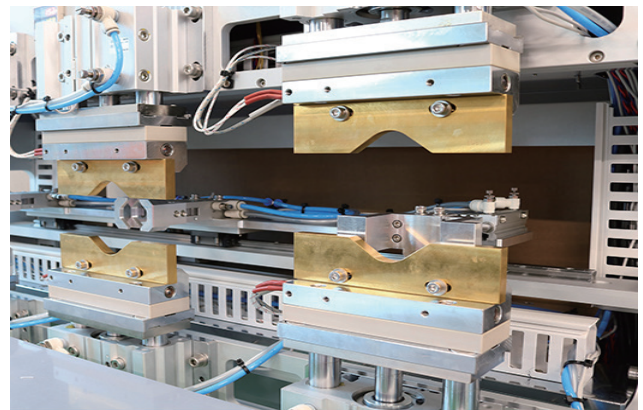

## II. Auto Spout Sealing Machine

MK-9000 SM, Auto spout sealer is Designed to be applied on many different type of Flexible pouch package. With one machine, you can make different type of spout package by switching Sealing jig and spout holder. **The spout sealer can work with the below items** : Food / plastic / pet food / liquid / beverage / sauces / oil / personal care / cosmetic

### ■ Feature

- Save Labor cost
- Approximately 10,000 pcs Pouch sealing per 8 hours
- Many different type of spouts can be sealed by switching a sealing jig and spout holder.
- It is suitable for small quantity batch production.
- A high experienced worker is not required

Sealing Jig & Spout Holder changeable & for different spout

Hot sealing -> Cool sealing

Touchable screen