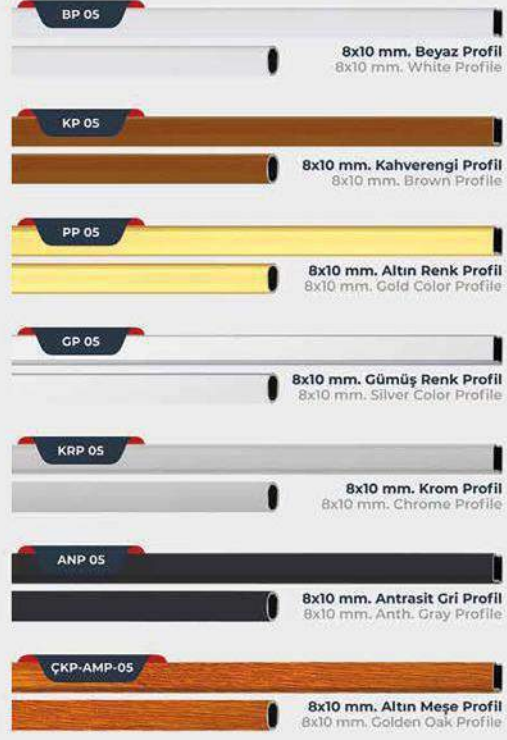

LAMINATION

The colour of the images which are used in the catalog can show differences in printing.

GLASS TYPES

[www . dmdpanel . c om . tr](http://www.dmdpanel.com.tr)

Organize Sanayi Bölgesi 34. Cadde No: 13 ESKİŞEHİR
+90 222 236 00 03 / %90 533 286 23 98
info@dmdpanel.com.tr