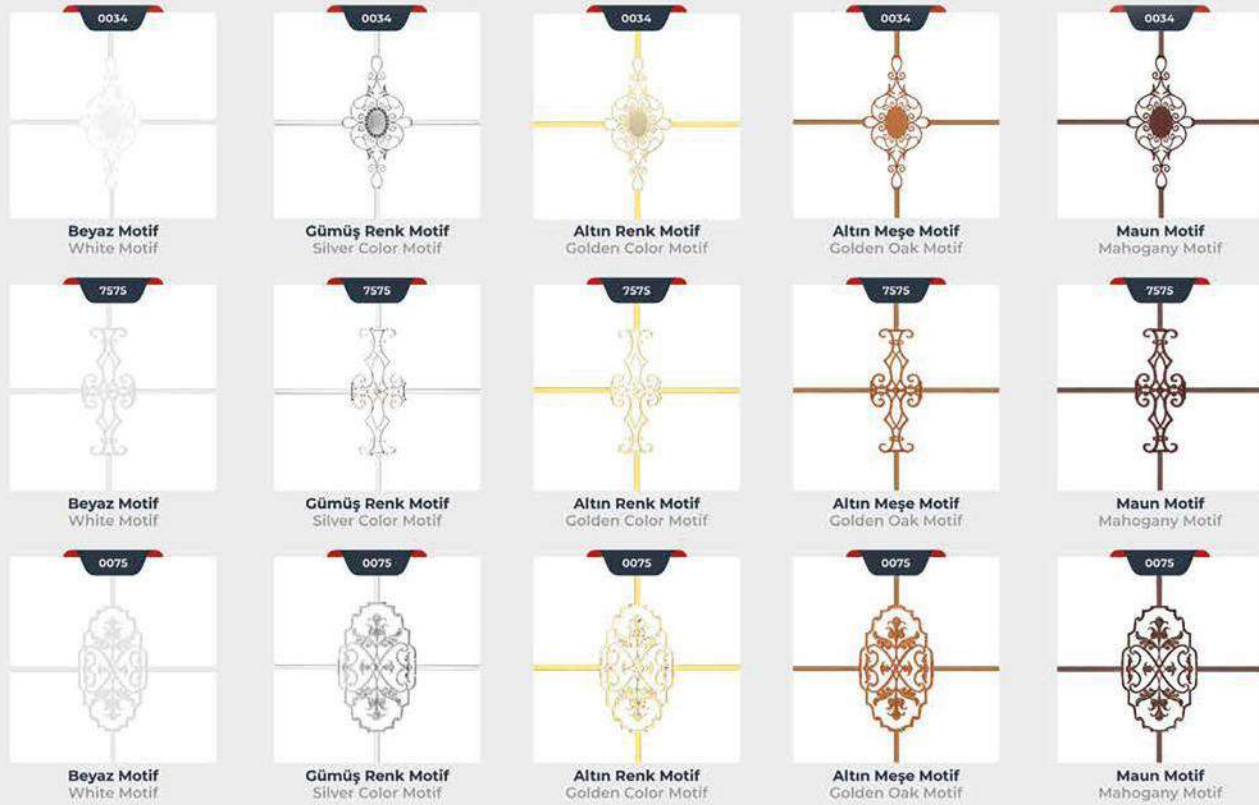

LAMINATION

The colour of the images which are used in the catalog can show differences in printing.

GLASS TYPES

[www . dmdpanel . c om . tr](http://www.dmdpanel.com.tr)

Organize Sanayi Bölgesi 34. Cadde No: 13 ESKİŞEHİR
+90 222 236 00 03 / %90 533 286 23 98
info@dmdpanel.com.tr