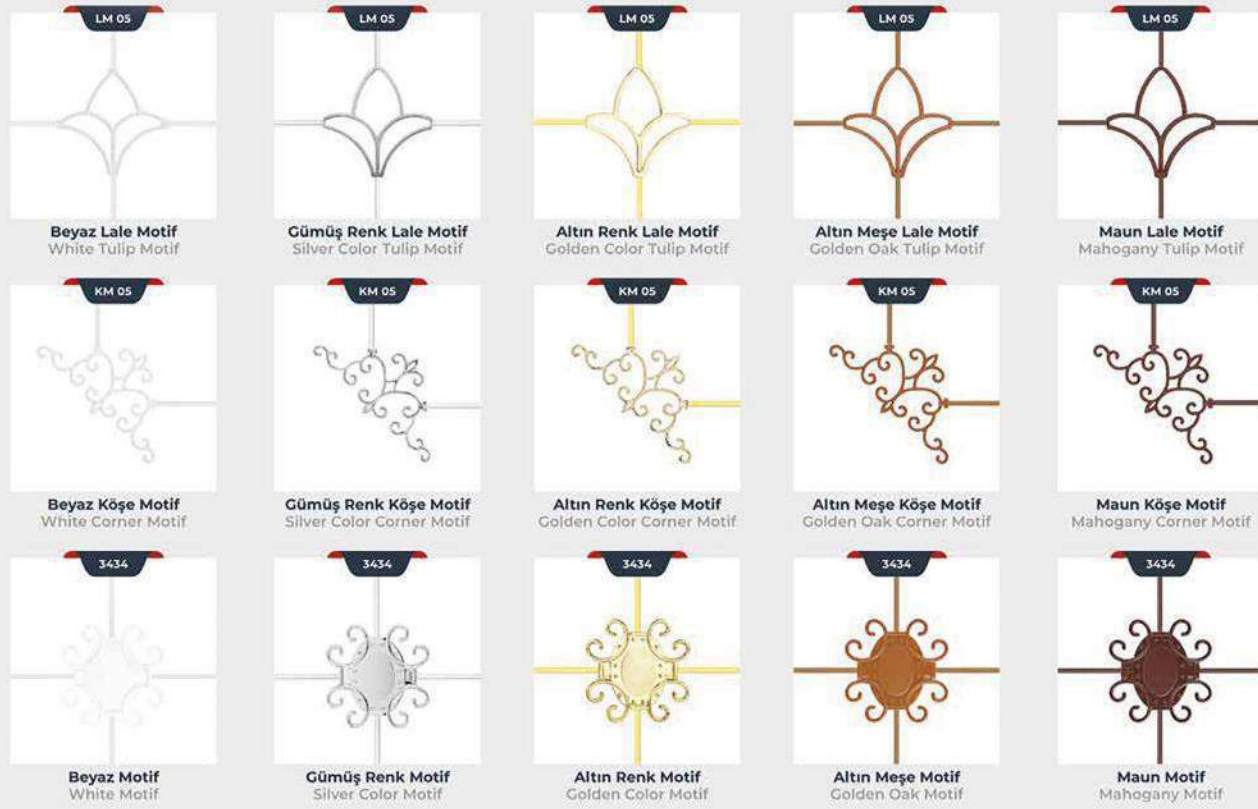

LAMINATION

The colour of the images which are used in the catalog can show differences in printing.

GLASS TYPES

[www . dmdpanel . c om . tr](http://www.dmdpanel.com.tr)

Organize Sanayi Bölgesi 34. Cadde No: 13 ESKİŞEHİR
+90 222 236 00 03 / %90 533 286 23 98
info@dmdpanel.com.tr