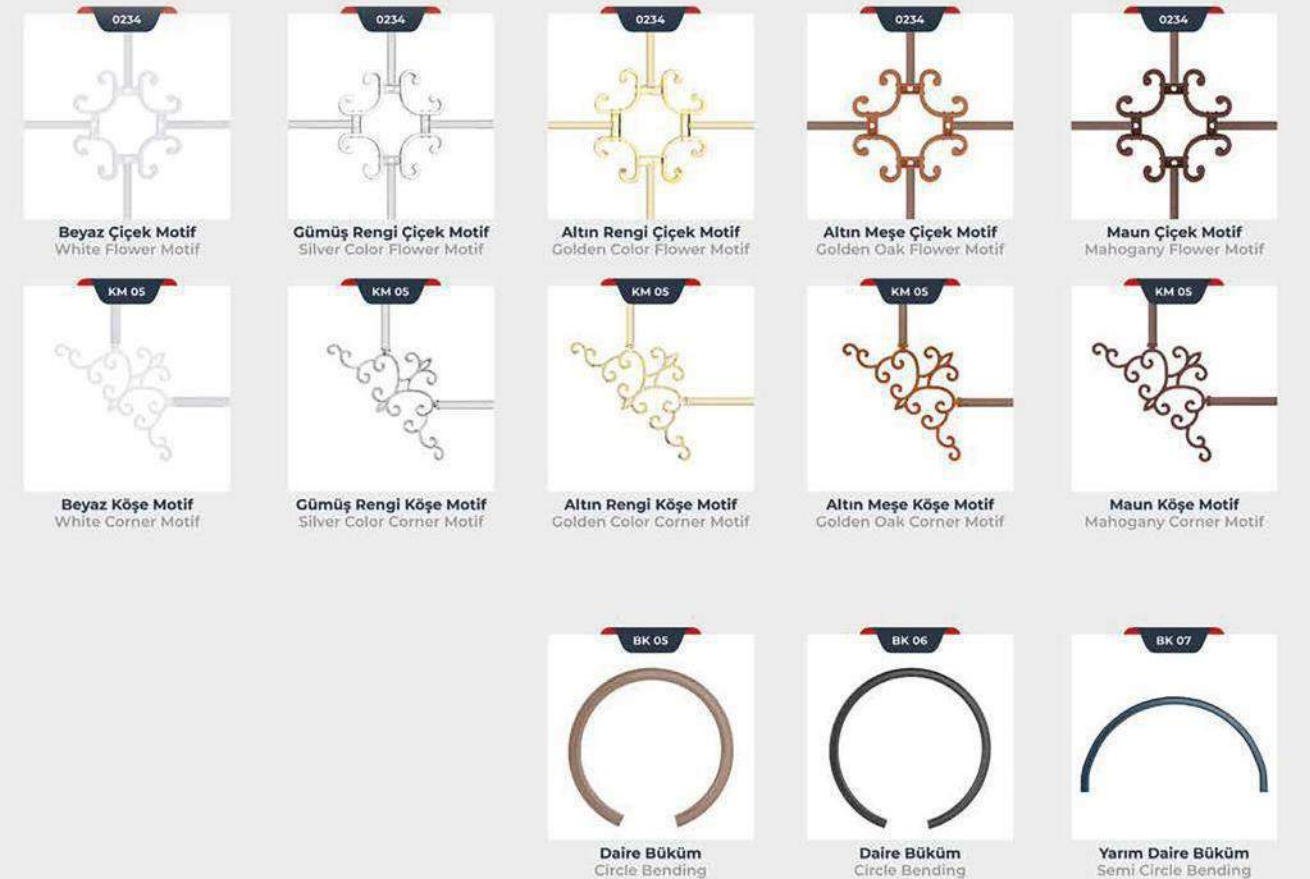

LAMINATION

The colour of the images which are used in the catalog can show differences in printing.

GLASS TYPES

[www . dmdpanel . c om . tr](http://www.dmdpanel.com.tr)

Organize Sanayi Bölgesi 34. Cadde No: 13 ESKİŞEHİR
+90 222 236 00 03 / %90 533 286 23 98
info@dmdpanel.com.tr