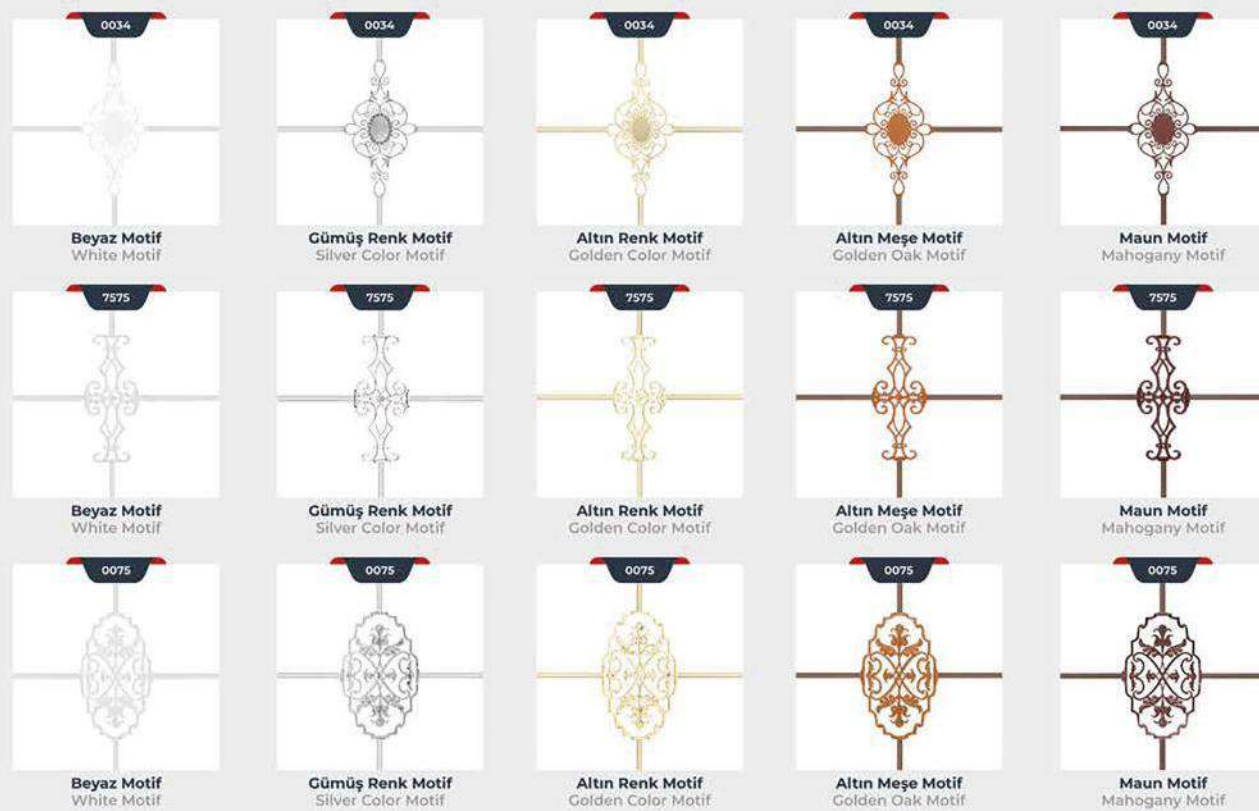

LAMINATION

The colour of the images which are used in the catalog can show differences in printing.

GLASS TYPES

[www . dmdpanel . c om . tr](http://www.dmdpanel.com.tr)

Organize Sanayi Bölgesi 34. Cadde No: 13 ESKİŞEHİR
+90 222 236 00 03 / %90 533 286 23 98
info@dmdpanel.com.tr