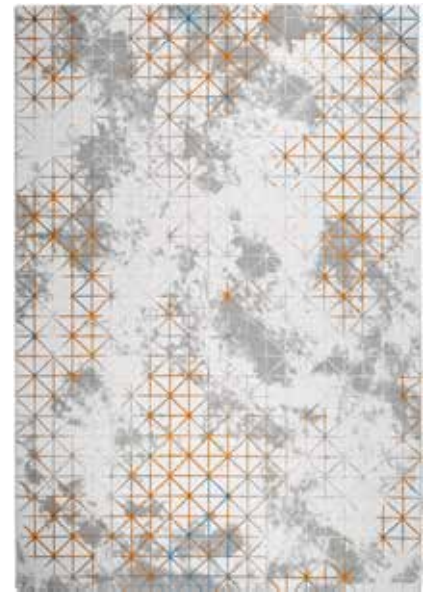

RUSTIC 15931