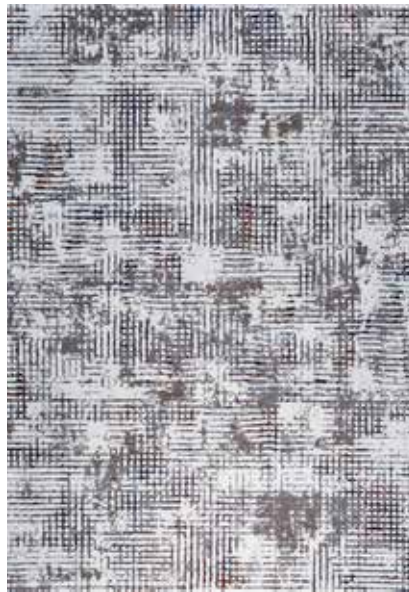

Composition: **Polypropylene & Shrink Polyester**

Point: **672.000**

Pile Height: **7 mm**

Weight: **2150 g**

Backing: **Cotton**

Weaving Direction: **Straight**

Number of Colors in Creel: **8**

A1140

LIONA 14907

LIONA 14660

LIONA 14667

LIONA 14905

LIONA 15333

LIONA 15336

Liona

Composition: **Polypropylene & Shrink Polyester**

Point: **672.000**

Pile Height: **7 mm**

Weight: **2150 g**

Backing: **Cotton**

Weaving Direction: **Straight**

Number of Colors in Creel: **8**

A1140

LIONA 15337

Composition: **Polypropylene & Shrink Polyester**

Point: **672.000**

Pile Height: **7 mm**

Weight: **2150 g**

Backing: **Cotton**

Weaving Direction: **Straight**

Number of Colors in Creel: **8**

A1272