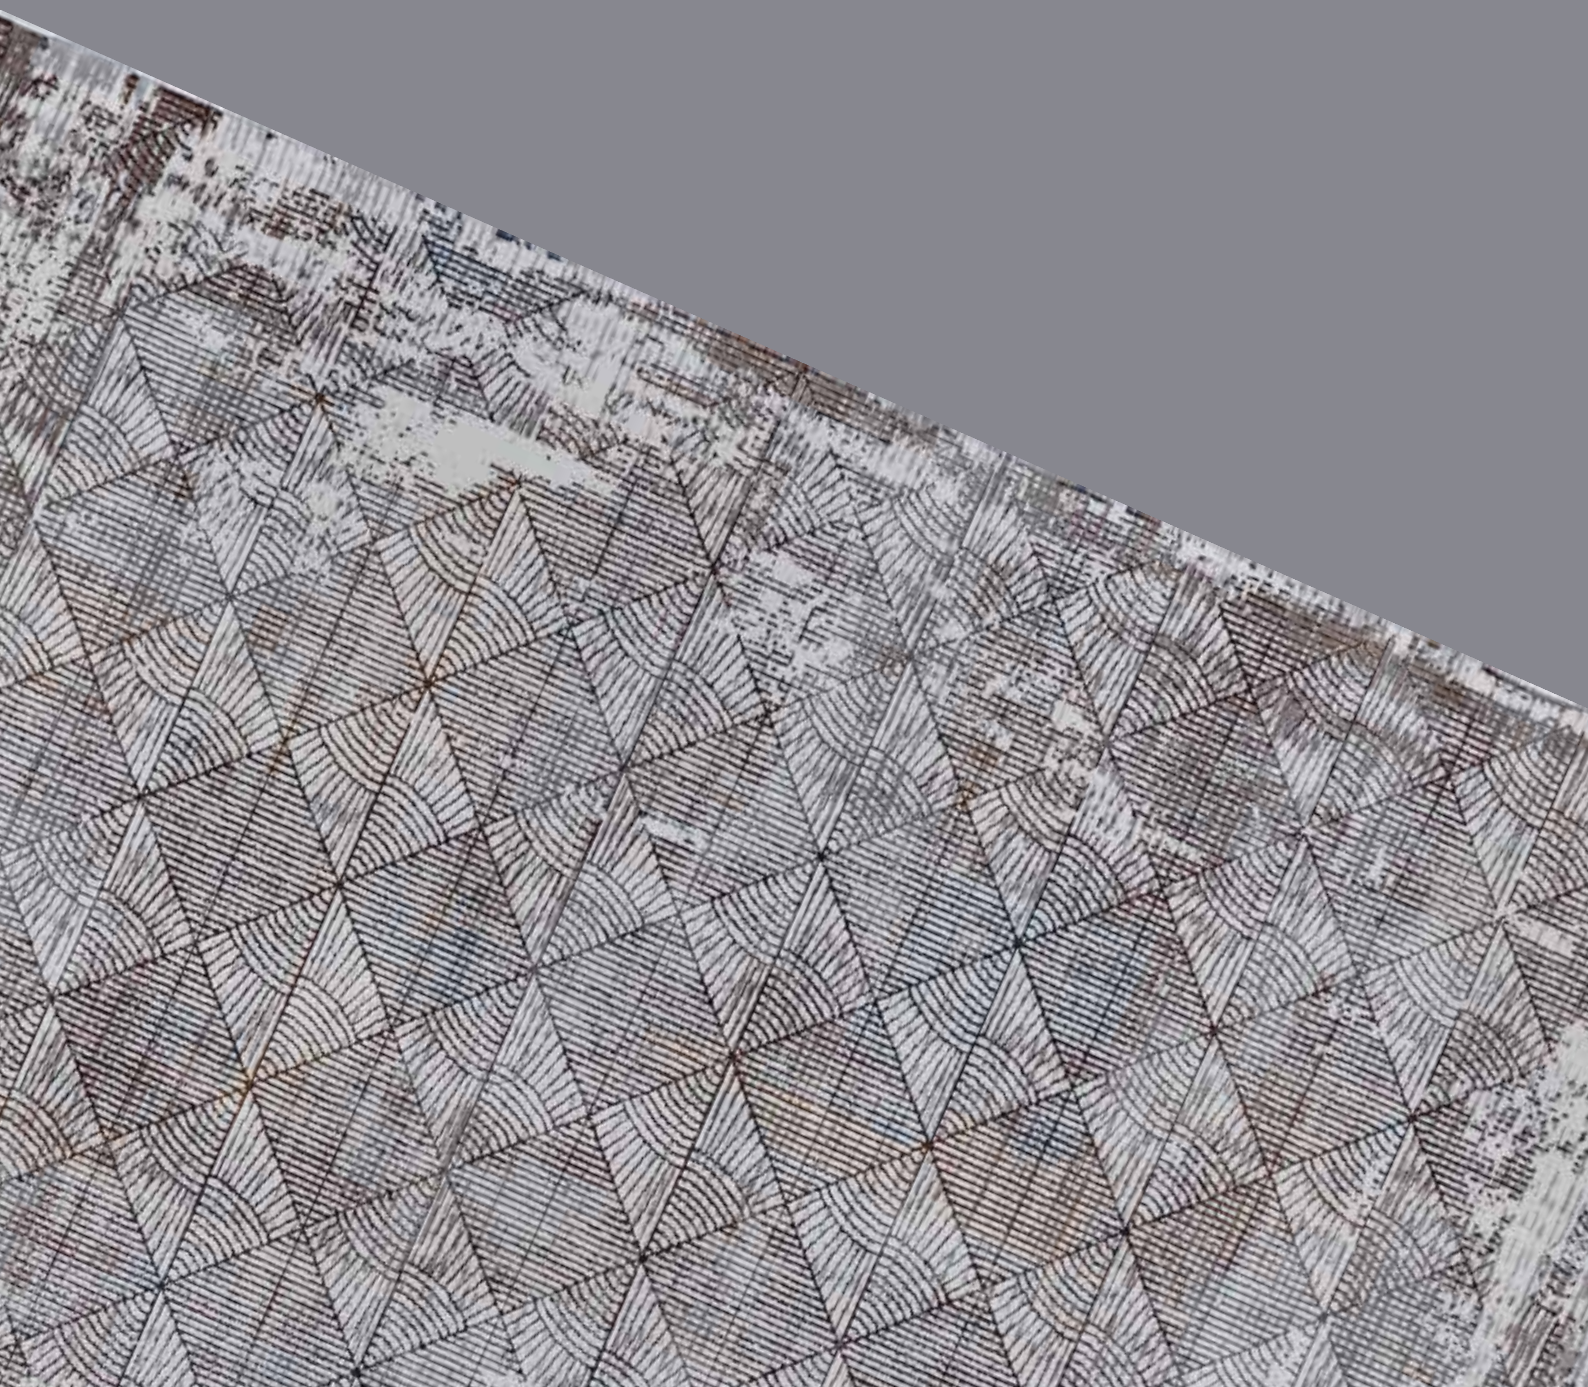

LIONA

A1140