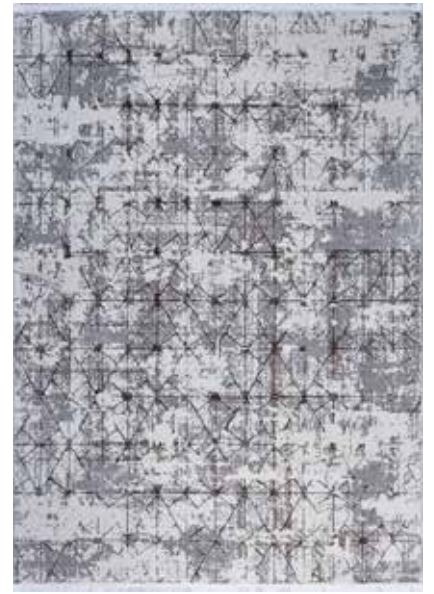

LIONA 15330