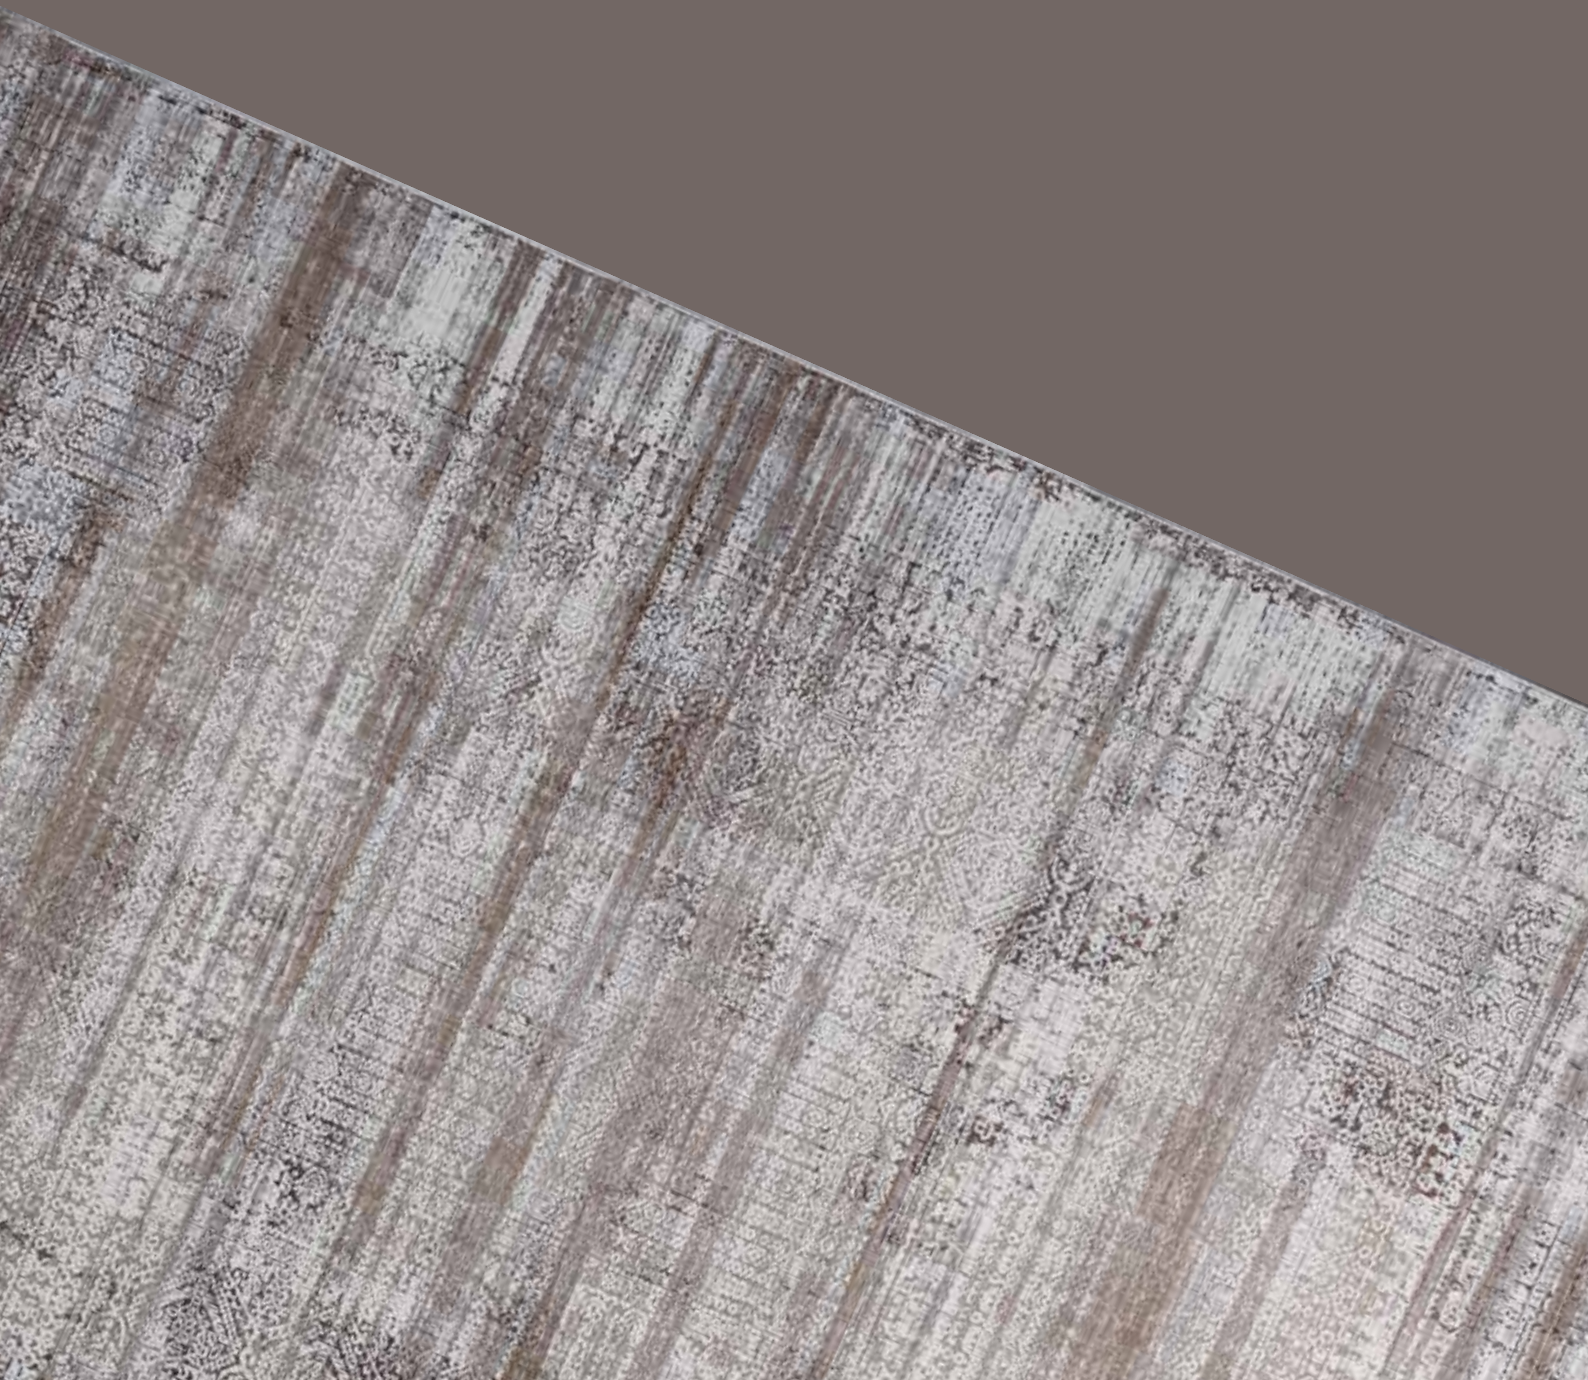

LIONA

A1272