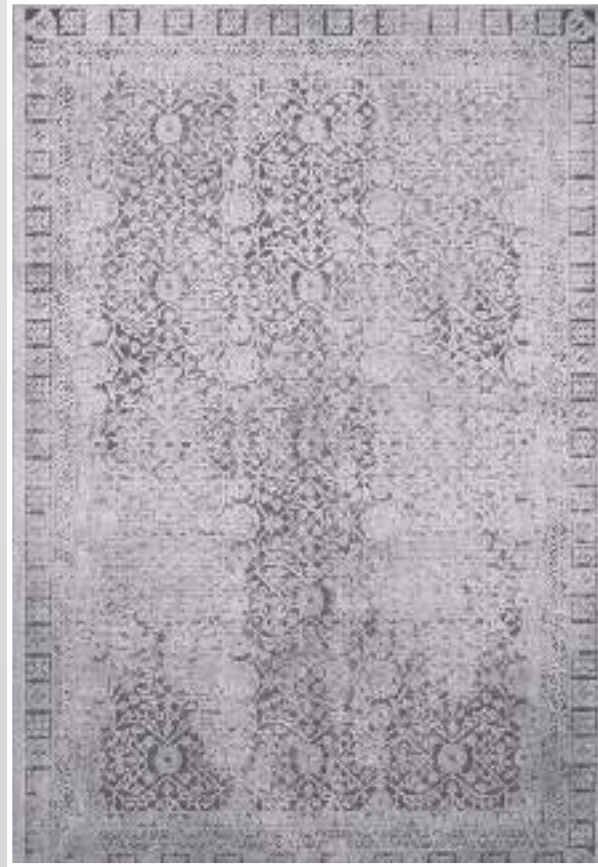

Pile Height : 10 mm
Pile Composition: 50% Polypropilen, 50% Polyester
Point : 528.000

The perfect composition of yellow and gray color meets the perfect texture.

8168 S02

8175 S01

8279 S01

8280 S01

8281 S01

8282 S01

8283 S01

8284 S01

8285 S01

8286 S01

8288 S01

8291 S02

8294 S02

8359 S01

HIMALAYA

A0758

Pile Height : 10 mm
Pile Composition: 50% Polypropilen, 50% Polyester
Point : 528.000

The tones of peaceful blue is combined with pureness and magnificence.

8149 U01

8171 U01

8189 U01