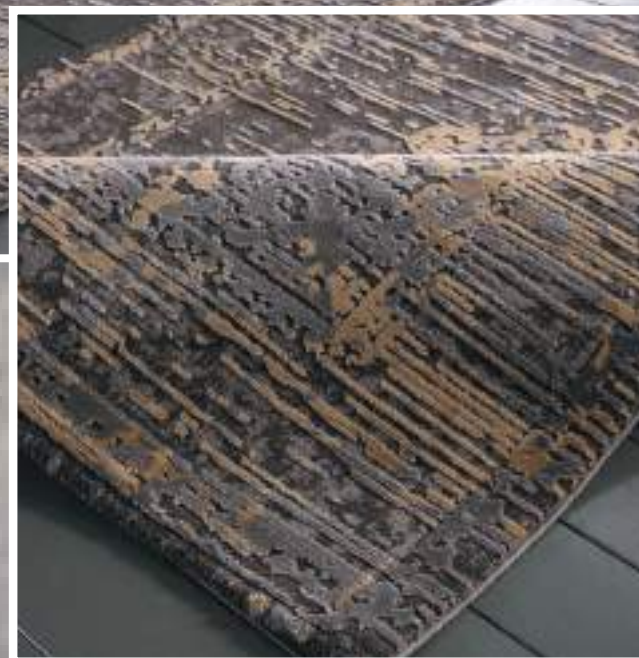

 **GÜMÜŞSUYU**

HIMALAYA

A0747

A0758

A0863

A1028

HIMALAYA

A074

Pile Height : 10 mm
Pile Composition: 50% Polypropilen, 50% Polyester
Point : 528.000

The perfect composition of yellow and gray color meets the perfect texture.

8168 S02

8175 S01

8279 S01

8280 S01

8281 S01

8282 S01

8283 S01

8284 S01

8285 S01

8286 S01

8288 S01

8291 S02

8294 S02

Pile Composition: 50% Polypropilen, 50% Polyester

Point : 528.000

*Gray and cream color come together
with a unique harmony.*

8171 G01

8196 G01

8280 G01

8300 G01

8301 G01