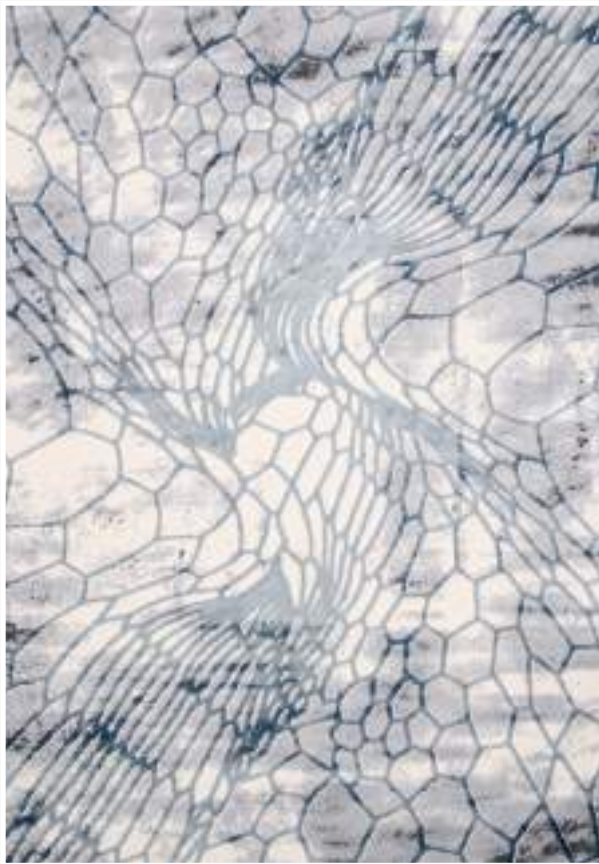

8282 S01

8283 S01

8284 S01

8285 S01

8286 S01

8288 S01

8291 S02

8294 S02

8359 S01

HIMALAYA

A0758

Pile Height : 10 mm
Pile Composition: 50% Polypropilen, 50% Polyester
Point : 528.000

The tones of peaceful blue is combined with pureness and magnificence.

8149 U01

8171 U01

8189 U01

Pile Composition: 50% Polypropilen, 50% Polyester

Point : 528.000

*Gray and cream color come together
with a unique harmony.*

8171 G01

8196 G01

8280 G01

8300 G01

8301 G01