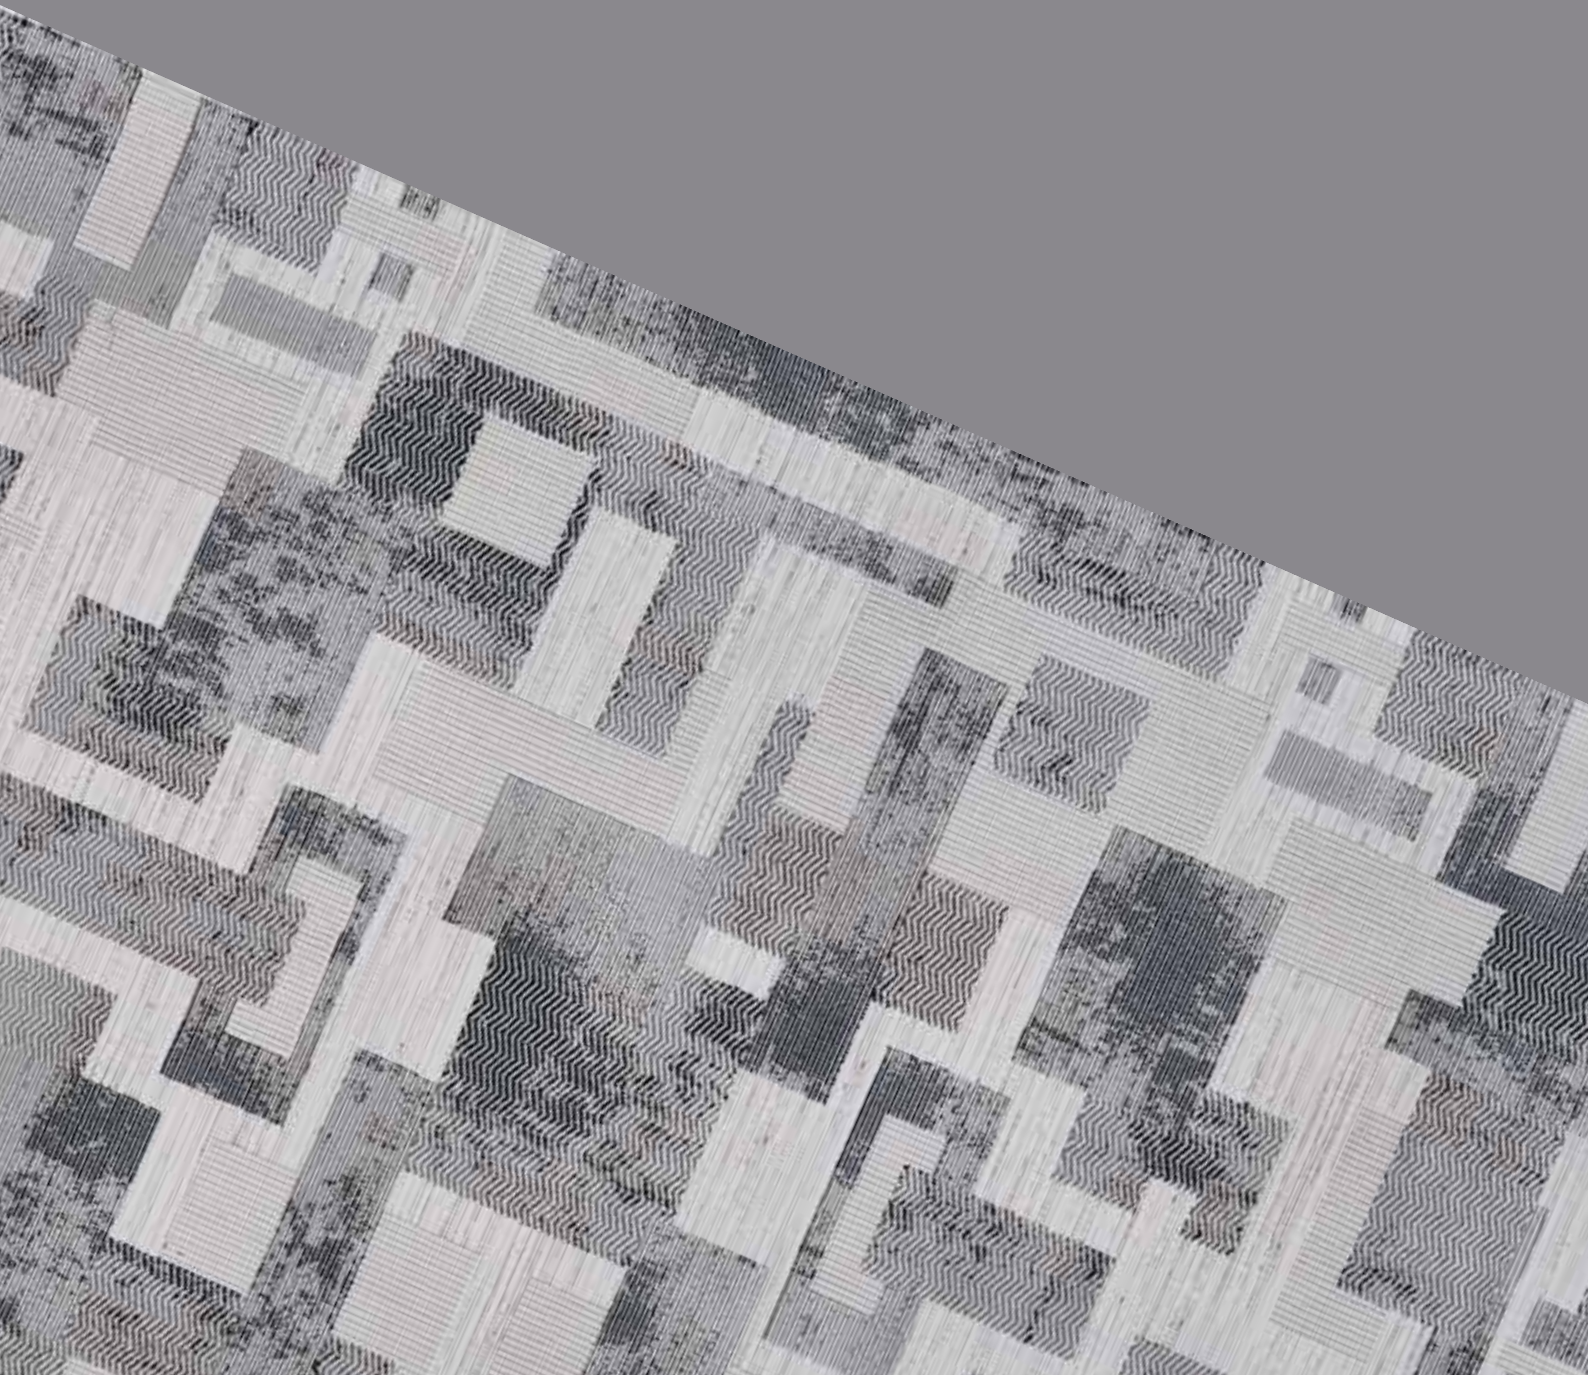

2024  
EX-

PORT  
CATALOG

VIOOLA

---

A1454

# VIOLA

A1454

# Viola

Composition: **Polyester**

Point: **528.000**

Pile Height: **8 mm**

Weight: **1900 g**

Backing: **Cotton**

Weaving Direction: **Straight**

Number of Colors in Creel: **8**