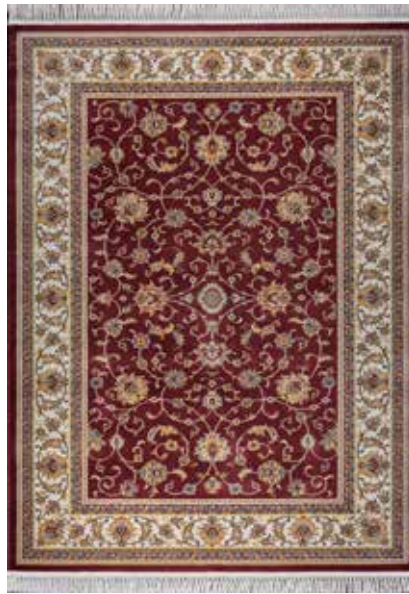

2024
EX-

PORT
CATALOG

ORIENTAL

A1401

Oriental

Composition: **Polypropylene**

Point: **672.000**

Pile Height: **7 mm**

Weight: **2600 g**

Backing: **Jute**

Weaving Direction: **Straight**

Number of Colors in Creel: **8**

A1401

ORIENTAL 16067

ORIENTAL 16068

ORIENTAL 16070

Backing: **Jute**

Weaving Direction: **Straight**

Number of Colors in Creel: **8**

A1401

ORIENTAL 16074

ORIENTAL 16076

ORIENTAL 16077

ORIENTAL 16080