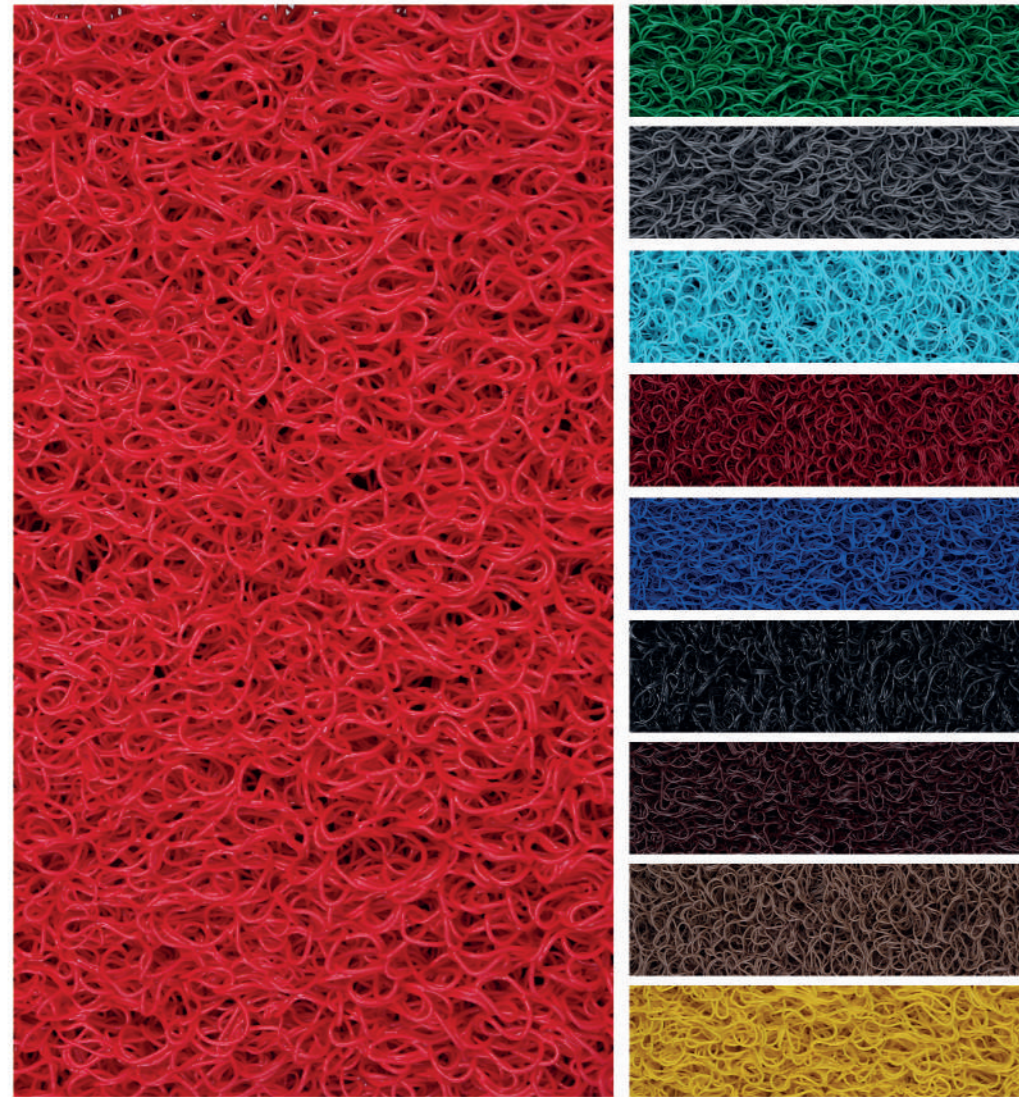

**Comfortable
walking area**

Flame Retardant

LUSTRA

CURLY MAT

COLOUR OPTIONS

TECHNICAL SPECIFICATIONS

Best Performance at -20°C / +60°C
 Flame-retardant
 Easy to clean
 Open Bottom
 100% Polyvinyl chloride
 Flexible structure that comforts the sole
 Vivid color quality
 12mm, 14mm, 16mm thickness options
 Width 100 - 120 cm

ZMAT MAT

COLOUR OPTIONS

TECHNICAL SPECIFICATIONS

Best Performance at -20°C / +60°C
 Flame-retardant
 Easy to clean
 Open Bottom
 100% Polyvinyl chloride
 Flexible structure that comforts the sole
 Vivid color quality
 5mm thickness options
 Width 90 -120 cm

HONEYCOMB MAT

COLOUR OPTIONS

TECHNICAL SPECIFICATIONS

Best Performance at -20°C / +60°C
 Flame-retardant
 Easy to clean
 Open Bottom
 100% Polyvinyl chloride
 Flexible structure that comforts the sole
 Vivid color quality
 4mm thickness options
 Width 90 -120 cm