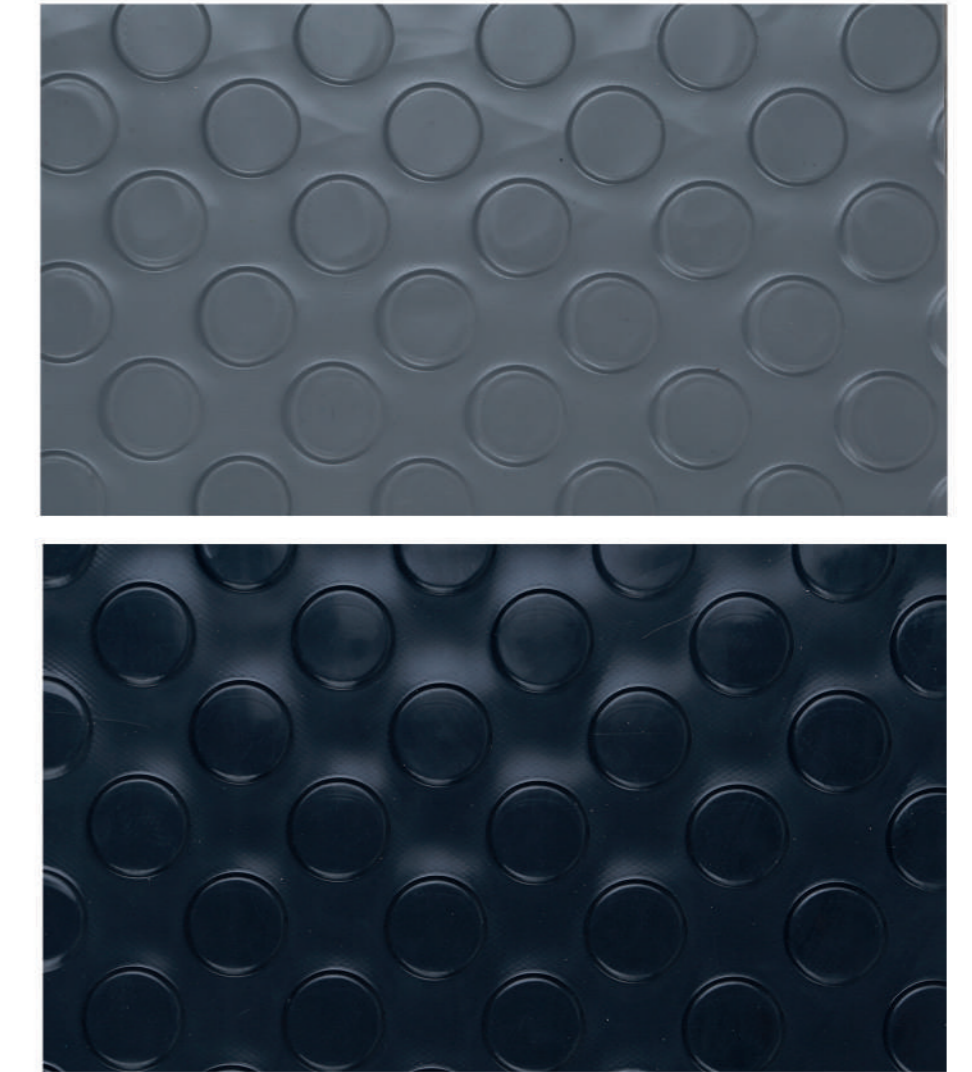

**Comfortable
walking area**

Flame Retardant

LUSTRA

CURLY MAT

COLOUR OPTIONS

TECHNICAL SPECIFICATIONS

Best Performance at -20°C / +60°C
 Flame-retardant
 Easy to clean
 Open Bottom
 100% Polyvinyl chloride
 Flexible structure that comforts the sole
 Vivid color quality
 12mm, 14mm, 16mm thickness options
 Width 100 - 120 cm

ZMAT MAT

COLOUR OPTIONS

TECHNICAL SPECIFICATIONS

Best Performance at -20°C / +60°C
 Flame-retardant
 Easy to clean
 Open Bottom
 100% Polyvinyl chloride
 Flexible structure that comforts the sole
 Vivid color quality
 5mm thickness options
 Width 90 -120 cm

HONEYCOMB MAT

COLOUR OPTIONS

TECHNICAL SPECIFICATIONS

Best Performance at -20°C / +60°C
 Flame-retardant
 Easy to clean
 Open Bottom
 100% Polyvinyl chloride
 Flexible structure that comforts the sole
 Vivid color quality
 4mm thickness options
 Width 90 -120 cm

COIN MAT

COLOUR OPTIONS

TECHNICAL SPECIFICATIONS

Best Performance at -20°C / +60°C
 Flame-retardant
 Easy to clean
 Thickness 2,20 mm
 100% Polyvinyl chloride
 Flexible structure that comforts the sole
 Vivid color quality
 Width 120 cm