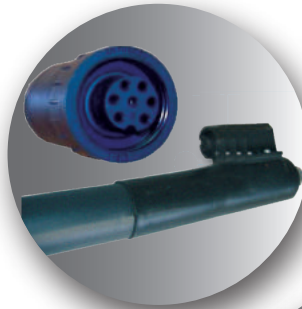

### Engineered for Durability and Longevity

As a world leader in adhesive application engineering, Valco Melton is able to offer a larger range of hot melt hoses with improved market standard adaptability. Valco Melton hoses are the ideal solution for quality hot melt transport and optimal benefits.

Washdown hoses option available with specialty fittings and rubber covers

Spring accessory and corrugated covers improve hose protection

Dual RTD Hot Melt Hoses

Electrical connections are compatible with market standards

Hoses available with harding connectors

Convertible connectors go from Straight to 90 degrees for easy connections

An ample range of diameters and lengths:

- $\varnothing$ 6mm,  $\varnothing$ 8mm,  $\varnothing$ 10 mm,  $\varnothing$ 12 mm,  $\varnothing$ 16 mm
- Up to 26 m length