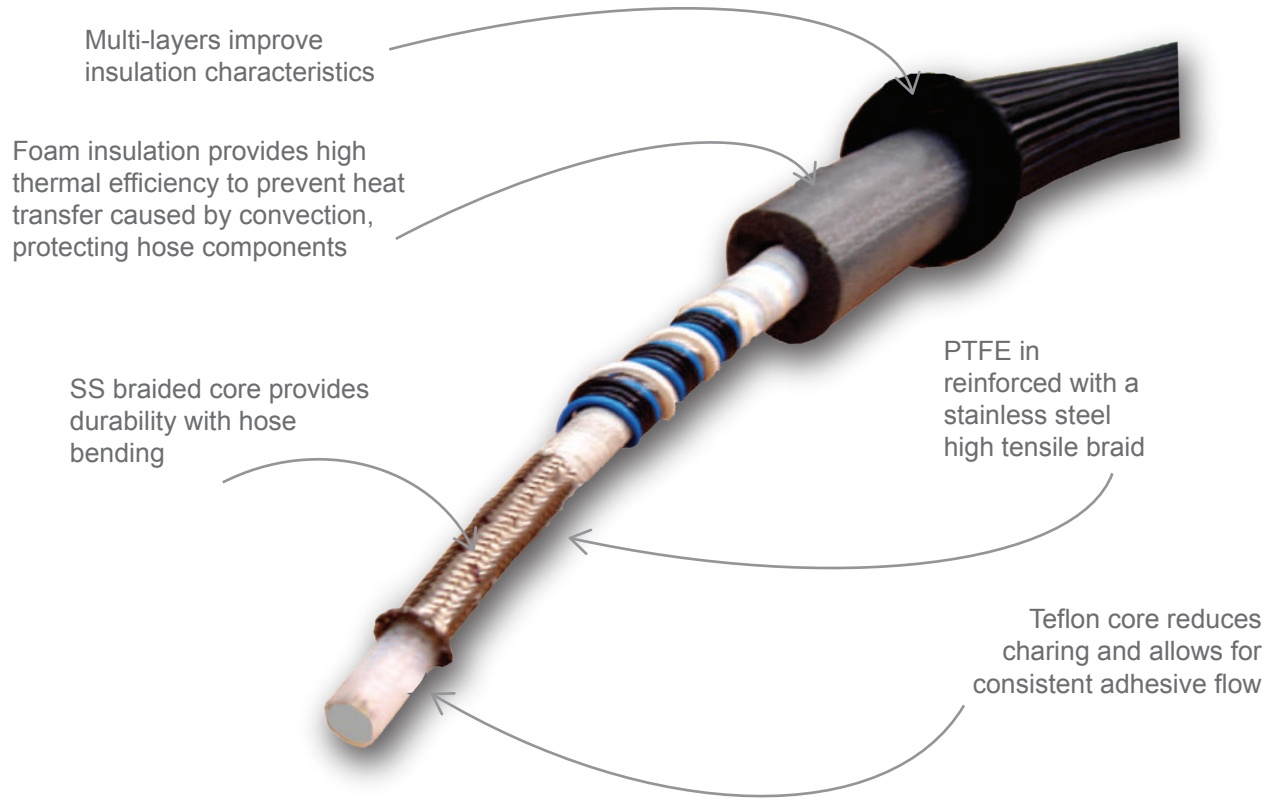

### Engineered for Durability and Longevity

As a world leader in adhesive application engineering, Valco Melton is able to offer a larger range of hot melt hoses with improved market standard adaptability. Valco Melton hoses are the ideal solution for quality hot melt transport and optimal benefits.

Washdown hoses option available with specialty fittings and rubber covers

Spring accessory and corrugated covers improve hose protection

Dual RTD Hot Melt Hoses

Electrical connections are compatible with market standards

Hoses available with harding connectors

Convertible connectors go from Straight to 90 degrees for easy connections

An ample range of diameters and lengths:

- $\varnothing$ 6mm,  $\varnothing$ 8mm,  $\varnothing$ 10 mm,  $\varnothing$ 12 mm,  $\varnothing$ 16 mm
- Up to 26 m length