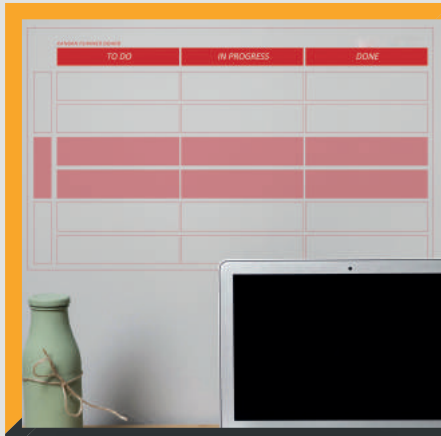

SP 2100

ANNUAL PLANNER

Size(inc/cm)

39,3 x 39,3 / 100 x 100 cm

Price(\$)

*Clean the surface dusts before applying.
*Do not use damp cloths or wet wipes to erase.
*Dry wiping should be done.

Weight(g) 123 g

SP 2400

DAILY PLANNER

Size(inc/cm)

22,8 x 15,8 / 58 x 40 cm

Price(\$)

*Clean the surface dusts before applying.
*Do not use damp cloths or wet wipes to erase.
*Dry wiping should be done.

Weight(g) 174 g

SP 2200

KANBAN PLANNER