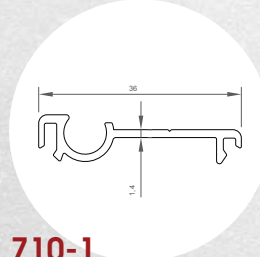

704
Gio-Matic İlk Kanat Adaptör Profil
Gio-Matic First Leaf Adaptor Profile
(3200 gr - 5 mt.)

705
Gio-Matic Kenet Profil
Gio-Matic Clamp "Leaf" Profile
(3700 gr - 7 mt.)

706
Gio-Matic Yan Dikme Adaptör Profil
Gio-Matic Side Mast Adaptor Profile
(4400 gr - 5 mt.)

707
Gio-Matic Birinci Kanal Profil
Gio-Matic First Channel Profile
(4200 gr - 5 mt.)

708
Gio-Matic İkinci Kanal Profil
Gio-Matic Second Channel Profile
(2200 gr - 5 mt.)

709
Gio-Matic Hareketli Gizleme Kapak Profil
Gio-Matic Movable Hiding Cover Profile
(1800 gr - 5 mt.)

710
Gio-Matic Kapak Profil
Gio-Matic Cover Profile
(4200 gr - 7 mt.)

710-1
Gio-Matic Kapak Menteşe Profil
Gio-Matic Cover Hinge Profile
(1500 gr - 7 mt.)

711
Gio-Matic Motor Kutu Profil
Gio-Matic Engine Box Profile
(10600 gr - 7 mt.)