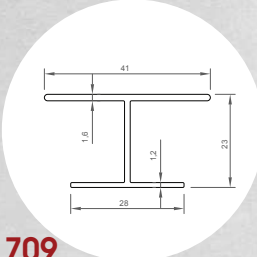

704
Gio-Matic İlk Kanat Adaptör Profil
Gio-Matic First Leaf Adaptor Profile
(3200 gr - 5 mt.)

705
Gio-Matic Kenet Profil
Gio-Matic Clamp "Leaf" Profile
(3700 gr - 7 mt.)

706
Gio-Matic Yan Dikme Adaptör Profil
Gio-Matic Side Mast Adaptor Profile
(4400 gr - 5 mt.)

707
Gio-Matic Birinci Kanal Profil
Gio-Matic First Channel Profile
(4200 gr - 5 mt.)

708
Gio-Matic İkinci Kanal Profil
Gio-Matic Second Channel Profile
(2200 gr - 5 mt.)

709
Gio-Matic Hareketli Gizleme Kapak Profil
Gio-Matic Movable Hiding Cover Profile
(1800 gr - 5 mt.)