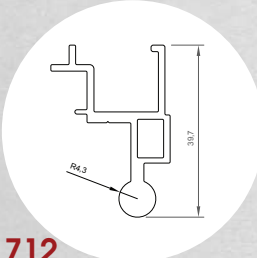

704
Gio-Matic İlk Kanat Adaptör Profil
Gio-Matic First Leaf Adaptor Profile
(3200 gr - 5 mt.)

705
Gio-Matic Kenet Profil
Gio-Matic Clamp "Leaf" Profile
(3700 gr - 7 mt.)

706
Gio-Matic Yan Dikme Adaptör Profil
Gio-Matic Side Mast Adaptor Profile
(4400 gr - 5 mt.)

707
Gio-Matic Birinci Kanal Profil
Gio-Matic First Channel Profile
(4200 gr - 5 mt.)

708
Gio-Matic İkinci Kanal Profil
Gio-Matic Second Channel Profile
(2200 gr - 5 mt.)

709
Gio-Matic Hareketli Gizleme Kapak Profil
Gio-Matic Movable Hiding Cover Profile
(1800 gr - 5 mt.)

710
Gio-Matic Kapak Profil
Gio-Matic Cover Profile
(4200 gr - 7 mt.)

710-1
Gio-Matic Kapak Menteşe Profil
Gio-Matic Cover Hinge Profile
(1500 gr - 7 mt.)

711
Gio-Matic Motor Kutu Profil
Gio-Matic Engine Box Profile
(10600 gr - 7 mt.)