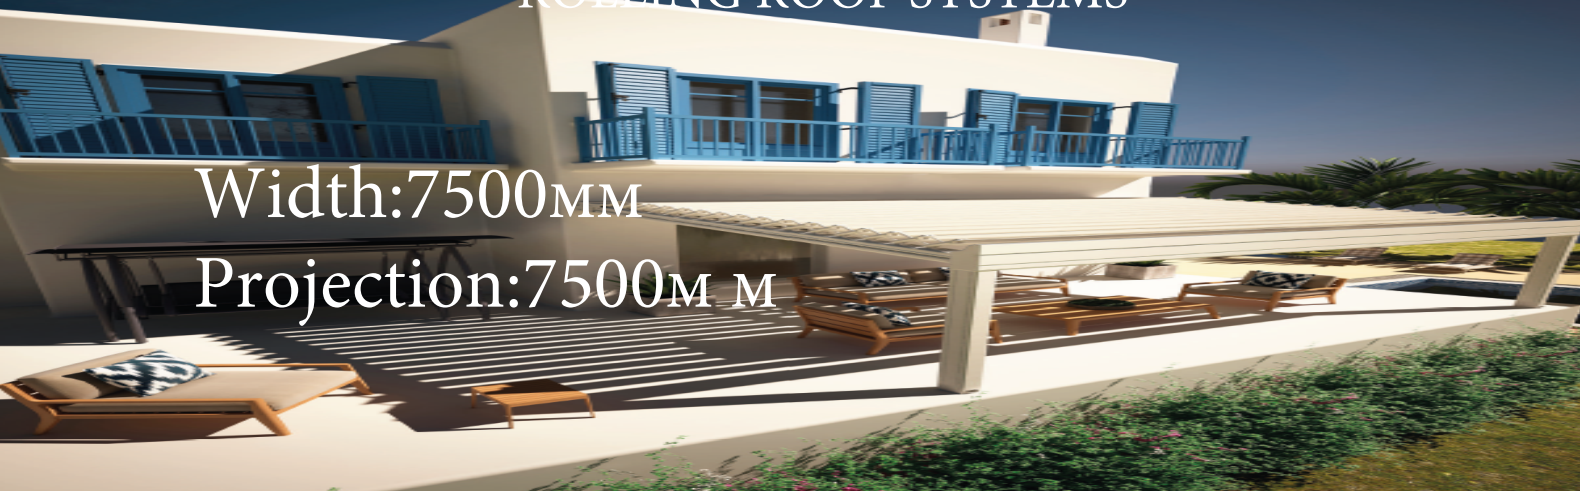

WINTER GARDEN SYSTEMS

Width:7500MM

Projection:4000MM

ROLLING ROOF SYSTEMS

Width:7500MM

Projection:7500M M

BIO-PERGOLA SYSTEMS

Width:3500MM

Projection:6950MM