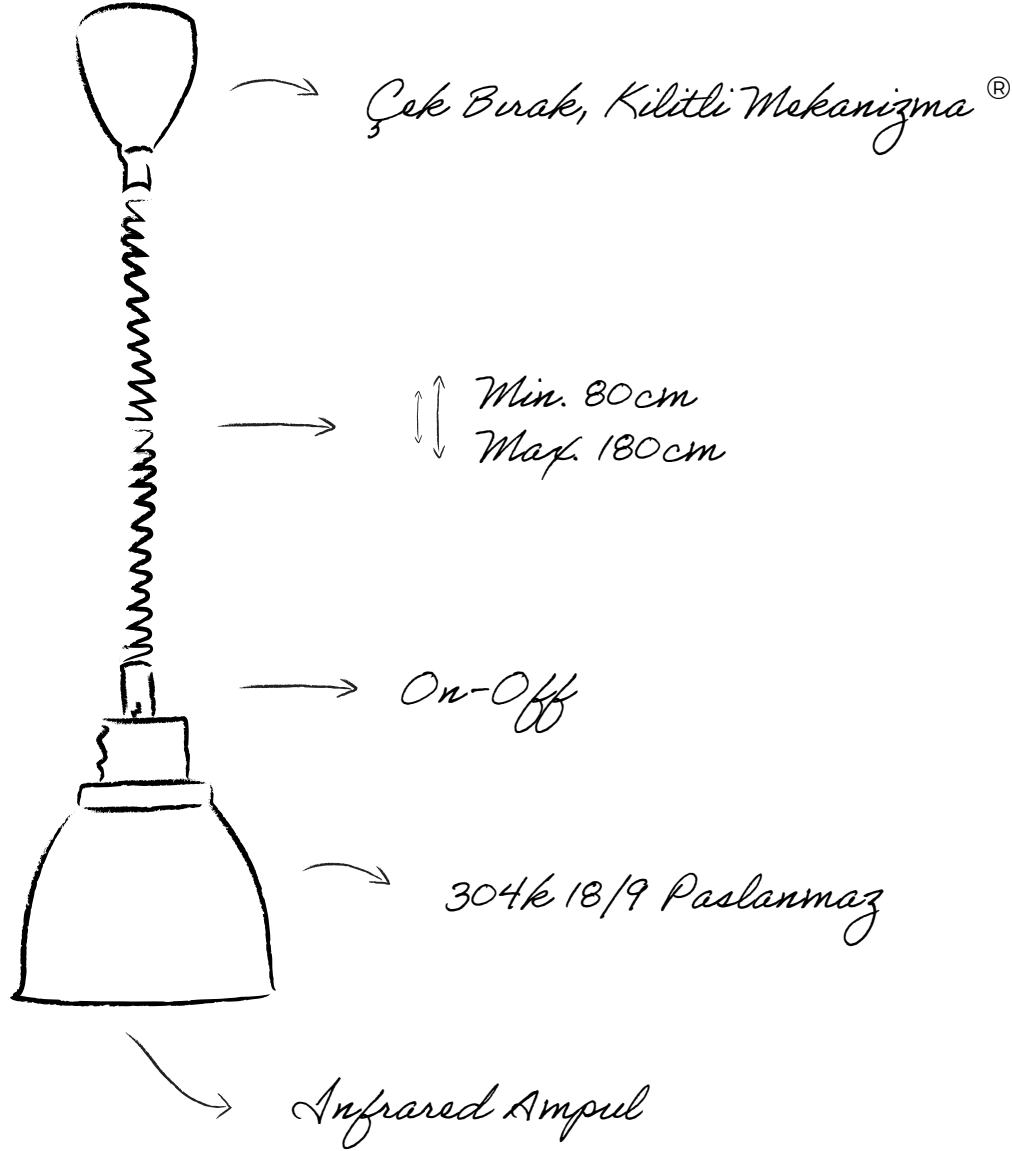

MLA-25-S

İstenen Mesafede Sabitlenebilen
Çek-Birak Kilitli Mekanizma Sistemi (Patentli)
Sertliği Ayarlanabilen Mekanizma
Min. 80cm Max. 180cm Uzunlaşabilen Spiral Kablo
3x1 mm² CE & TSE Belgeli, Yangına Dayanıklı Spiral Kablo

Can be fixed at the needed distance
Pull-Drop Locking Mechanism System (Patented)
Hardness Adjustable Mechanism
Adjustable spiral cable (80-180 cm)
Fire resistant spiral cable 3x1 mm² CE & TSE Certified

yeni ürün
new product