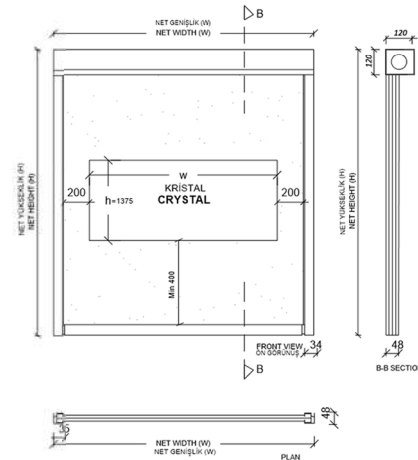

## Bottom Bar

REVO 100 : 26x45 mm  
REVO 120 : 26x45 mm  
The bottom bar is constructed of extruded  
profiles.

## REVO 100- REVO 120 Yan Kanal Ölçüleri Side Channel Dimensions

Açık Yan Kanal (S)  
Open Side Channel

## The Side Channel Detail

Made from 35x48mm  
extruded aluminum.