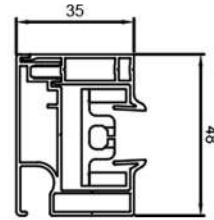

REVO 100- REVO 120 Yan Kanal Ölçüleri Side Channel Dimensions

Açık Yan Kanal (S)
Open Side Channel