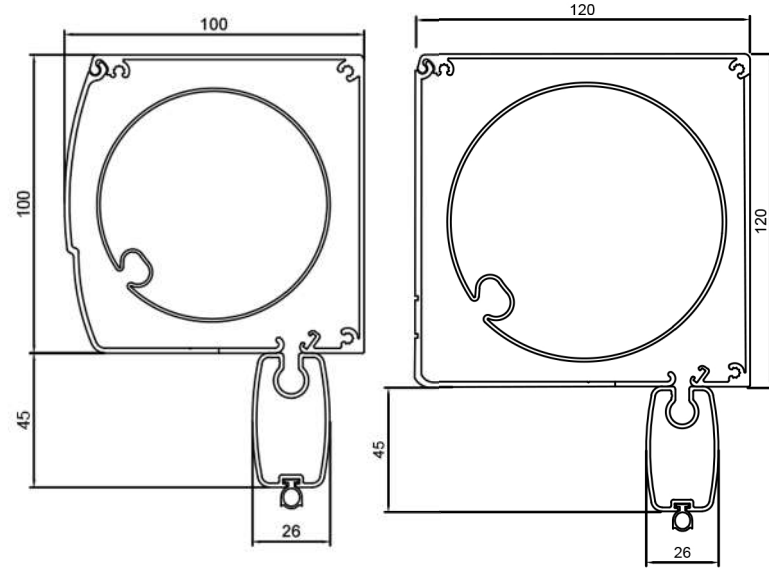

## The Screen Headbox and Fabric Roll

For REVO 100 : 100x100mm  
For REVO 120: 120x120mm  
The box is constructed of extruded profiles.  
Fabric roller material: Steel

## Alt Etek

REVO 100 için; 26x45mm,  
REVO 120 için; 26x45mm  
alüminyum olmalıdır.

## Bottom Bar

REVO 100 : 26x45 mm  
REVO 120 : 26x45 mm  
The bottom bar is constructed of extruded  
profiles.

## The Side Channel Detail

Made from 35x48mm  
extruded aluminum.