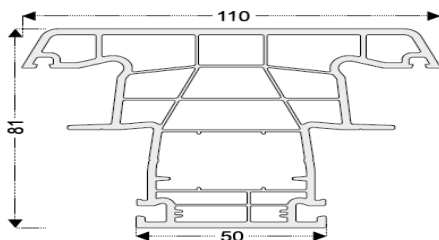

PRO8621
Kasa Orta Kavıt Profili