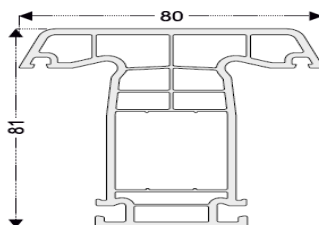

PRO8623
Kanat Orta Kavıt Profili