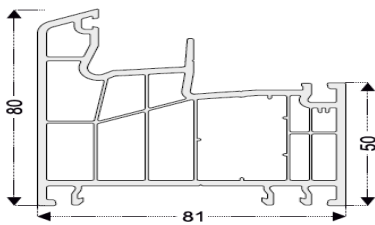

PRO8601
Kasa