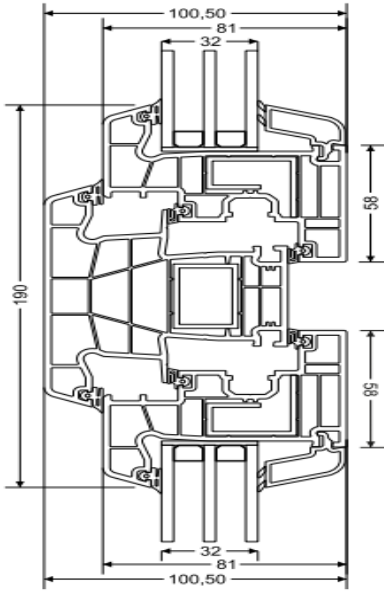

Designed in Germany

HOFMANN

PVC Systems for Window and Door | PVC Fenster and Türen Systeme

1600x1200 WINDOW MILLION TILT AND TURN	109,22 €
1600x1300 WINDOW MILLION TILT AND TURN	115,10 €
1600x1400 WINDOW MILLION TILT AND TURN	120,94 €
1600x1500 WINDOW MILLION TILT AND TURN	127,87 €
1600x1600 WINDOW MILLION TILT AND TURN	133,34 €
1700x1000 WINDOW MILLION TILT AND TURN	99,98 €
1700x1100 WINDOW MILLION TILT AND TURN	105,82 €
1700x1200 WINDOW MILLION TILT AND TURN	112,84 €
1700x1300 WINDOW MILLION TILT AND TURN	118,97 €
1700x1400 WINDOW MILLION TILT AND TURN	124,65 €
1700x1500 WINDOW MILLION TILT AND TURN	131,77 €
1700x1600 WINDOW MILLION TILT AND TURN	137,74 €
1800x1000 WINDOW MILLION TILT AND TURN	103,10 €
1800x1100 WINDOW MILLION TILT AND TURN	109,50 €
1800x1200 WINDOW MILLION TILT AND TURN	116,59 €
1800x1300 WINDOW MILLION TILT AND TURN	122,93 €
1800x1400 WINDOW MILLION TILT AND TURN	128,81 €
1800x1500 WINDOW MILLION TILT AND TURN	136,02 €
1800x1600 WINDOW MILLION TILT AND TURN	142,02 €
1900x1000 WINDOW MILLION TILT AND TURN	106,43 €
1900x1100 WINDOW MILLION TILT AND TURN	113,04 €
1900x1200 WINDOW MILLION TILT AND TURN	120,38 €
1900x1300 WINDOW MILLION TILT AND TURN	126,85 €

Designed in Germany

HOFMANN

PVC Systems for Window and Door | PVC Fenster and Türen Systeme

1900x1400 WINDOW MILLION TILT AND TURN	132,79 €
1900x1500 WINDOW MILLION TILT AND TURN	140,51 €
1900x1600 WINDOW MILLION TILT AND TURN	148,82 €
2000x1000 WINDOW MILLION TILT AND TURN	110,60 €
2000x1100 WINDOW MILLION TILT AND TURN	116,91 €
2000x1200 WINDOW MILLION TILT AND TURN	124,43 €
2000x1300 WINDOW MILLION TILT AND TURN	130,76 €
2000x1400 WINDOW MILLION TILT AND TURN	137,00 €
2000x1500 WINDOW MILLION TILT AND TURN	145,19 €
2000x1600 WINDOW MILLION TILT AND TURN	151,46 €