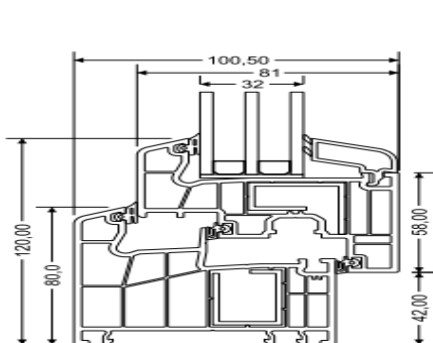

Designed in Germany

HOFMANN

PVC Systems for Window and Door | PVC Fenster and Türen Systeme

1700x2300 BALCONY WINDOW ADAPTERED TILT AND TURN	175,47 €
1800x2000 BALCONY WINDOW ADAPTERED TILT AND TURN	163,99 €
1800x2100 BALCONY WINDOW ADAPTERED TILT AND TURN	168,79 €
1800x2200 BALCONY WINDOW ADAPTERED TILT AND TURN	174,62 €
1800x2300 BALCONY WINDOW ADAPTERED TILT AND TURN	181,21 €
1900x2000 BALCONY WINDOW ADAPTERED TILT AND TURN	166,67 €
1900x2100 BALCONY WINDOW ADAPTERED TILT AND TURN	174,97 €
1900x2200 BALCONY WINDOW ADAPTERED TILT AND TURN	180,76 €
1900x2300 BALCONY WINDOW ADAPTERED TILT AND TURN	186,56 €
2000x2000 BALCONY WINDOW ADAPTERED TILT AND TURN	174,21 €
2000x2100 BALCONY WINDOW ADAPTERED TILT AND TURN	180,45 €
2000x2200 BALCONY WINDOW ADAPTERED TILT AND TURN	186,71 €
2000x2300 BALCONY WINDOW ADAPTERED TILT AND TURN	192,31 €