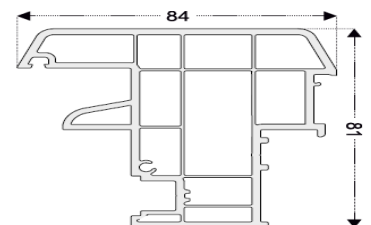

PRO8622
Hareketli Orta Kayıt