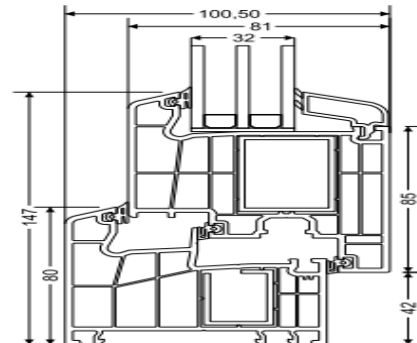

Designed in Germany

HOFMANN

PVC Systems for Window and Door | PVC Fenster and Türen Systeme

1700x2300 BALCONY WINDOW ADAPTERED TILT AND TURN	175,47 €
1800x2000 BALCONY WINDOW ADAPTERED TILT AND TURN	163,99 €
1800x2100 BALCONY WINDOW ADAPTERED TILT AND TURN	168,79 €
1800x2200 BALCONY WINDOW ADAPTERED TILT AND TURN	174,62 €
1800x2300 BALCONY WINDOW ADAPTERED TILT AND TURN	181,21 €
1900x2000 BALCONY WINDOW ADAPTERED TILT AND TURN	166,67 €
1900x2100 BALCONY WINDOW ADAPTERED TILT AND TURN	174,97 €
1900x2200 BALCONY WINDOW ADAPTERED TILT AND TURN	180,76 €
1900x2300 BALCONY WINDOW ADAPTERED TILT AND TURN	186,56 €
2000x2000 BALCONY WINDOW ADAPTERED TILT AND TURN	174,21 €
2000x2100 BALCONY WINDOW ADAPTERED TILT AND TURN	180,45 €
2000x2200 BALCONY WINDOW ADAPTERED TILT AND TURN	186,71 €
2000x2300 BALCONY WINDOW ADAPTERED TILT AND TURN	192,31 €