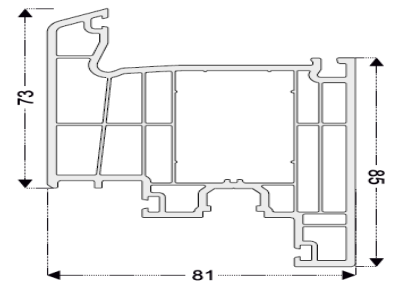

PRO8631
Z Kapi Kanat