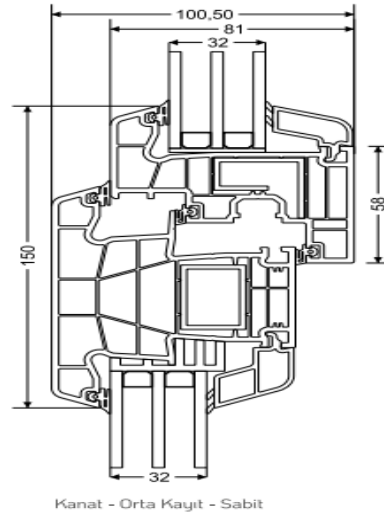

Designed in Germany

HOFMANN

PVC Systems for Window and Door | PVC Fenster and Türen Systeme

1900x1400 WINDOW MILLION TILT AND TURN	132,79 €
1900x1500 WINDOW MILLION TILT AND TURN	140,51 €
1900x1600 WINDOW MILLION TILT AND TURN	148,82 €
2000x1000 WINDOW MILLION TILT AND TURN	110,60 €
2000x1100 WINDOW MILLION TILT AND TURN	116,91 €
2000x1200 WINDOW MILLION TILT AND TURN	124,43 €
2000x1300 WINDOW MILLION TILT AND TURN	130,76 €
2000x1400 WINDOW MILLION TILT AND TURN	137,00 €
2000x1500 WINDOW MILLION TILT AND TURN	145,19 €
2000x1600 WINDOW MILLION TILT AND TURN	151,46 €