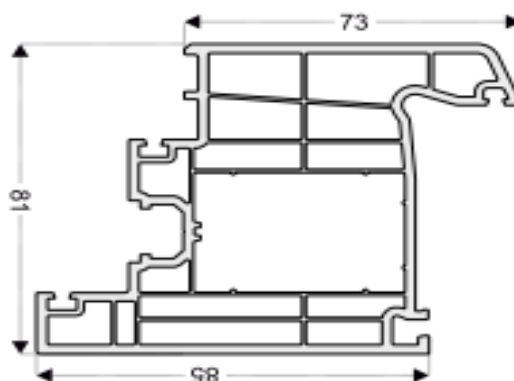

Designed in Germany

HOFMANN

PVC Systems for Window and Door | PVC Fenster and Türen Systeme

700x2000 WC DOOR 1/1	87,72 €
700x2100 WC DOOR 1/1	90,74 €
800x2000 WC DOOR 1/1	92,17 €
800x2100 WC DOOR 1/1	95,25 €
900x2000 WC DOOR 1/1	96,86 €
900x2100 WC DOOR 1/1	99,92 €
1000x2000 WC DOOR 1/1	101,41 €
1000x2100 WC DOOR 1/1	104,52 €