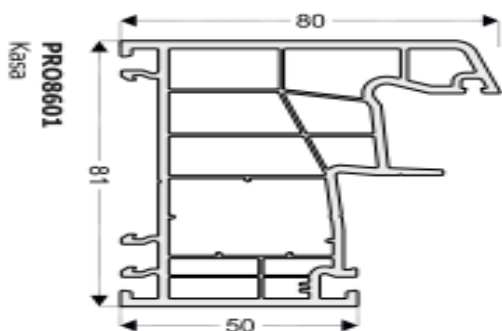

Designed in Germany

HOFMANN

PVC Systems for Window and Door | PVC Fenster and Türen Systeme

700x2000 WC DOOR 1/1	87,72 €
700x2100 WC DOOR 1/1	90,74 €
800x2000 WC DOOR 1/1	92,17 €
800x2100 WC DOOR 1/1	95,25 €
900x2000 WC DOOR 1/1	96,86 €
900x2100 WC DOOR 1/1	99,92 €
1000x2000 WC DOOR 1/1	101,41 €
1000x2100 WC DOOR 1/1	104,52 €