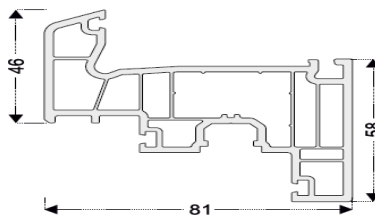

PRO8611
Kanat